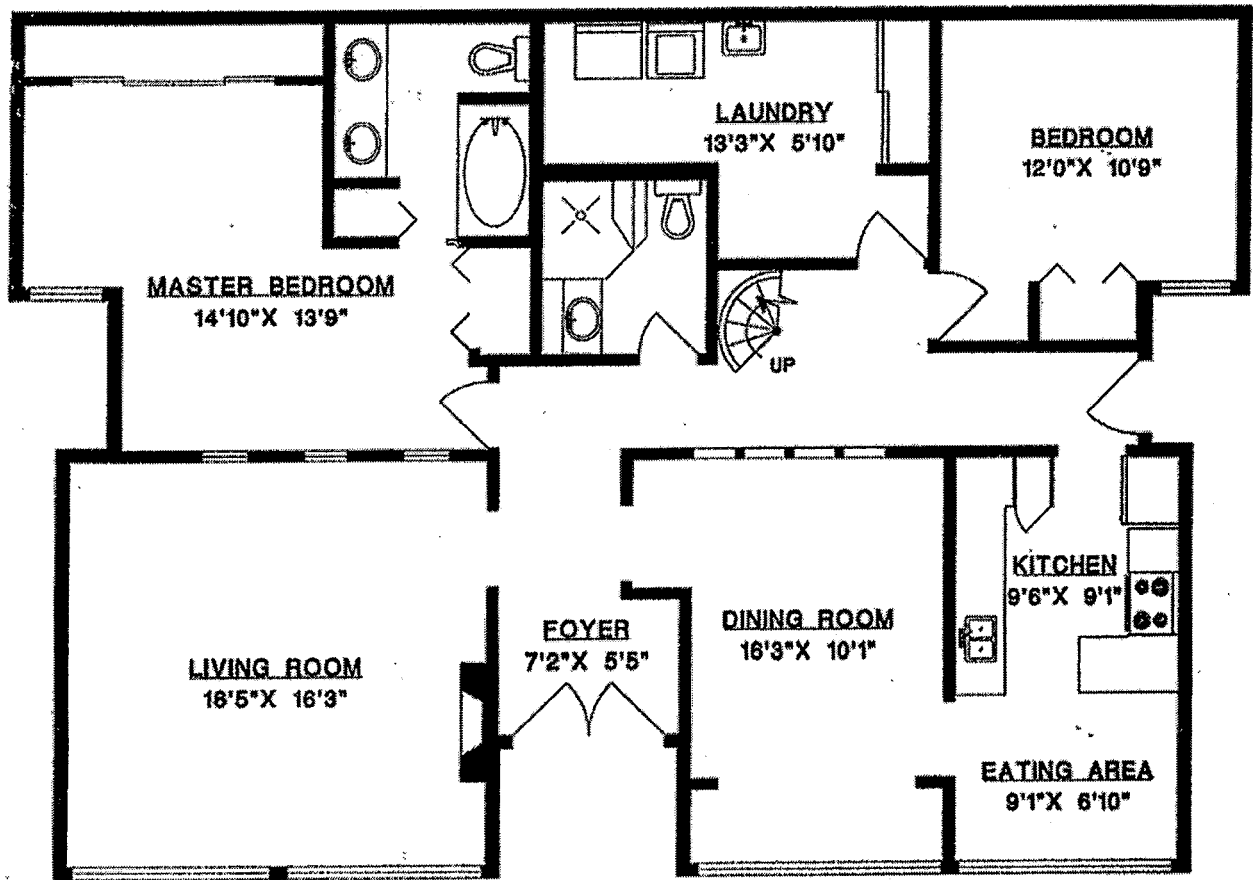

**#4103-33 CHESTERFIELD PL.  
NORTH VANCOUVER**

**MAIN FLOOR 1,509 SQ. FT.**

**PAUL TOFFOLI** MBA  
RESIDENTIAL + INVESTMENT REAL ESTATE

\*MEASUREMENTS ARE PER STRATA

**MAIN FLOOR**