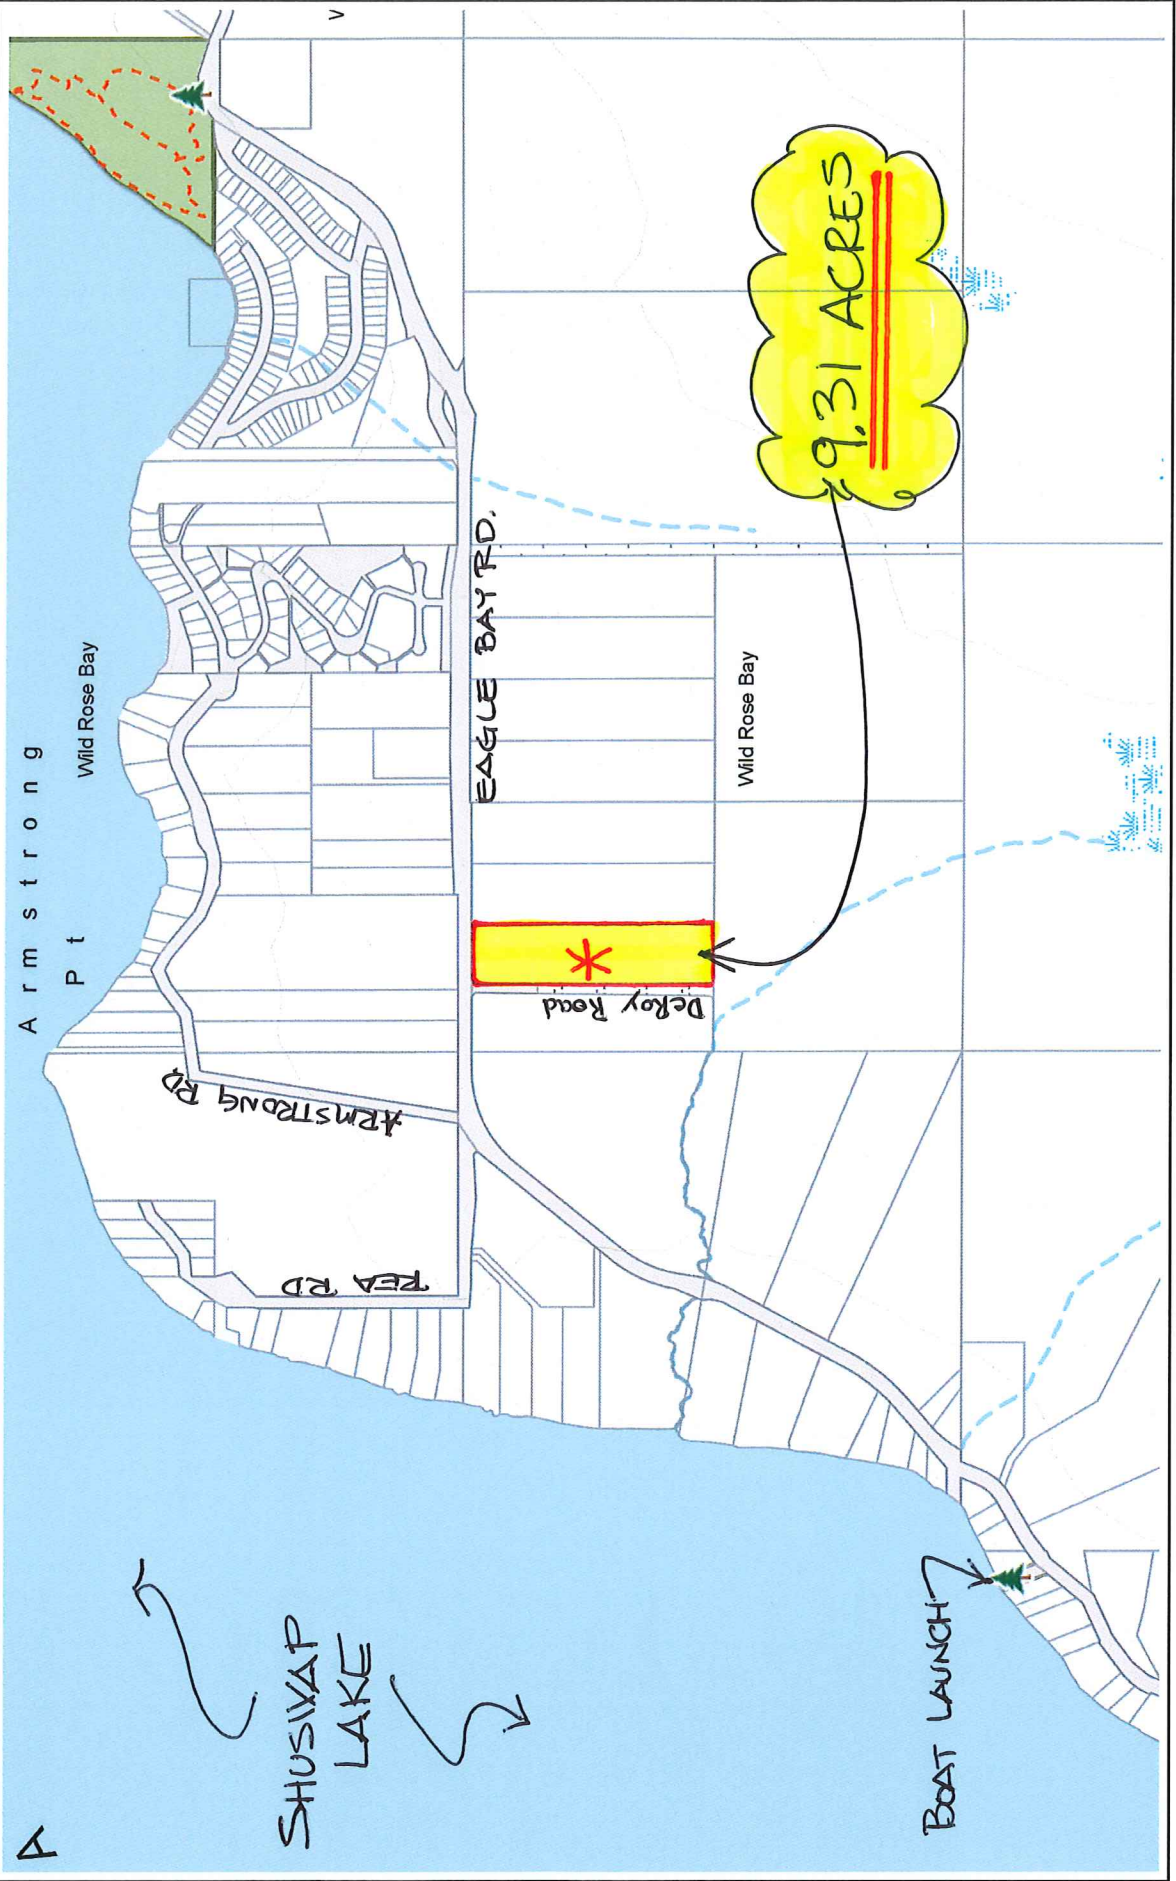

Jul 13, 2019

This map is a user generated static output from an Internet mapping site and is for reference only. Data layers that appear on this map may or may not be accurate, current, or otherwise reliable. Not to be used for navigation.

Scale 1: 18,056

Map Notes

LOT # 2
EAGLE BAY RD.

SHUSWAP LAKE
BOAT LAUNCH