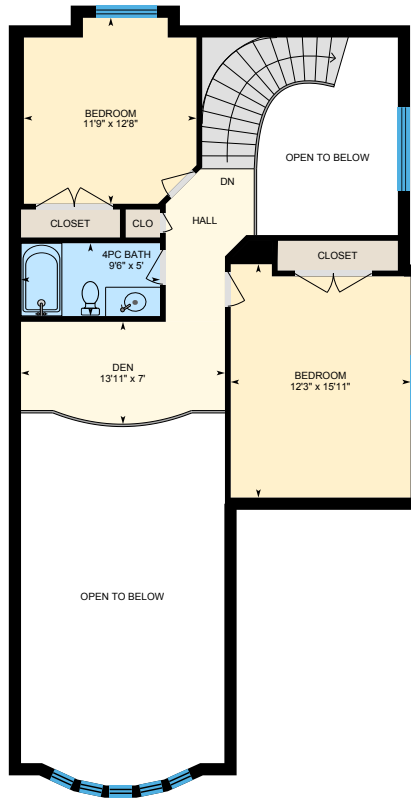

223 Pine Cove Rd, Burlington, ON

PREPARED: May 2021

223 Pine Cove Rd, Burlington, ON

PREPARED: May 2021

White regions are excluded from total floor area in iGUIDE floor plans. All room dimensions and floor areas must be considered approximate and are subject to independent verification.

223 Pine Cove Rd, Burlington, ON

PREPARED: May 2021

223 Pine Cove Rd, Burlington, ON

White regions are excluded from total floor area in iGUIDE floor plans. All room dimensions and floor areas must be considered approximate and are subject to independent verification.