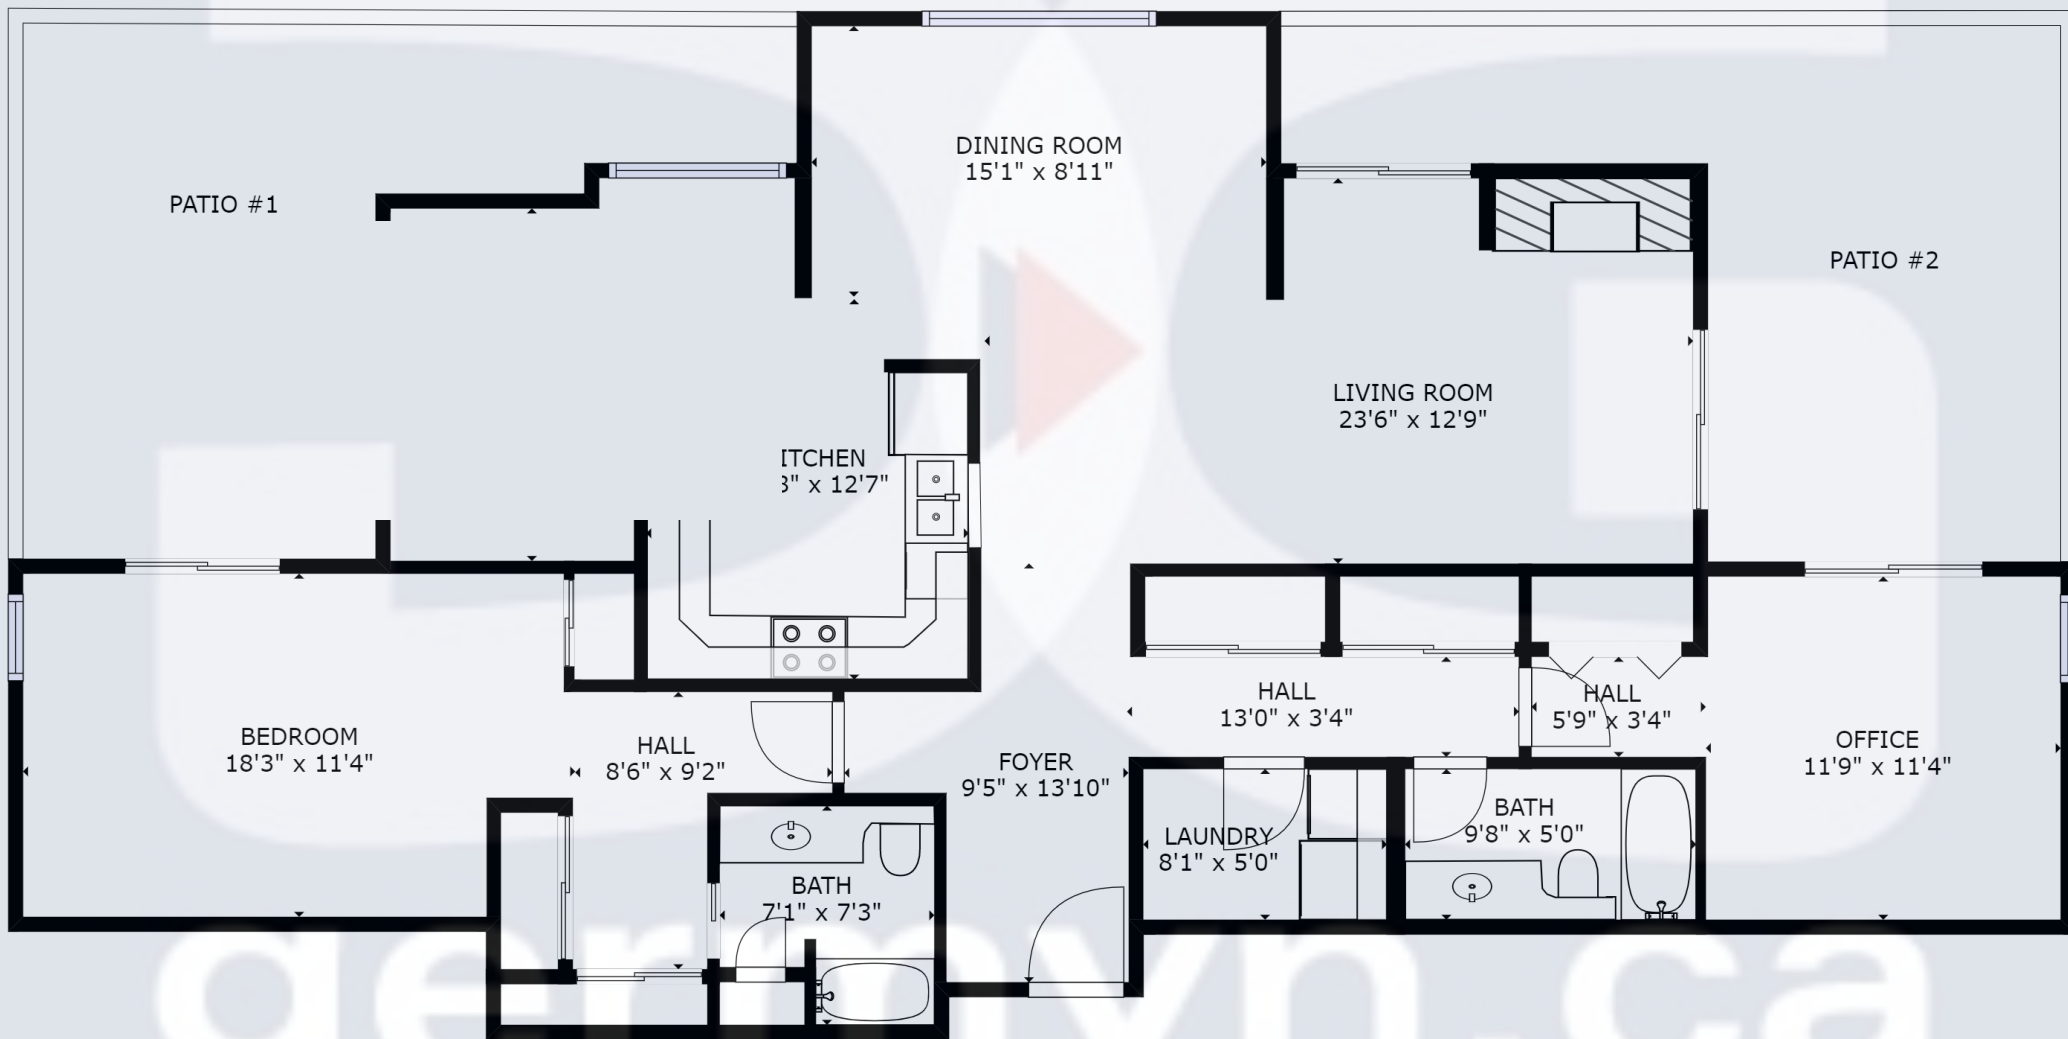

**#210 19645 64 Ave, Surrey**  
**Total finished sqft: 1499**

\*All measurements are approximate and to be verified by Buyer or Buyer's representative to Buyer's satisfaction. This floor plan is strictly for general visual purposes and is not to be relied upon for exact square footage or measurements. All square footage totals taken from strata plan, if strata.