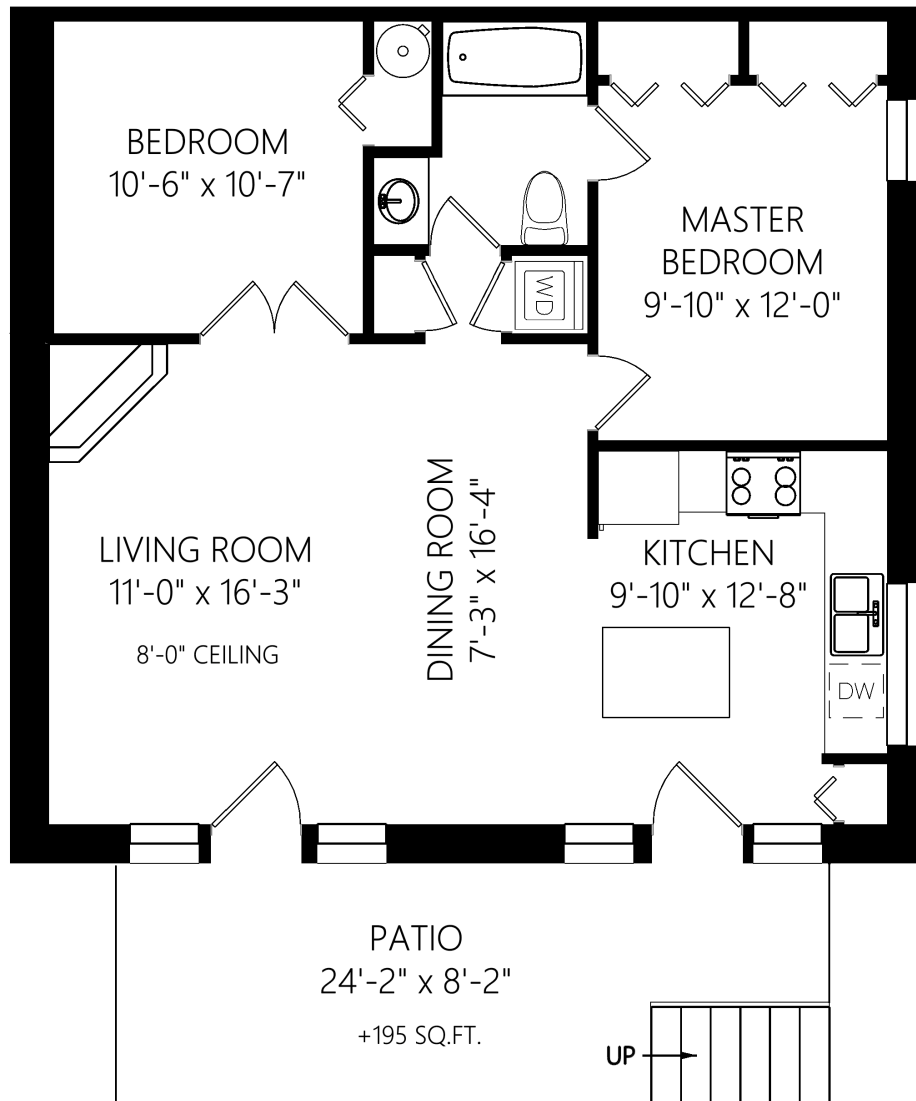

1-727 Linden Ave

SINGLE LEVEL

834 FINISHED SQ.FT.

+ ADDNL. SQ.FT. WHERE NOTED

	Fin. Sq.Ft.	UnFin. Sq.Ft.	Total Sq.Ft.
Single Level	834	0	834
Total	834	0	834

Shown length and width dimensions are approximate.
Area sq.ft. is representative of the on-site measurements. (1" accuracy)