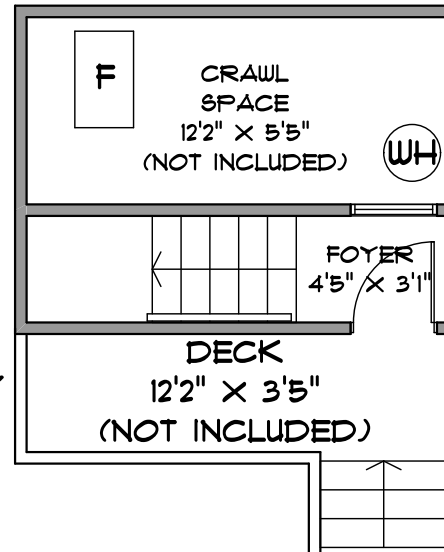

DECK 52  
BALCONY 44  
CRAWL SPACE 74

MEASUREMENTS SHOULD BE CONSIDERED APPROXIMATE  
AND ARE FOR PROMOTIONAL USE ONLY.

E & O Insured

778-231-6542 JUNE 2020

MAIN LEVEL 308 SQ. FT.  
8'8" CEILING

LOWER LEVEL 35 SQ. FT.

UPPER LEVEL 274 SQ. FT.  
8'6" CEILING