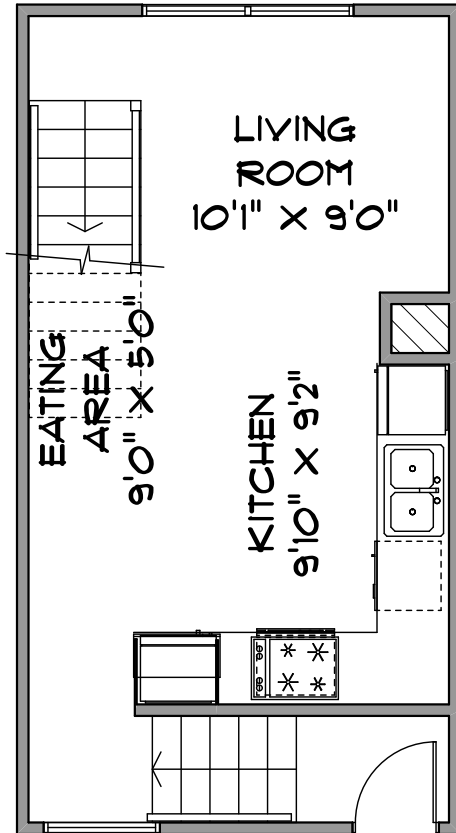

DECK 52  
BALCONY 44  
CRAWL SPACE 74

MEASUREMENTS SHOULD BE CONSIDERED APPROXIMATE  
AND ARE FOR PROMOTIONAL USE ONLY.

E & O Insured

778-231-6542 JUNE 2020

MAIN LEVEL 308 SQ. FT.  
8'8" CEILING

LOWER LEVEL 35 SQ. FT.