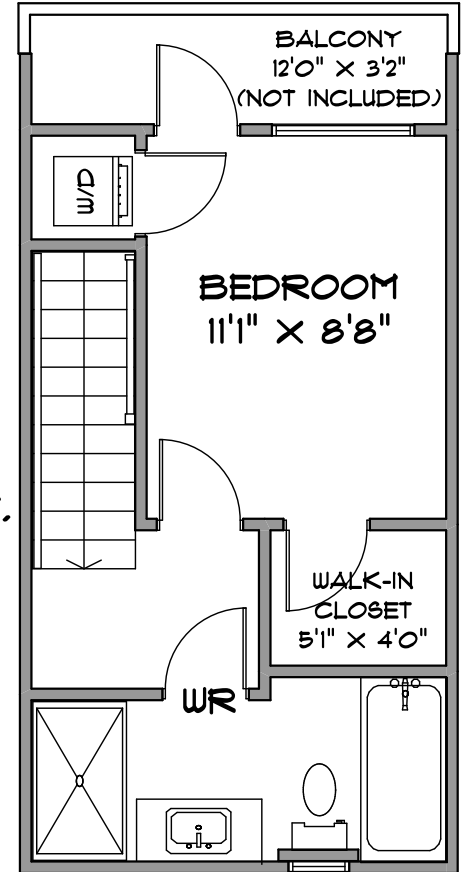

DECK 52  
BALCONY 44  
CRAWL SPACE 74

MEASUREMENTS SHOULD BE CONSIDERED APPROXIMATE  
AND ARE FOR PROMOTIONAL USE ONLY.

E & O Insured

778-231-6542 JUNE 2020

MAIN LEVEL 308 SQ. FT.  
8'8" CEILING

LOWER LEVEL 35 SQ. FT.

UPPER LEVEL 274 SQ. FT.  
8'6" CEILING