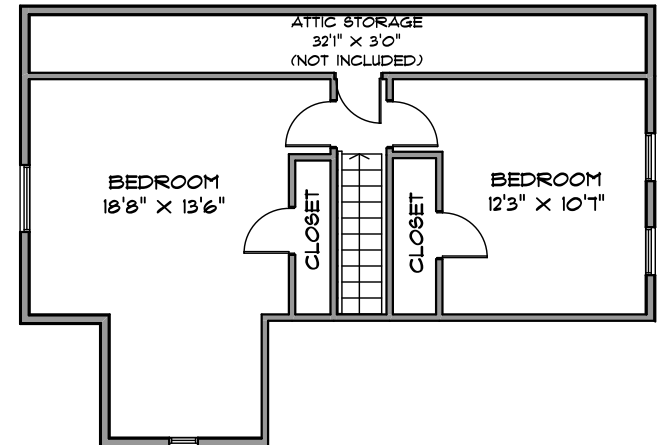

ATTIC STORAGE 116
 PORCH 22
 PATIO 191
 GARAGE 253

LOWER LEVEL 844 SQ. FT.

MAIN LEVEL 878 SQ. FT.

UPPER LEVEL 486 SQ. FT.

MEASUREMENTS SHOULD BE CONSIDERED APPROXIMATE
 AND ARE FOR PROMOTIONAL USE ONLY.
 E & O Insured
 778-231-6542 JULY 2021
 EFAB FLOOR PLANS