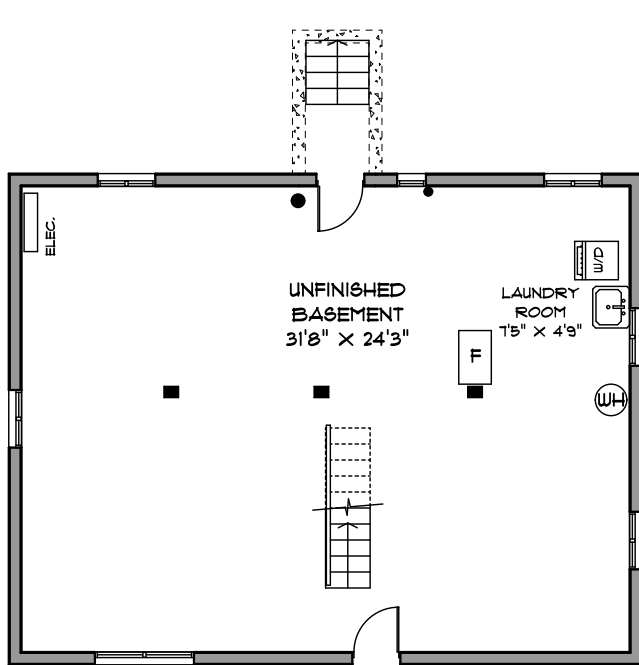

ATTIC STORAGE 116
 PORCH 22
 PATIO 191
 GARAGE 253

LOWER LEVEL 844 SQ. FT.

MAIN LEVEL 878 SQ. FT.

UPPER LEVEL 486 SQ. FT.

MEASUREMENTS SHOULD BE CONSIDERED APPROXIMATE
 AND ARE FOR PROMOTIONAL USE ONLY.
 E & O Insured
 778-231-6542 JULY 2021
 EFAB FLOOR PLANS