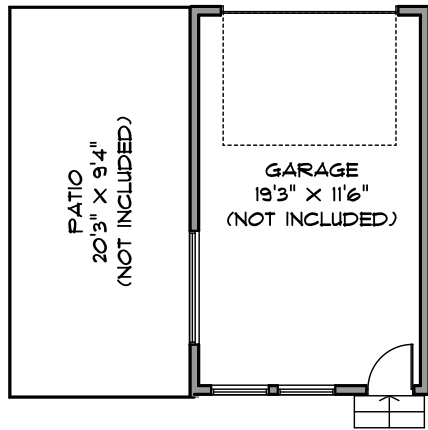

ATTIC STORAGE 116
 PORCH 22
 PATIO 191
 GARAGE 253

LOWER LEVEL 844 SQ. FT.

MAIN LEVEL 878 SQ. FT.

UPPER LEVEL 486 SQ. FT.

MEASUREMENTS SHOULD BE CONSIDERED APPROXIMATE
 AND ARE FOR PROMOTIONAL USE ONLY.
 E & O Insured
 778-231-6542 JULY 2021
 EFAB FLOOR PLANS