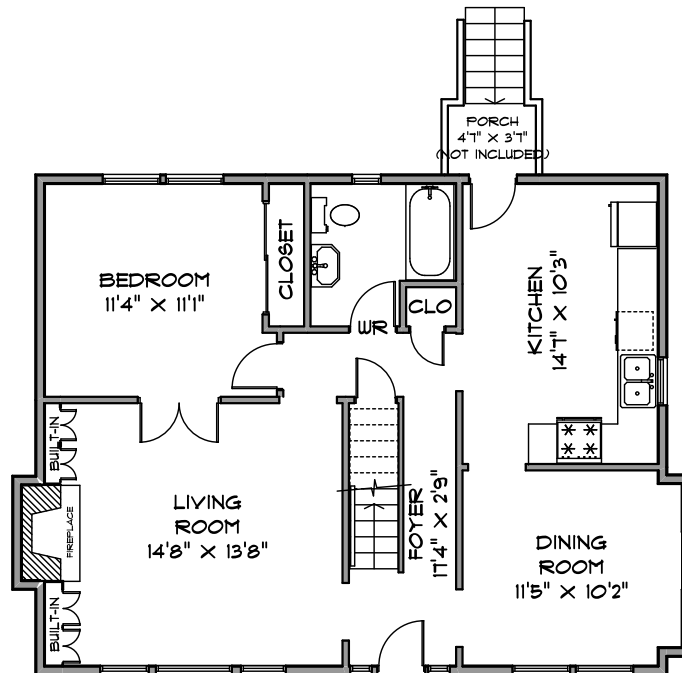

ATTIC STORAGE 116
 PORCH 22
 PATIO 191
 GARAGE 253

LOWER LEVEL 844 SQ. FT.

MAIN LEVEL 878 SQ. FT.

UPPER LEVEL 486 SQ. FT.

MEASUREMENTS SHOULD BE CONSIDERED APPROXIMATE
 AND ARE FOR PROMOTIONAL USE ONLY.
 E & O Insured
 778-231-6542 JULY 2021
 EFAB FLOOR PLANS