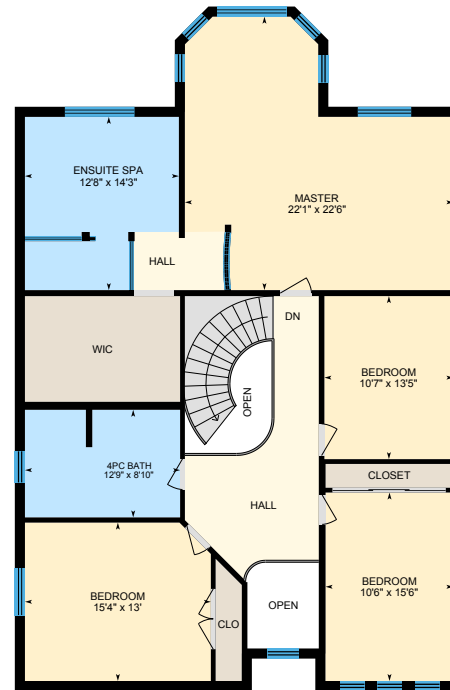

# 2874 Termini Terrace, Mississauga, ON

**Main Floor**  
Exterior Area 1637 sq ft

**2nd Floor**  
Exterior Area 1788 sq ft

**Basement (Below Grade)**  
Exterior Area 1545 sq ft

PREPARED: Sep, 2019