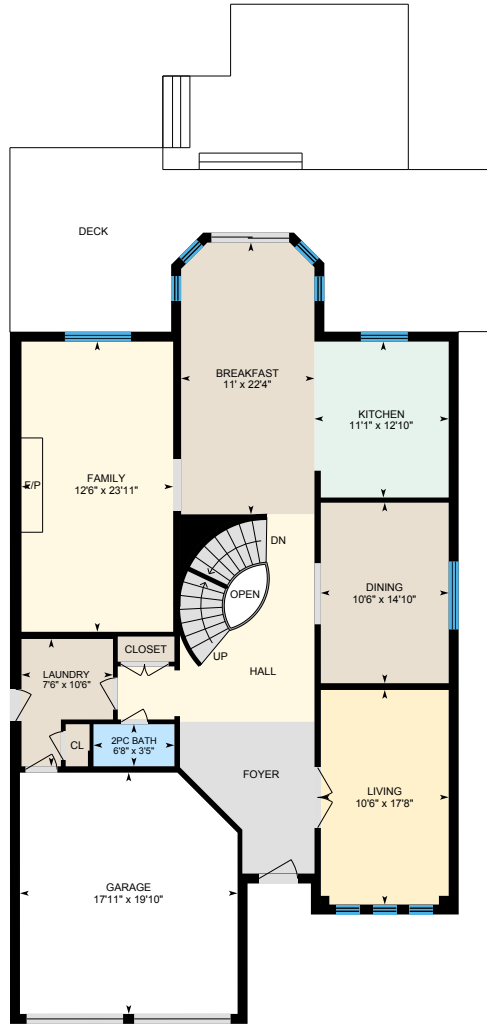

# 2874 Termini Terrace, Mississauga, ON

**Main Floor**  
Exterior Area 1637 sq ft

**2nd Floor**  
Exterior Area 1788 sq ft

**Basement (Below Grade)**  
Exterior Area 1545 sq ft

PREPARED: Sep, 2019