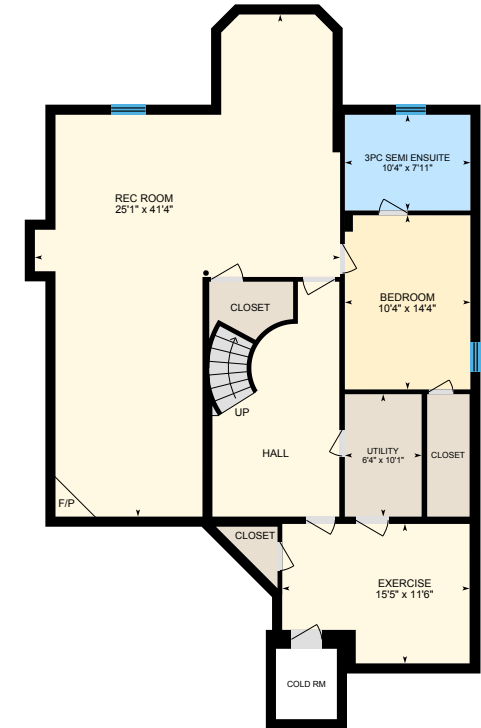

# 2874 Termini Terrace, Mississauga, ON

**Main Floor**  
Exterior Area 1637 sq ft

**2nd Floor**  
Exterior Area 1788 sq ft

**Basement (Below Grade)**  
Exterior Area 1545 sq ft

PREPARED: Sep, 2019