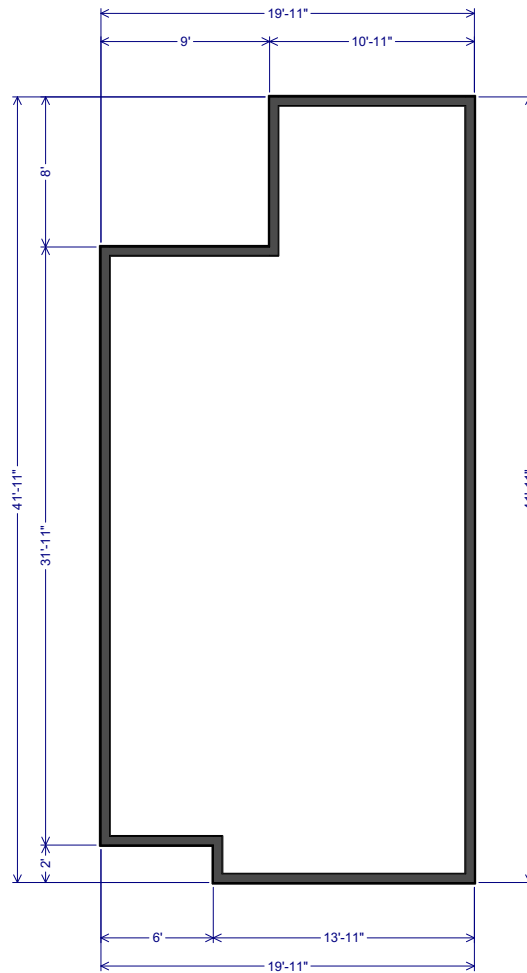

61 NOLANFIELD MANOR NW, CALGARY, AB

MAIN - 750.84 Sq.ft. / 69.75 m²

UPPER - 773.76 Sq.ft. / 71.88 m²

RMS TOTAL - 1524.60 Sq.ft. / 141.64 m²

BASEMENT - UNDEVELOPED

**KEN RIGEL
ROYAL LEPAGE INNOVATE
AUGUST 13, 2018**

DETACHED SINGLE FAMILY

***RECA RMS MEASUREMENTS ARE TAKEN TO EXTERIOR FOUNDATION**

MAIN LEVEL

UPPER LEVEL