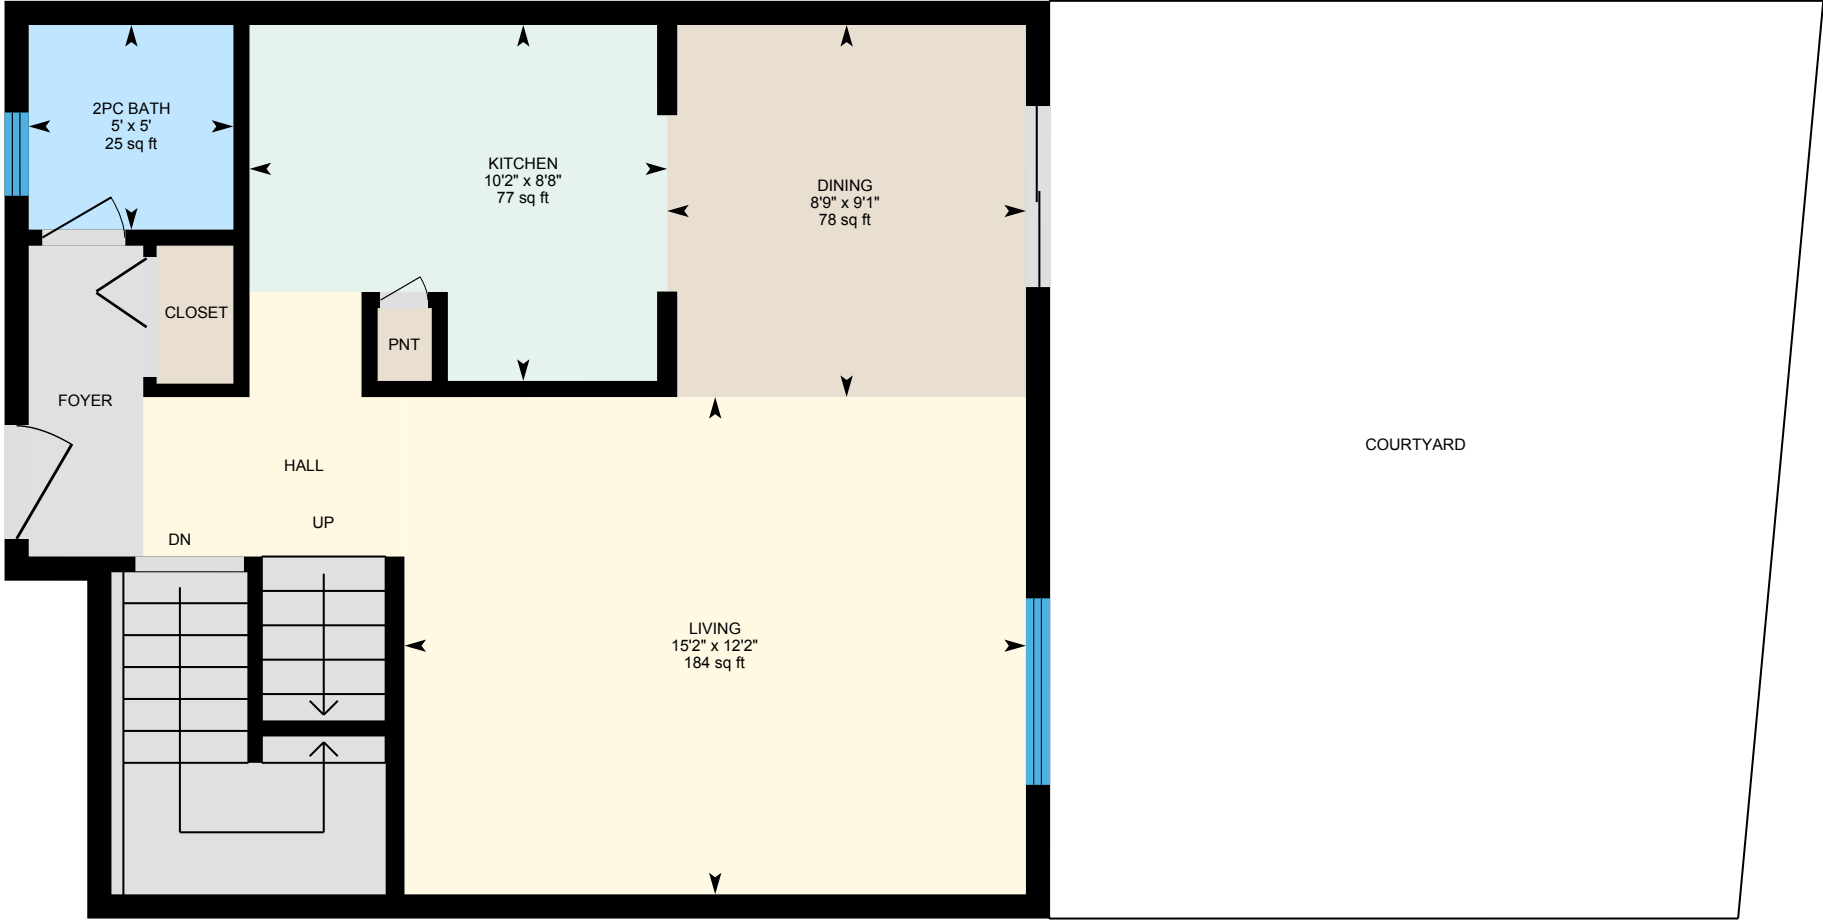

2354 139 Ave NW, Edmonton, AB

Main Floor Total Interior Area 500 sq ft

PREPARED: Jul, 2020

White regions are excluded from total floor area. All room dimensions and floor areas must be considered approximate and are subject to independent verification. For method of measurement please see <https://youriguide.com/measure/>.