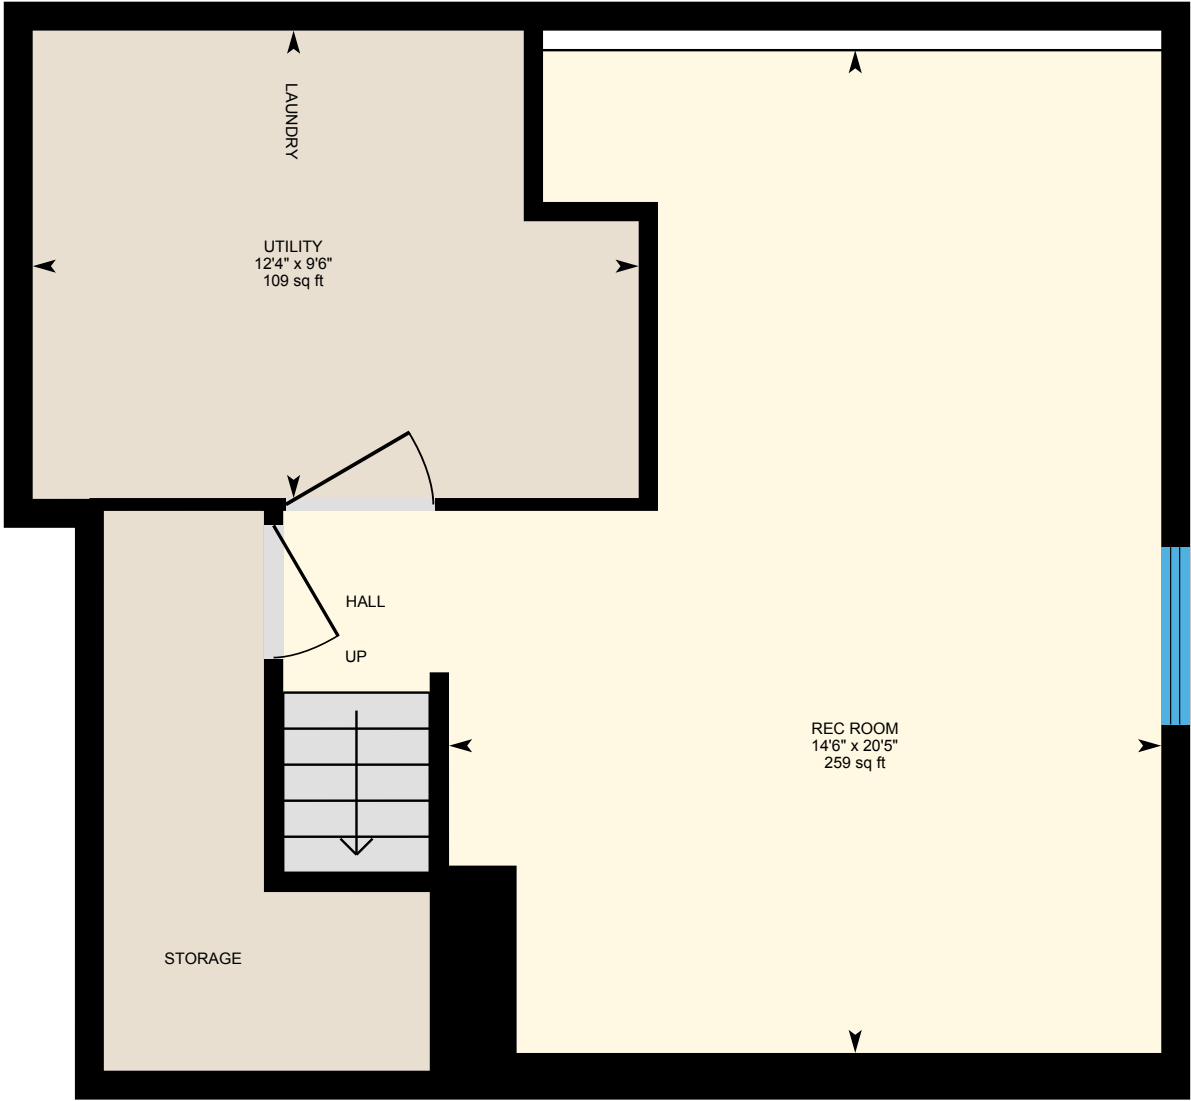

# 2354 139 Ave NW, Edmonton, AB

Basement Total Interior Area 461 sq ft

PREPARED: Jul, 2020

White regions are excluded from total floor area. All room dimensions and floor areas must be considered approximate and are subject to independent verification. For method of measurement please see <https://youriguide.com/measure/>.