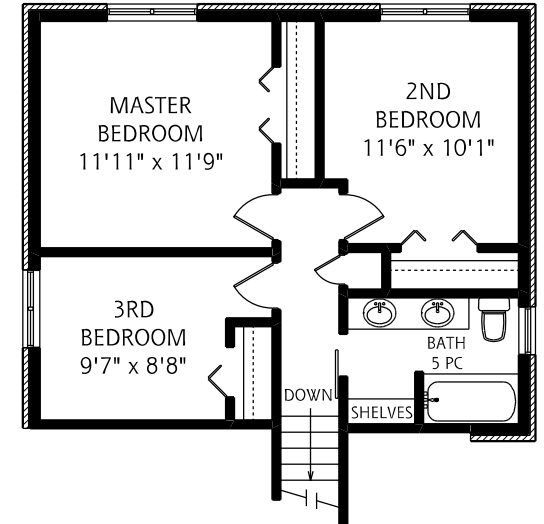

# 21 COLTBRIDGE COURT

LOWER LEVEL  
670 SQUARE FEET

MAIN FLOOR  
1,260 SQUARE FEET

ALL MEASUREMENTS SHOULD BE CONSIDERED APPROXIMATE

SECOND FLOOR  
600 SQUARE FEET