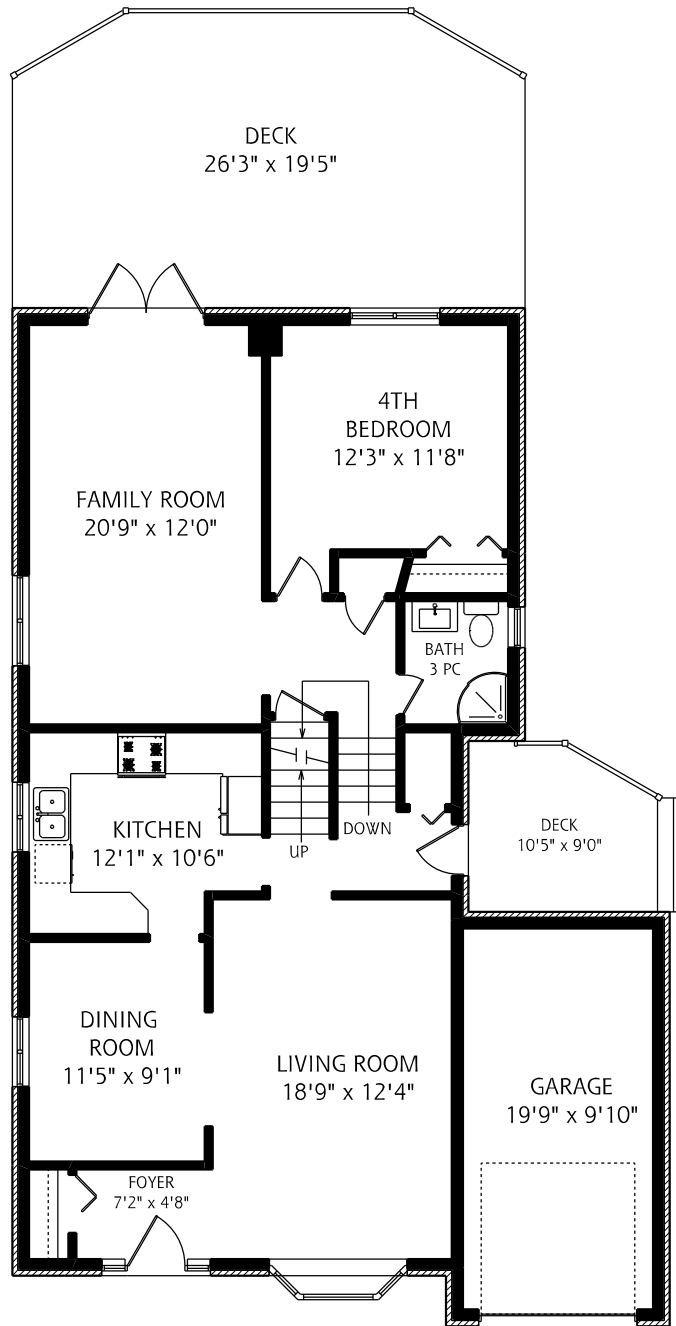

# 21 COLTBRIDGE COURT

LOWER LEVEL  
670 SQUARE FEET

MAIN FLOOR  
1,260 SQUARE FEET

ALL MEASUREMENTS SHOULD BE CONSIDERED APPROXIMATE

SECOND FLOOR  
600 SQUARE FEET