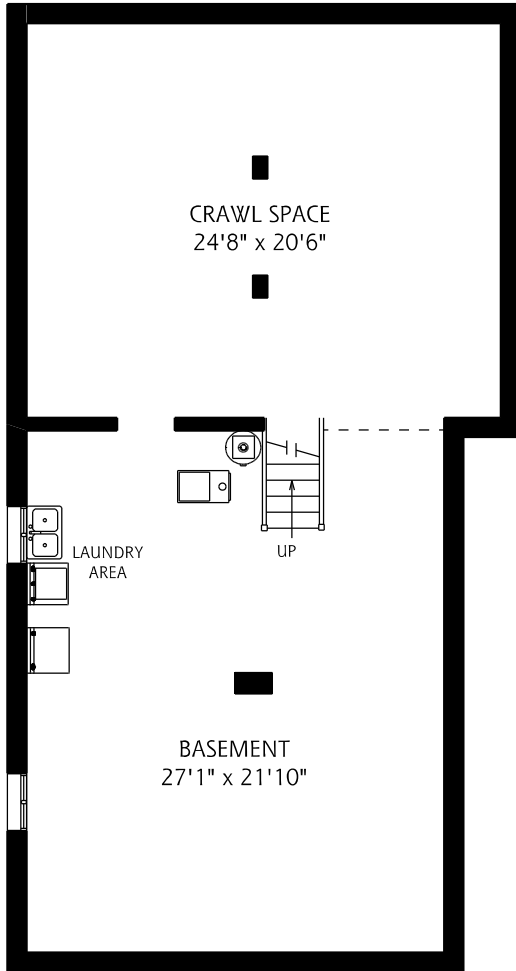

# 21 COLTBRIDGE COURT

LOWER LEVEL  
670 SQUARE FEET

MAIN FLOOR  
1,260 SQUARE FEET

ALL MEASUREMENTS SHOULD BE CONSIDERED APPROXIMATE

SECOND FLOOR  
600 SQUARE FEET