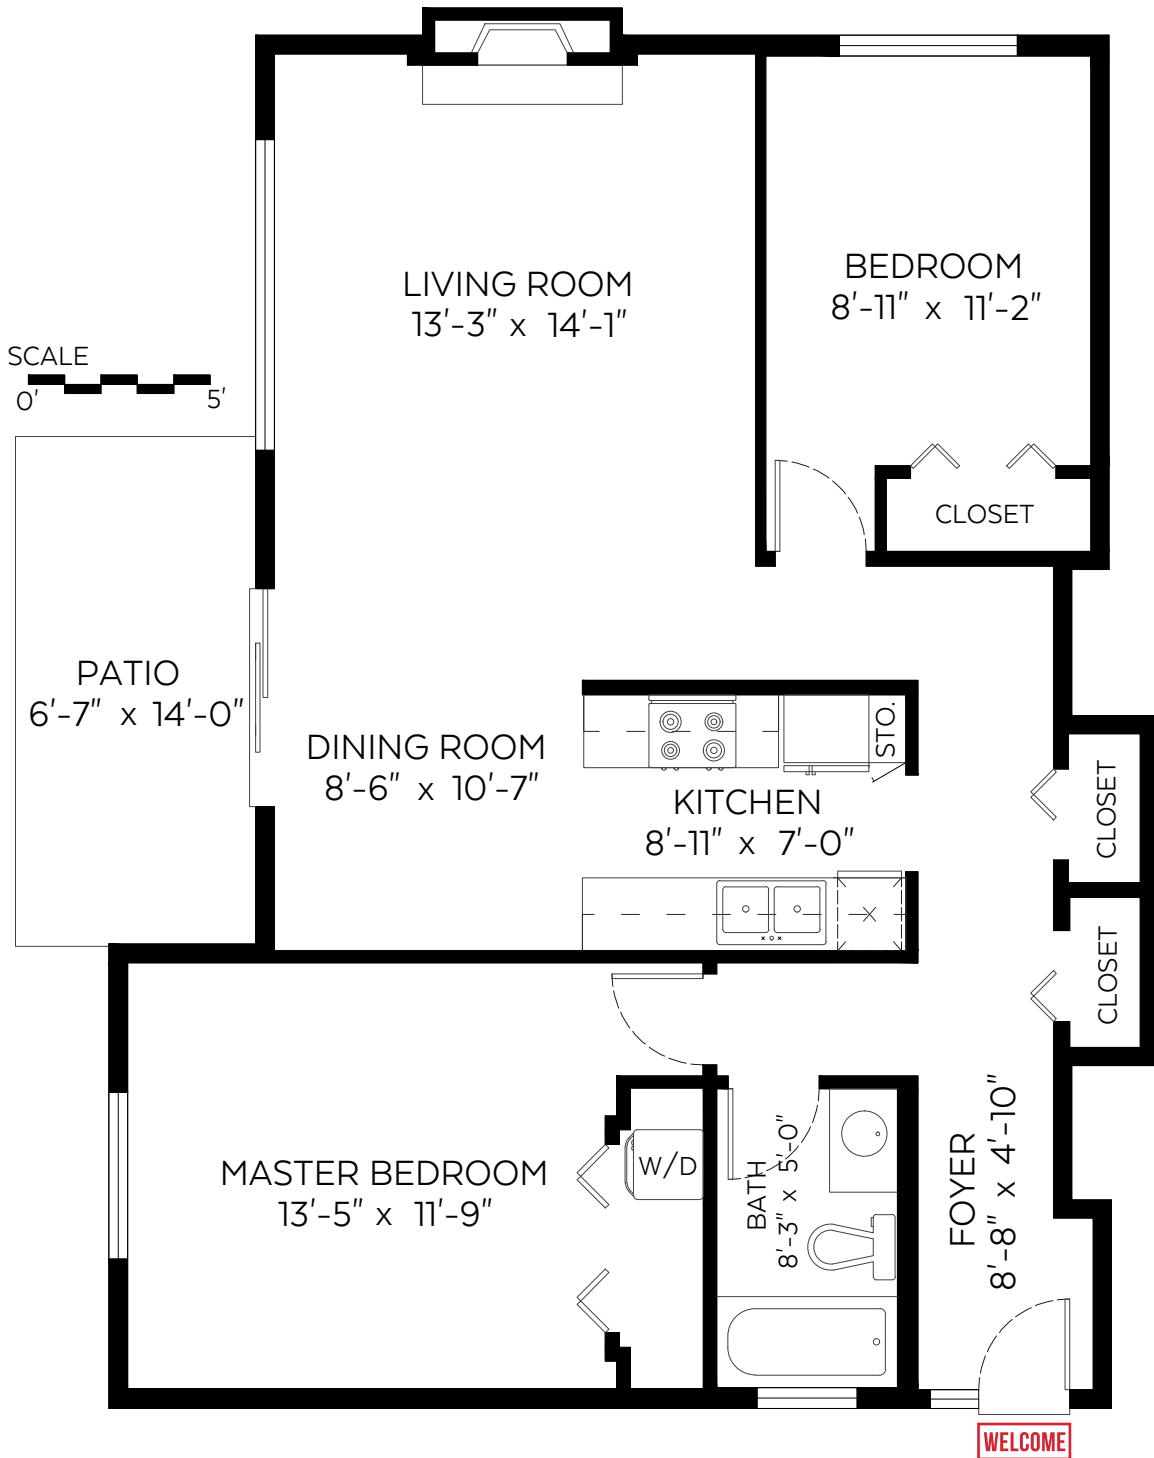

Main Floor: 944 sq.ft.

Ceiling Height: 8'-0"

Auxiliary Area

Patio: 92 sq.ft.

Measured on: Aug. 21, 2019