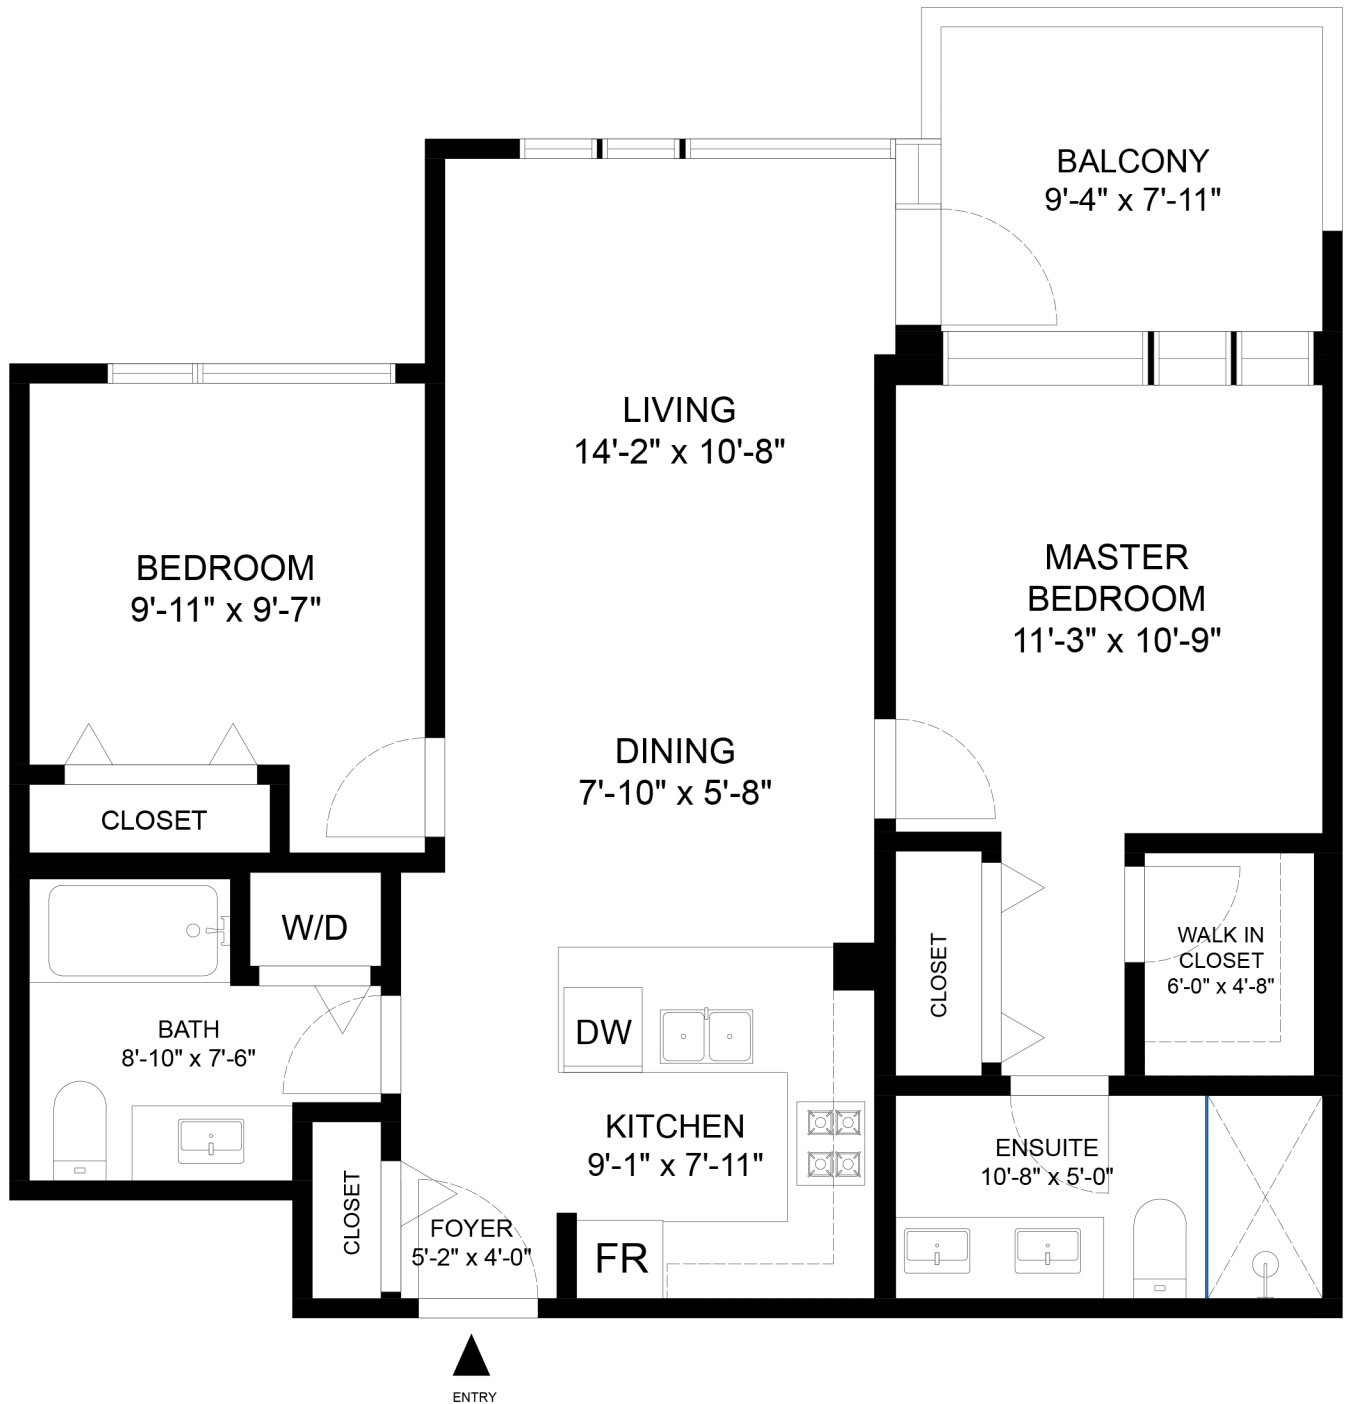

409 - 135 W 2nd St

North Vancouver, BC

Total : **843 SQ.FT**

*Total taken from Strata

Balcony: **75 SQ.FT.**

Total Extras: **75 SQ.FT.**

TOTAL - 843 SQ.FT.

Ceiling Height 9'-0"