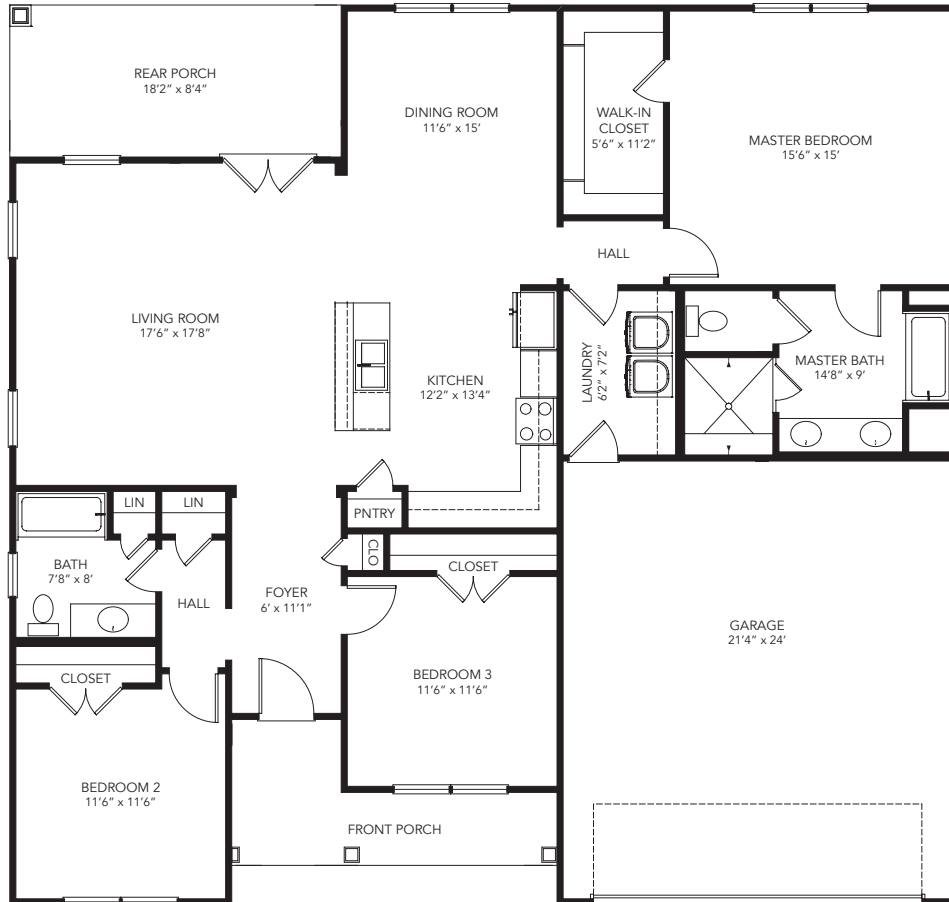

# THE BROOKLET

Heated Square Feet: 1,750 Total Square Feet: 2,534

**MOXLEY**  
— HOMES —