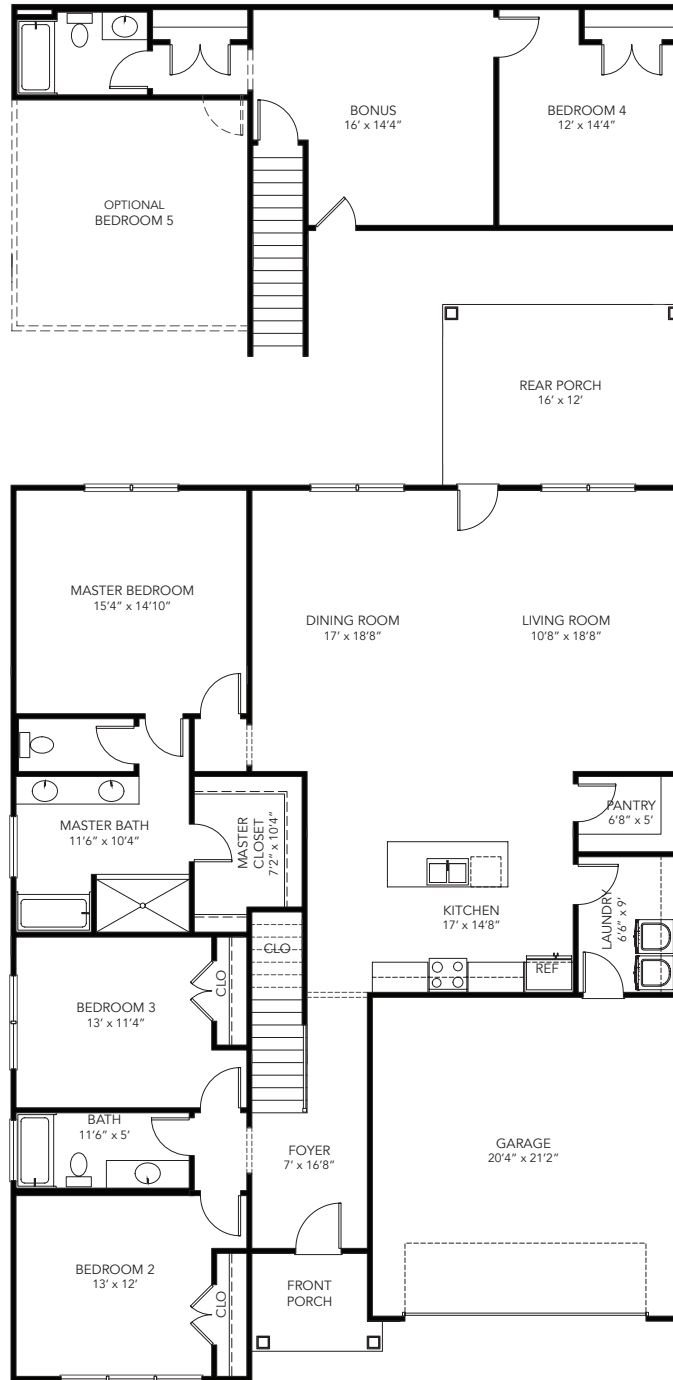

THE ARLINGTON

Heated Square Feet: 2,623 Total Square Feet: 3,309

MOXLEY
— HOMES —