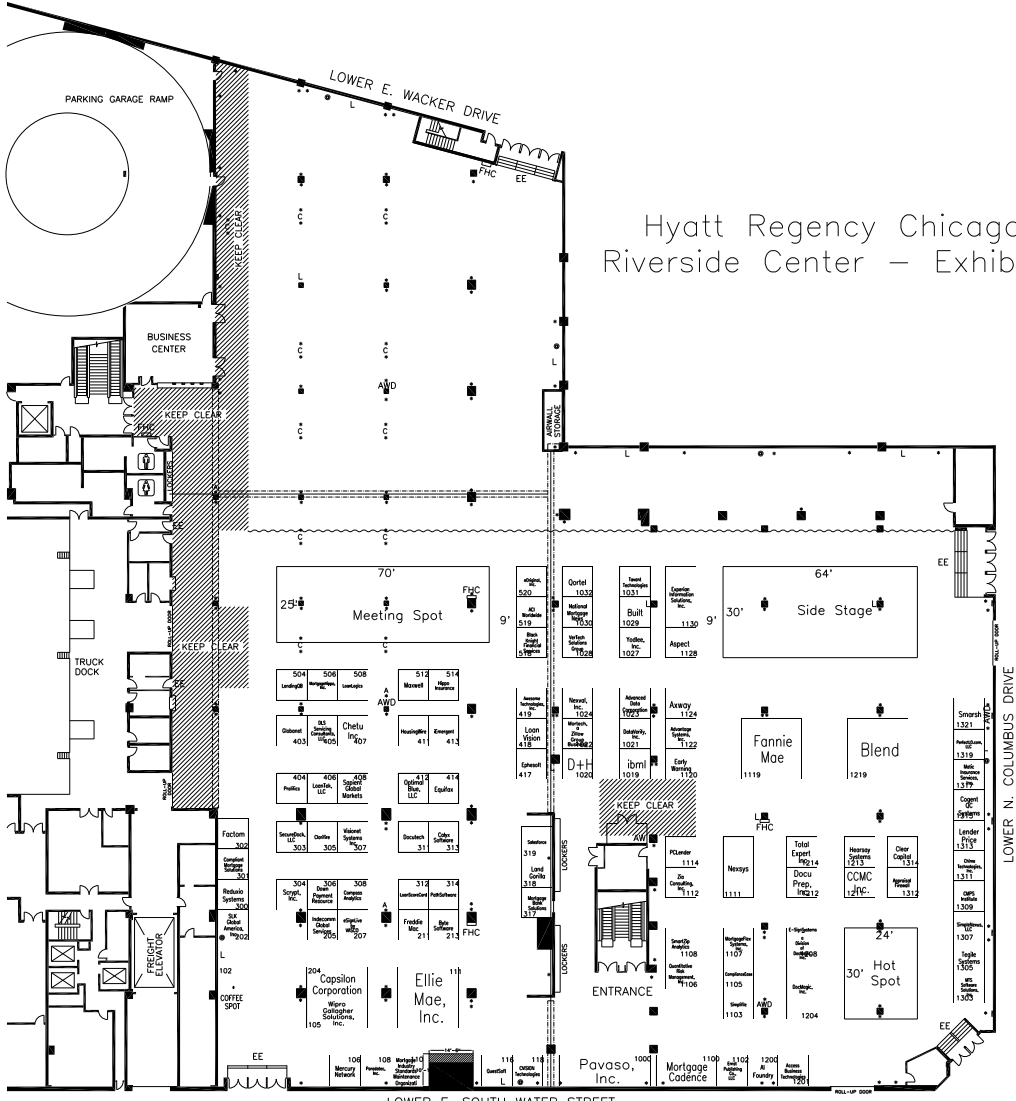

# Hyatt Regency Chicago Riverside Center – Exhibit Hall

LOWER E. SOUTH WATER STREET

FULL-UP 2008