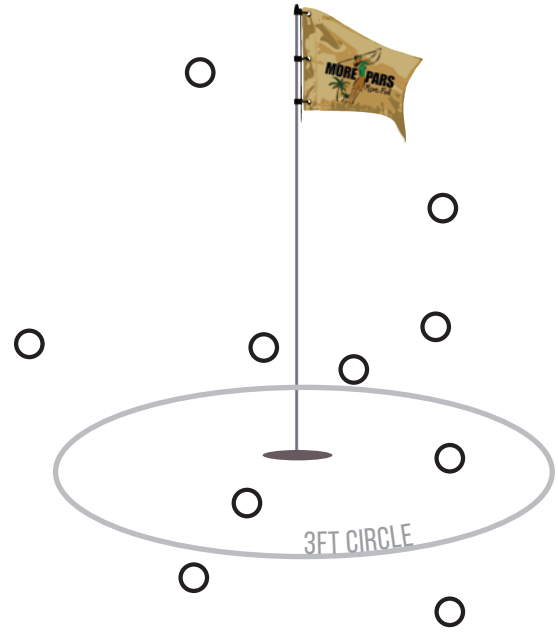

10+ FEET PAST HOLE

15 FT FROM HOLE

.....
START HERE

JOURNEY TO MORE PARS
PARformance Speed Assess
for Putting

THE GAME

Putt ten balls within a 3 ft circle from 15ft away. Circle around flag represents the 3 ft circle. When done, mark ball locations with small circles.

10+ FEET PAST HOLE

15 FT FROM HOLE

.....
START HERE

EXAMPLE

Date:

OBJECTIVE: The PARSformance 10, assesses your speed control and may indicate which side of the cup you favor. Mark your ball positions inside and outside of circle to show dispersion.