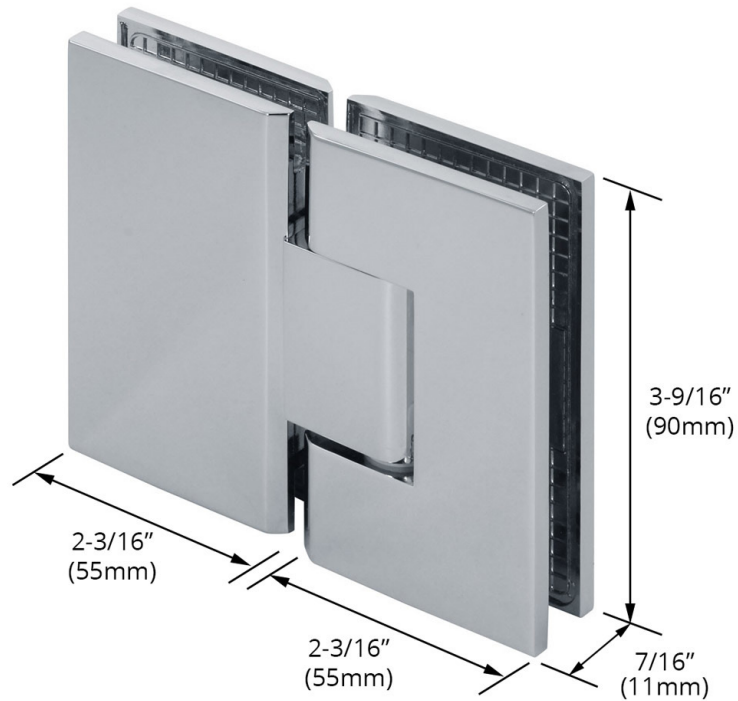

## VENUS 180 DEGREE GLASS TO GLASS SQUARE STANDARD SHOWER HINGE H1VEN-2108

	3/8" Thick Glass		1/2" Thick Glass	
	Weight	Width	Weight	Width
Using 2 Hinges	80 lbs (36 kg)	28" (711 mm)	80 lbs (36 kg)	28" (711 mm)
Using 3 Hinges	120 lbs (54 kg)	32" (813 mm)	120 lbs (54 kg)	32" (813 mm)

### SPECIFICATIONS

- Construction: Solid Brass
- Self-Centering when within 15° of closed position
- Use with monolithic tempered glass
- Cutout: Required
- Hinge Swing: Full Rotation