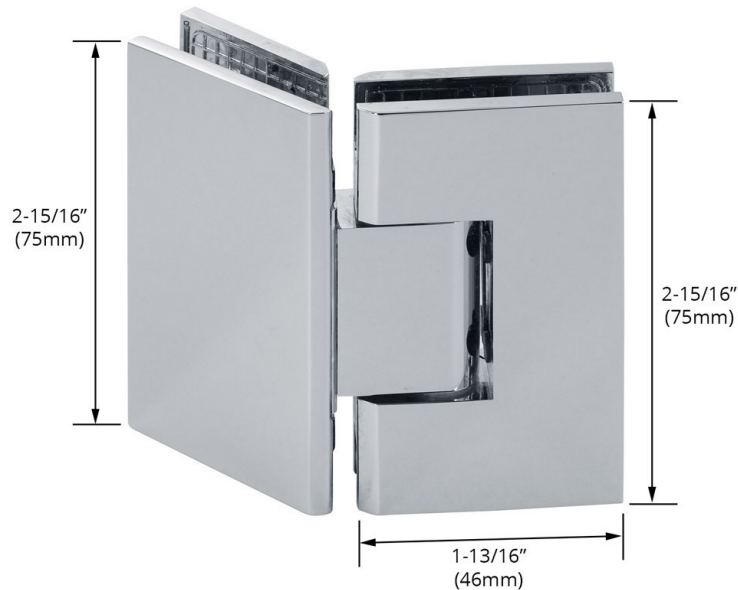

VENUS JUNIOR 135 DEGREE GLASS TO GLASS SQUARE SHOWER HINGE H1VEN-1109

SPECIFICATIONS

- Construction: Solid Brass
- Self-Centering when within 15° of closed position
- Use with monolithic tempered glass
- Cutout: Required
- Hinge Swing: Full Rotation

PRODUCT CARE

Do not use power tools with this

Do not use spray lubricant

Do not use abrasive cleaner

	1/4" Thick Glass		5/16" Thick Glass	
	Weight	Width	Weight	Width
Using 2 Hinges	62 lbs (28 kg)	28" (711 mm)	62 lbs (28 kg)	28" (711 mm)
Using 3 Hinges	92 lbs (42 kg)	32" (813 mm)	92 lbs (42 kg)	32" (813 mm)