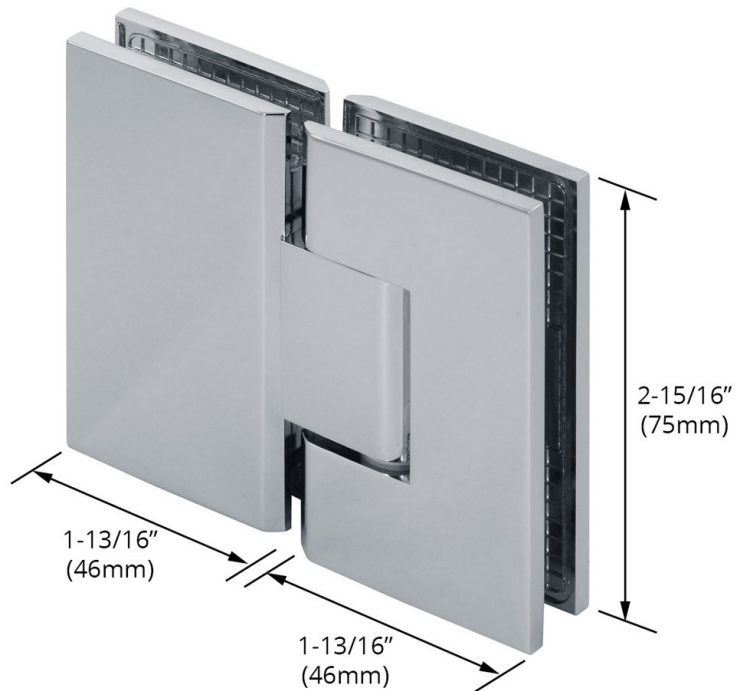

## VENUS JUNIOR 180 DEGREE GLASS TO GLASS SQUARE SHOWER HINGE H1VEN-1108

	1/4" Thick Glass		5/16" Thick Glass	
	Weight	Width	Weight	Width
Using 2 Hinges	62 lbs (28 kg)	28" (711 mm)	62 lbs (28 kg)	28" (711 mm)
Using 3 Hinges	92 lbs (42 kg)	32" (813 mm)	92 lbs (42 kg)	32" (813 mm)

### SPECIFICATIONS

- Construction: Solid Brass
- Self-Centering when within 15° of closed position
- Use with monolithic tempered glass
- Cutout: Required
- Hinge Swing: Full Rotation