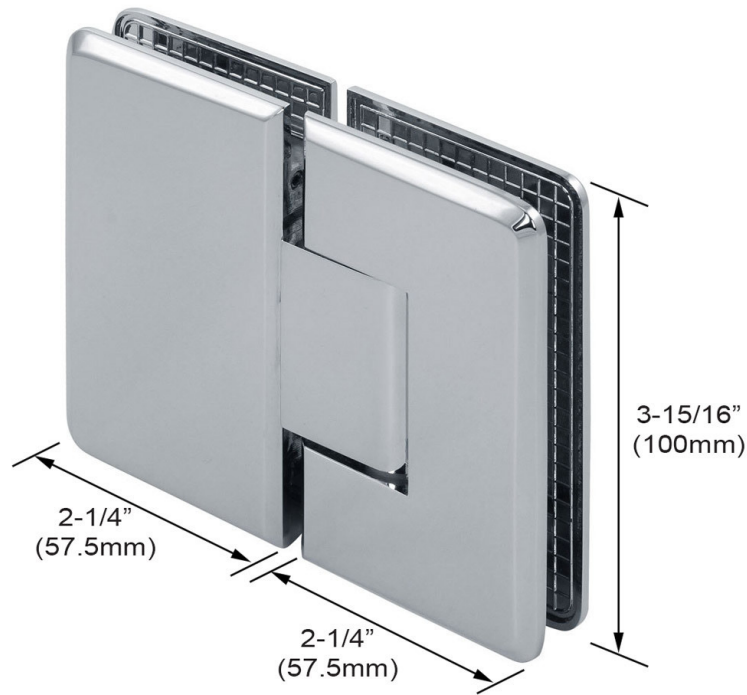

PLUTO SENIOR ADJUSTABLE 180 DEGREE GLASS TO GLASS BEVELED HEAVY DUTY SHOWER HINGE

H1PLU-3208

SPECIFICATIONS

- Construction: Solid Brass
- Self-Centering when within 15° of closed position
- Use with monolithic tempered glass
- Cutout: Required

PRODUCT CARE

Do not use power tools with this

Do not use spray lubricant

Do not use abrasive cleaner

	3/8" Thick Glass		1/2" Thick Glass	
	Weight	Width	Weight	Width
Using 2 Hinges	110 lbs (50 kg)	36" (914 mm)	110 lbs (50 kg)	36" (914 mm)
Using 3 Hinges	140 lbs (64 kg)	36" (914 mm)	140 lbs (64 kg)	36" (914 mm)