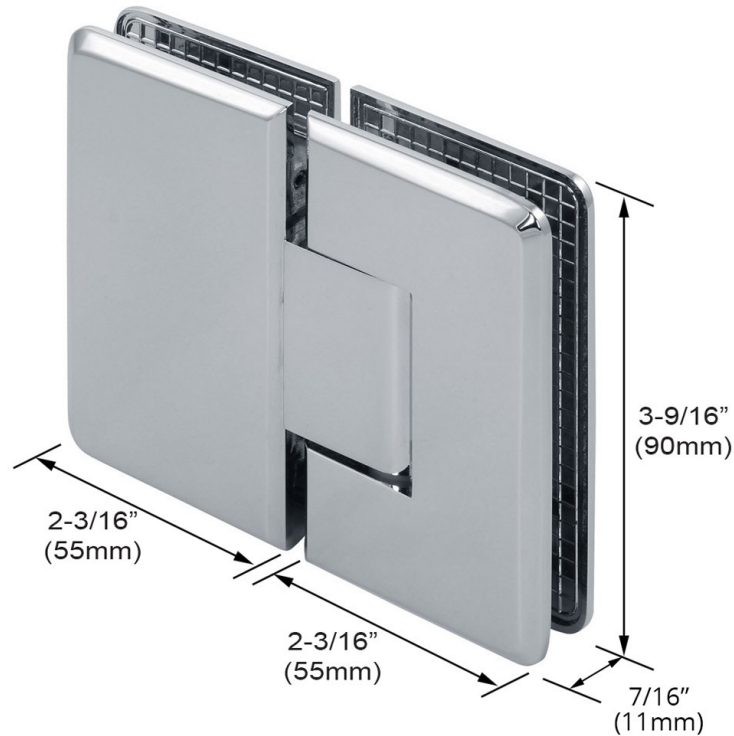

## PLUTO 180 DEGREE GLASS TO GLASS BEVELED STANDARD SHOWER HINGE H1PLU-2108

### SPECIFICATIONS

- Construction: Solid Brass
- Self-Centering when within 15° of closed position
- Use with monolithic tempered glass
- Cutout: Required
- Hinge Swing: Full Rotation

### PRODUCT CARE

Do not use power tools with this

Do not use spray lubricant

Do not use abrasive cleaner

|                | 3/8" Thick Glass |              | 1/2" Thick Glass |              |
|----------------|------------------|--------------|------------------|--------------|
|                | Weight           | Width        | Weight           | Width        |
| Using 2 Hinges | 80 lbs (36 kg)   | 28" (711 mm) | 80 lbs (36 kg)   | 28" (711 mm) |
| Using 3 Hinges | 120 lbs (54 kg)  | 32" (813 mm) | 120 lbs (54 kg)  | 32" (813 mm) |