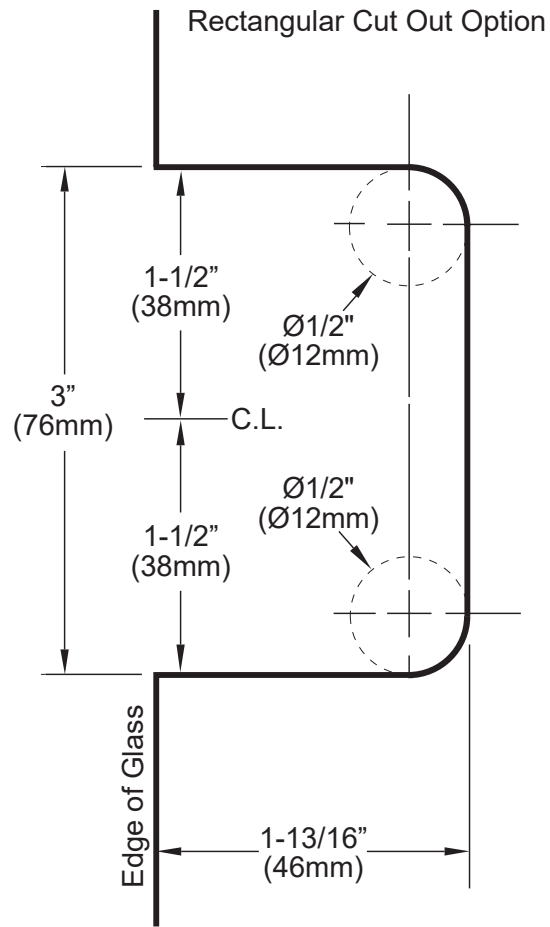

# GLASS CUT OUT

## VENUS SENIOR ADJUSTABLE WALL MOUNT SQUARE HEAVY DUTY OFFSET BACK SHOWER HINGE

### H1VEN-3205

**IMPORTANT:**  
Project measurements from  
the edge of the glass.