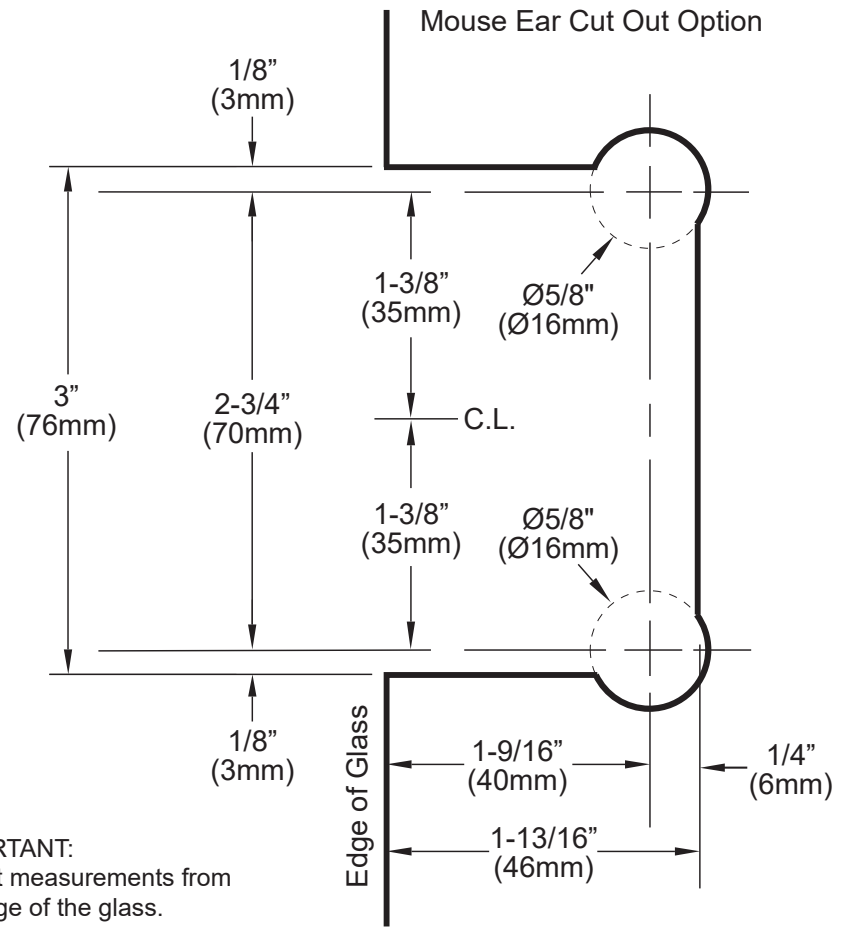

# GLASS CUT OUT

## VENUS SENIOR ADJUSTABLE WALL MOUNT SQUARE HEAVY DUTY OFFSET BACK SHOWER HINGE

### H1VEN-3205

**IMPORTANT:**  
Project measurements from  
the edge of the glass.