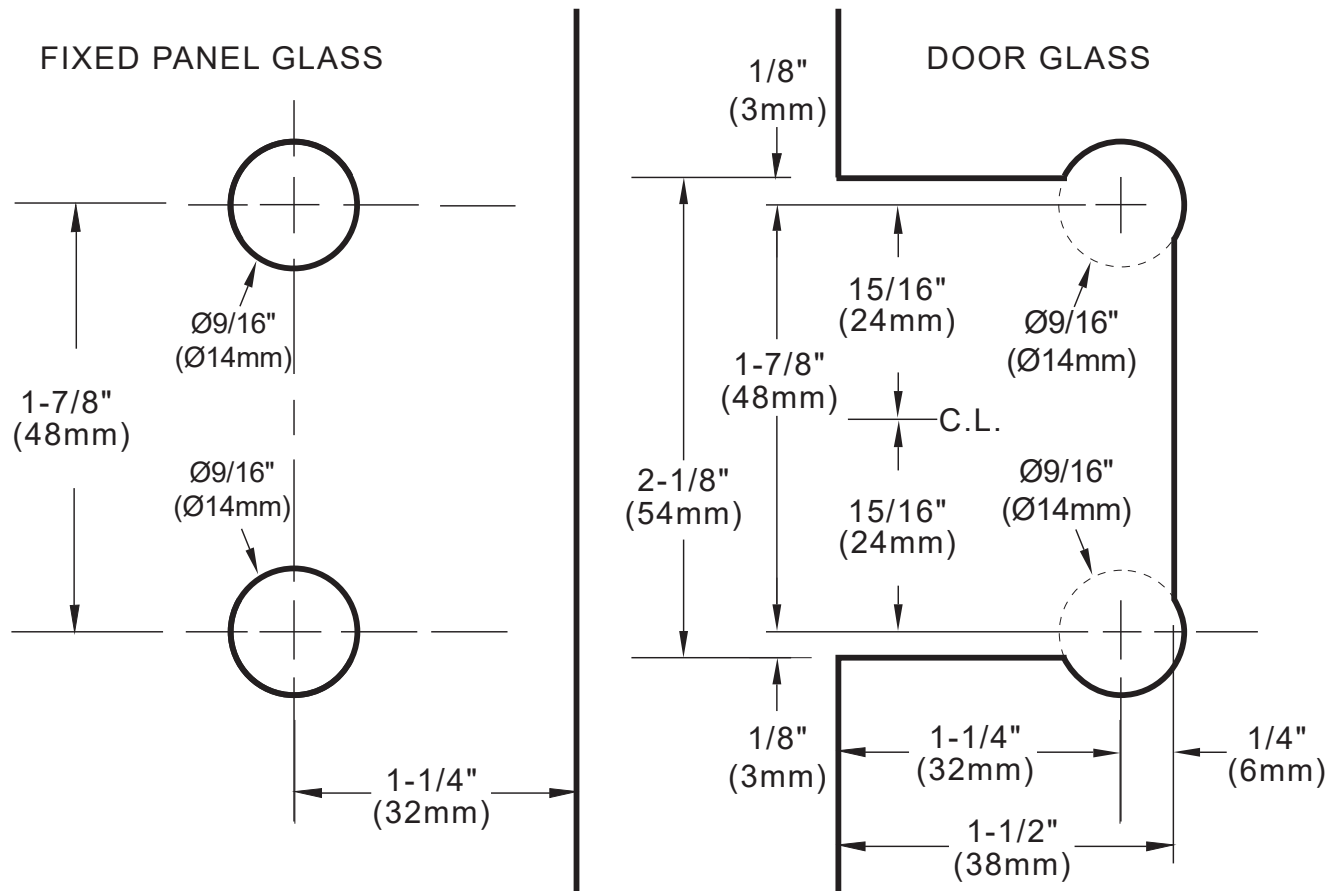

# GLASS CUT OUT

## VENUS JUNIOR 90 DEGREE GLASS TO GLASS SQUARE SHOWER HINGE

### H1VEN-1110

Important: Project measurements from the edge of the glass.