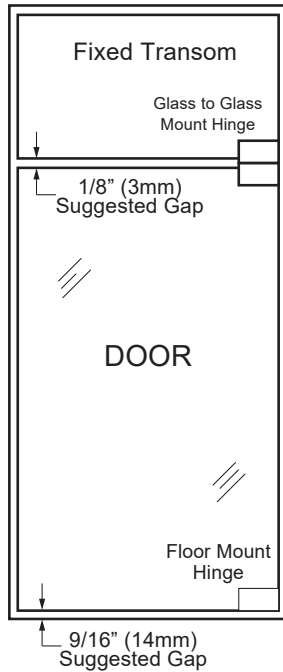

**MODEXO**  
HARDWARE

**GLASS CUT OUT**  
**SATURN SENIOR BEVELED PIVOT**  
**HINGE, GLASS TO FIXED PANEL**  
**TRANSOM MOUNT**  
**H1SAT-3108**

**Important:**  
Project measurements from the edge of the glass

\* This measurement varies depending on the amount of inset you desire.