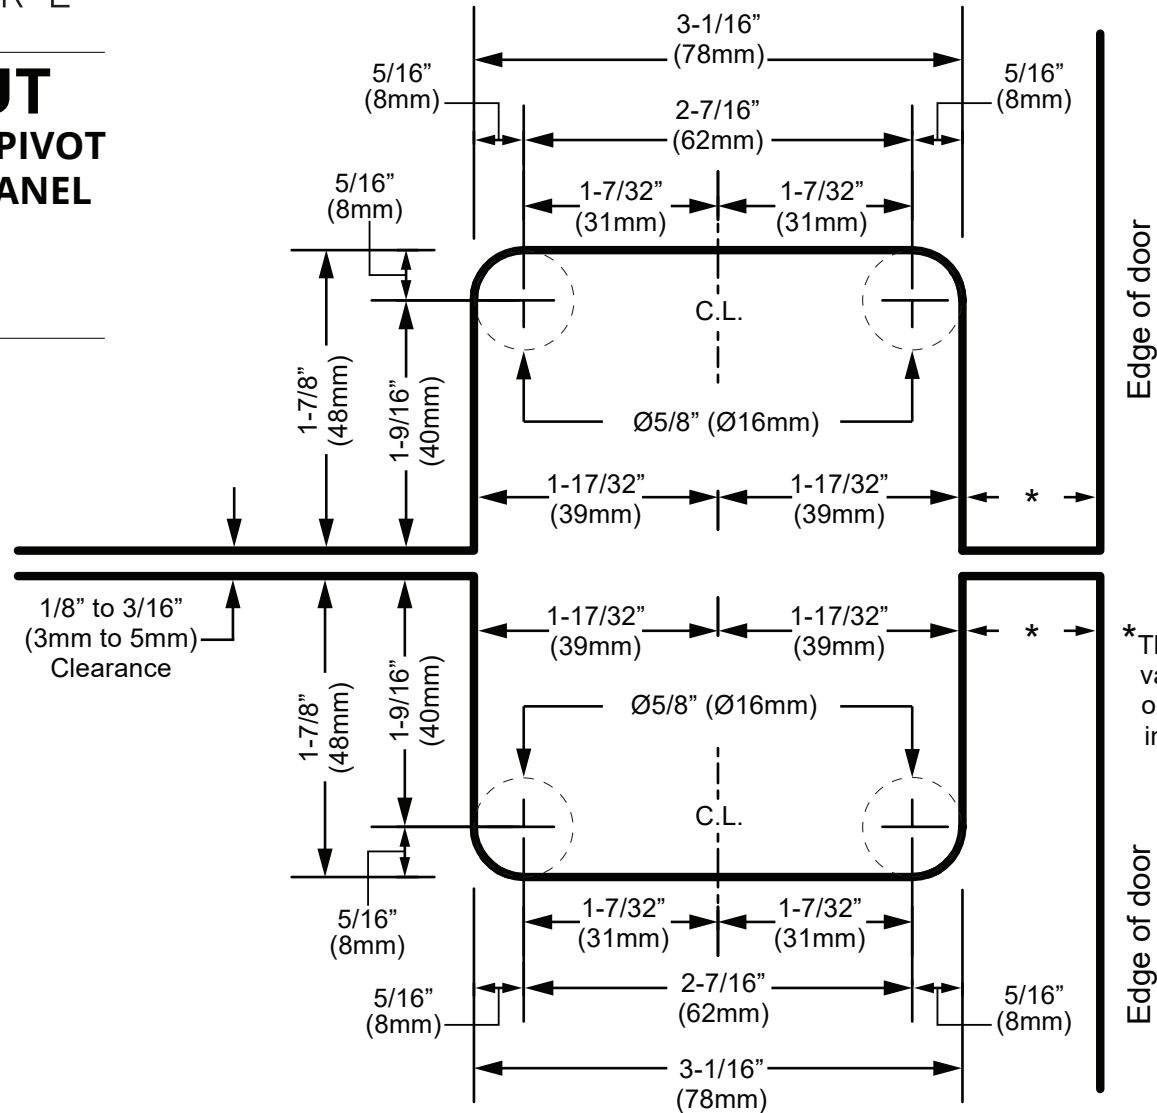

**MODEXO**  
HARDWARE

**GLASS CUT OUT**  
**SATURN SENIOR BEVELED PIVOT**  
**HINGE, GLASS TO FIXED PANEL**  
**TRANSOM MOUNT**  
**H1SAT-3108**

**Important:**  
Project measurements from the edge of the glass

\* This measurement varies depending on the amount of inset you desire.