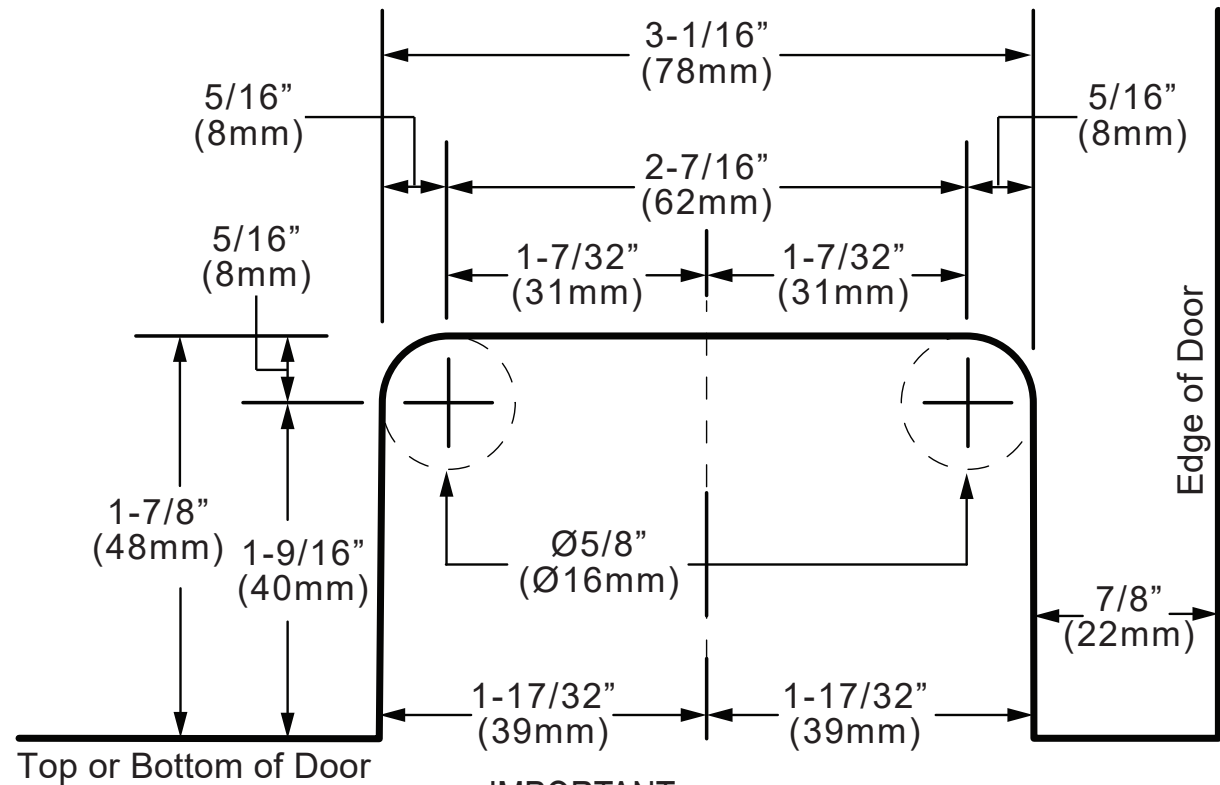

# GLASS CUT OUT

### H1SAT-3101

**IMPORTANT:**  
Project measurements from the edge of the glass.