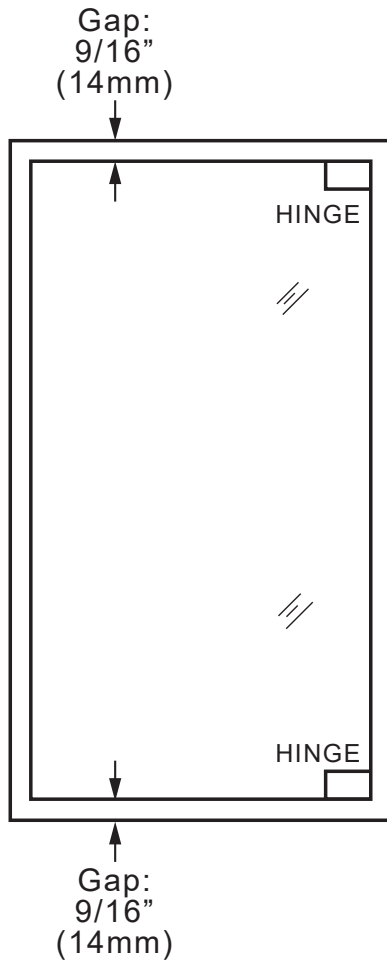

# GLASS CUT OUT

### H1SAT-3101

**IMPORTANT:**  
Project measurements from the edge of the glass.