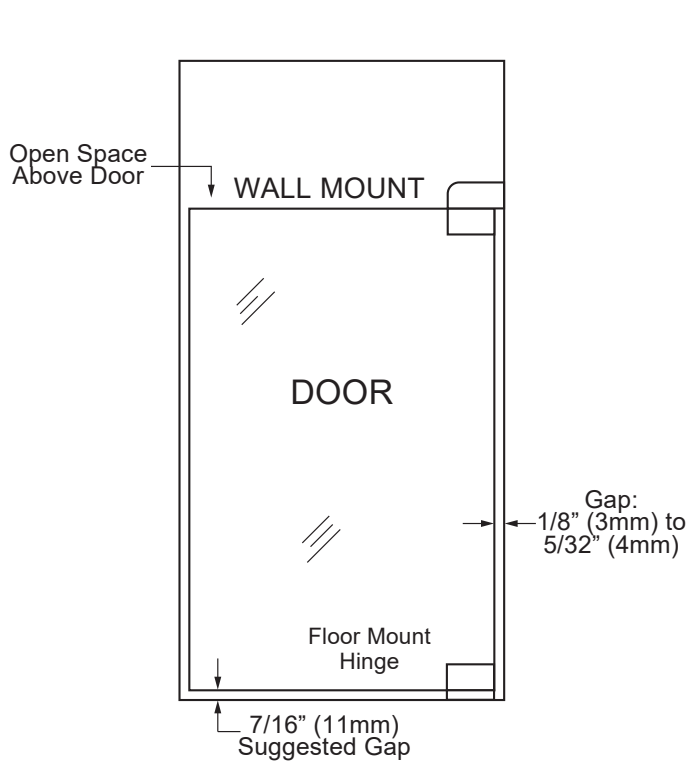

MODEXO
H A R D W A R E

GLASS CUT OUT

SATURN BEVELED TOP RIGHT HAND OFFSET BRACKET WALL MOUNT PIVOT HINGE

H1SAT-2114

Important:
Project measurements from the edge of the glass