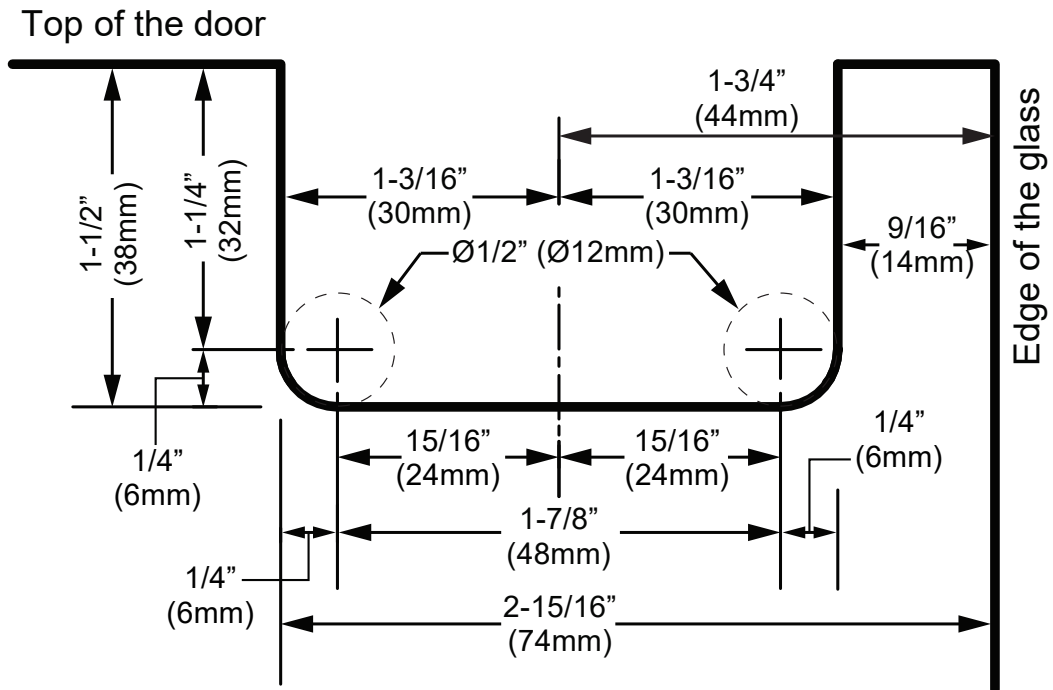

MODEXO
H A R D W A R E

GLASS CUT OUT

SATURN BEVELED TOP RIGHT HAND OFFSET BRACKET WALL MOUNT PIVOT HINGE

H1SAT-2114

Important:
Project measurements from the edge of the glass