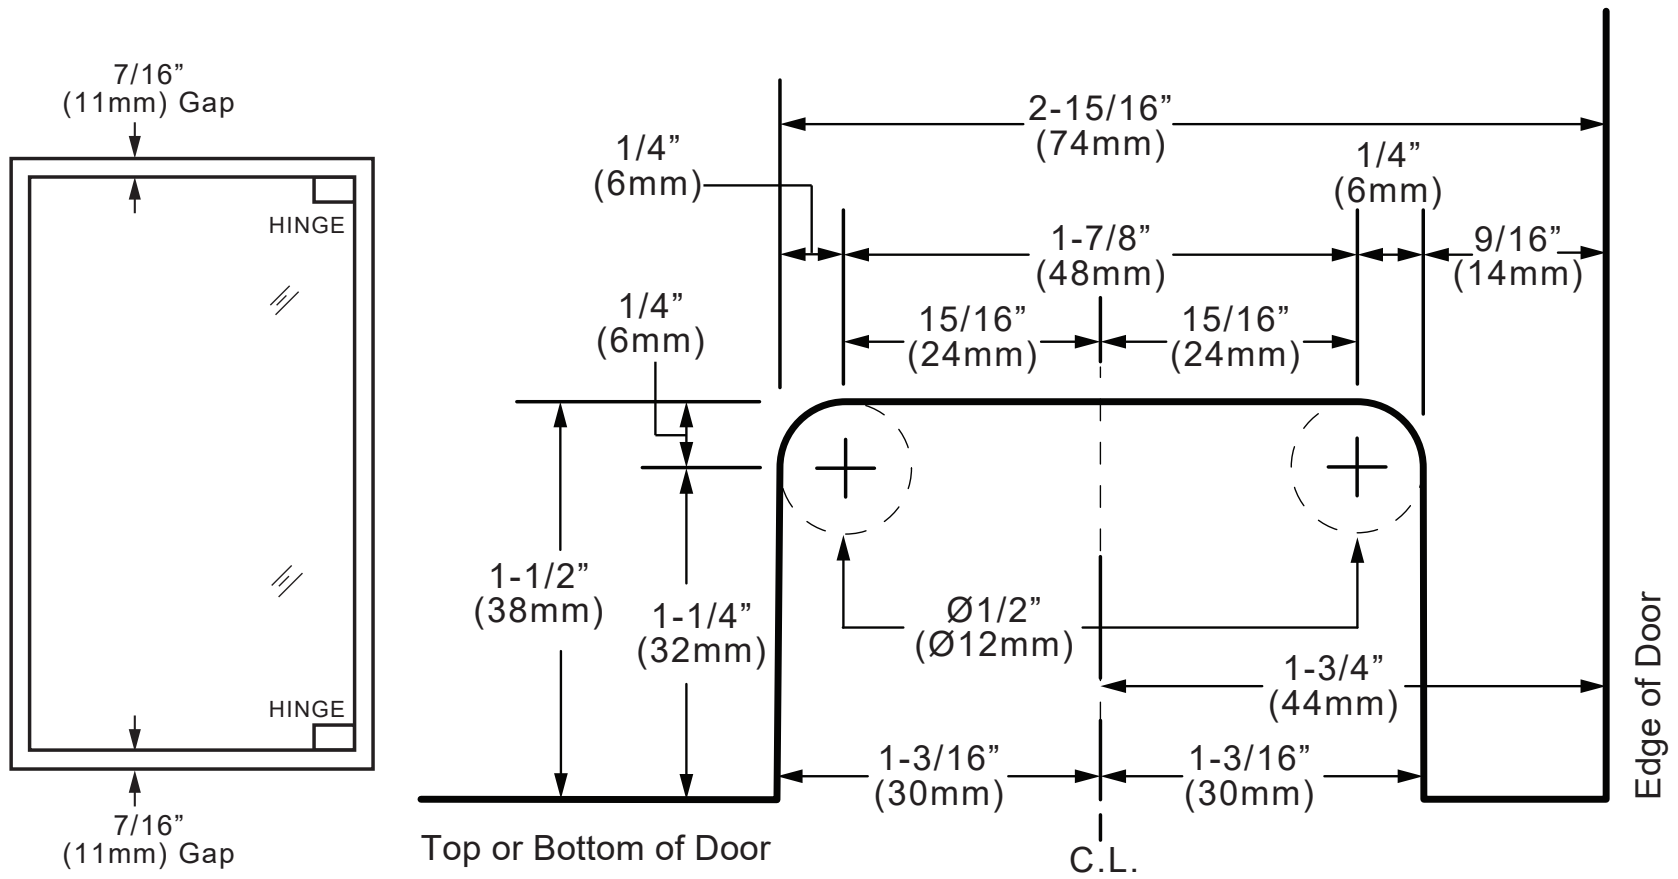

# GLASS CUT OUT

### H1SAT-2101

**IMPORTANT:**  
Project measurements from the edge of the glass.