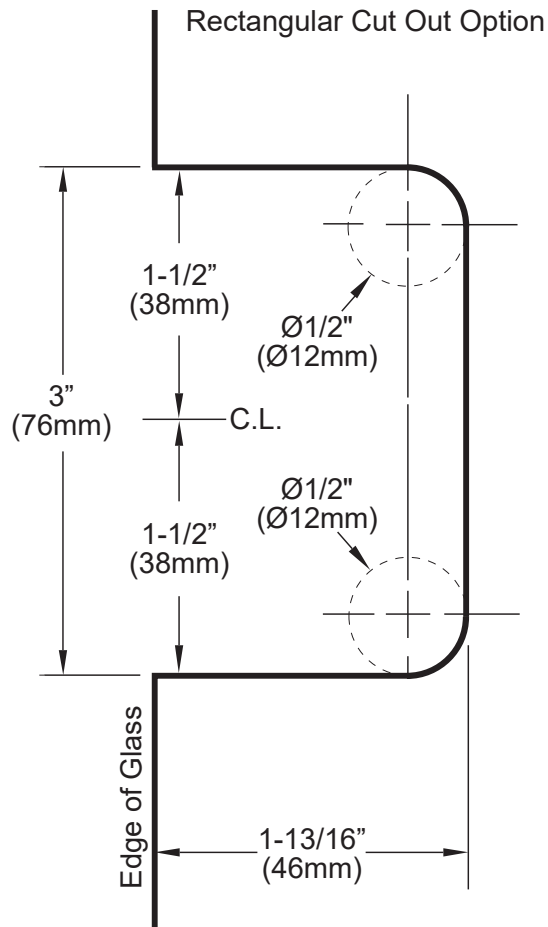

MODEXO
H A R D W A R E

GLASS CUT OUT

PLUTO SENIOR ADJUSTABLE WALL MOUNT BEVELED HEAVY DUTY OFFSET BACK SHOWER HINGE

H1PLU-3205

IMPORTANT:
Project measurements from
the edge of the glass.