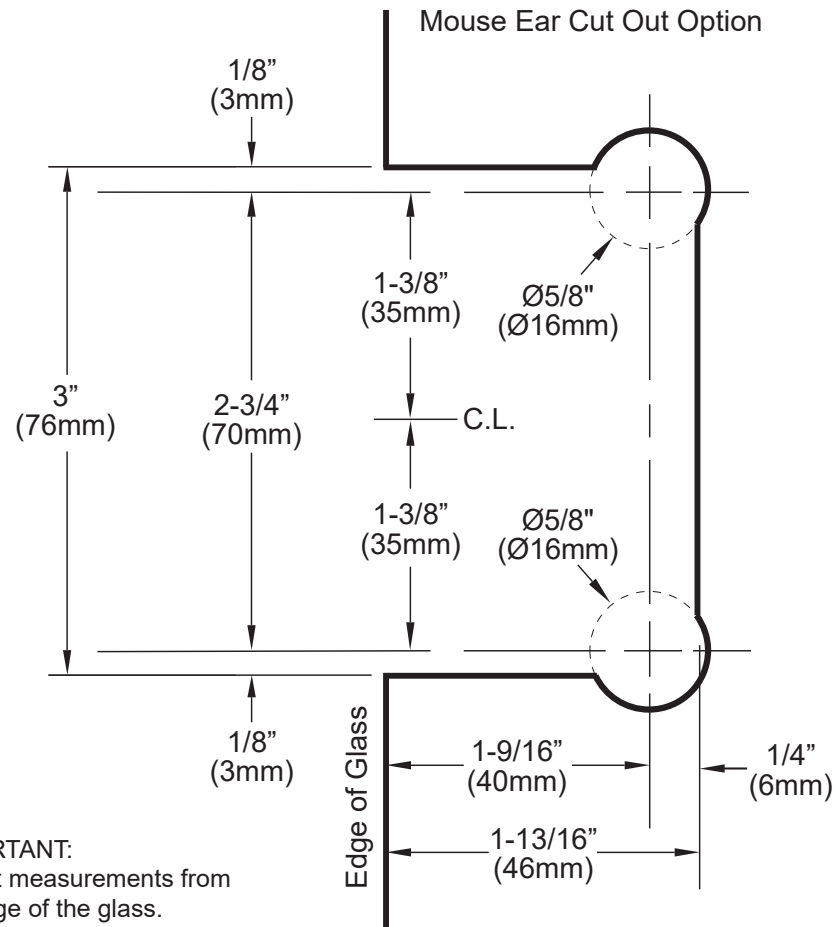

MODEXO
H A R D W A R E

GLASS CUT OUT

PLUTO SENIOR ADJUSTABLE WALL MOUNT BEVELED HEAVY DUTY OFFSET BACK SHOWER HINGE

H1PLU-3205

IMPORTANT:
Project measurements from
the edge of the glass.