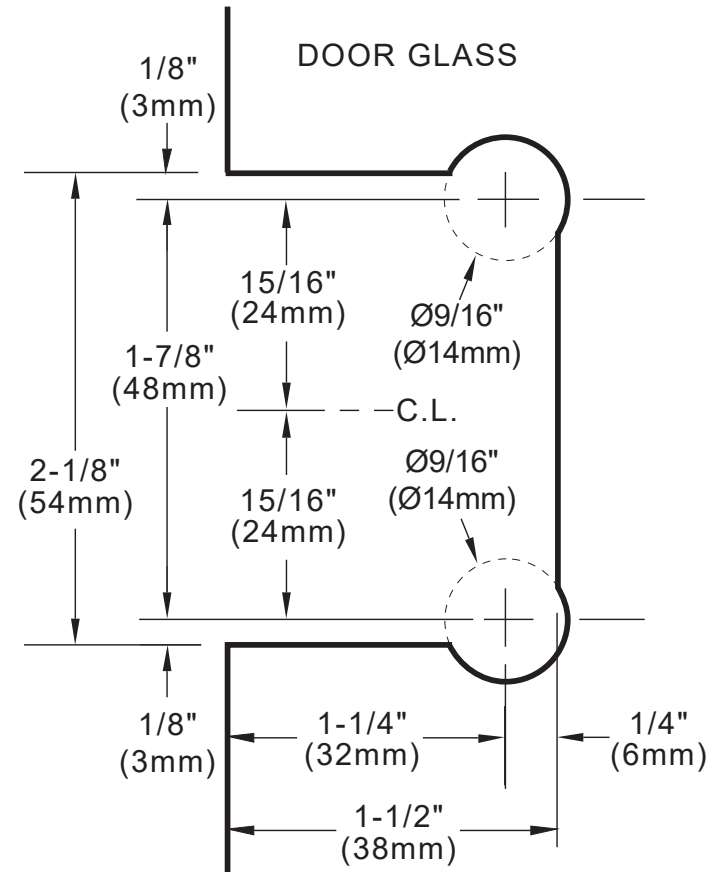

# GLASS CUT OUT

## PLUTO JUNIOR 90 DEGREE GLASS TO GLASS BEVELED SHOWER HINGE

### H1PLU-1110

FIXED PANEL GLASS

DOOR GLASS

Important: Project measurements from the edge of the glass.