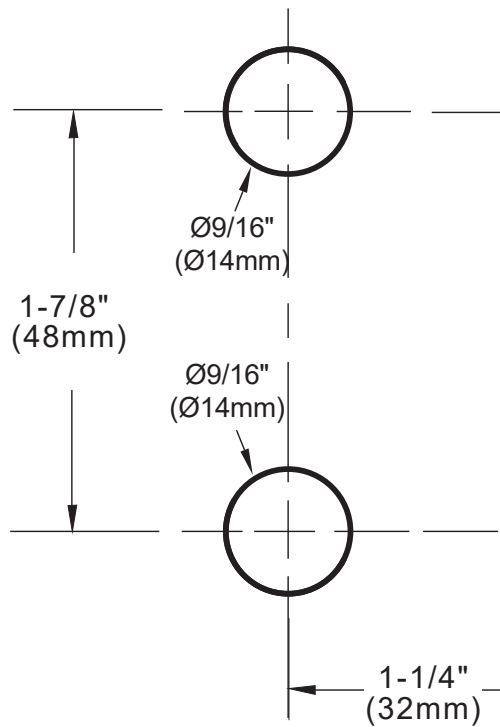

# GLASS CUT OUT

## PLUTO JUNIOR 90 DEGREE GLASS TO GLASS BEVELED SHOWER HINGE

### H1PLU-1110

FIXED PANEL GLASS

DOOR GLASS

Important: Project measurements from the edge of the glass.