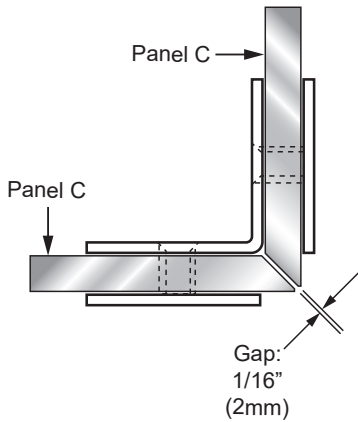

MODEXO
HARDWARE

GLASS CUT OUT

BEVELED 90° GLASS-TO-GLASS BRACKET

C1211-1000

Square Cut Glass
Glass Thickness: 3/8" (10mm)

Square Cut Glass
Glass Thickness: 1/2" (12mm)

45° Mitered Glass
Glass Thickness: 3/8" (10mm)

45° Mitered Glass
Glass Thickness: 1/2" (12mm)