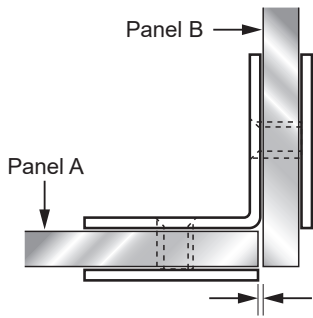

MODEXO
HARDWARE

GLASS CUT OUT

BEVELED 90° GLASS-TO-GLASS BRACKET

C1211-1000

Square Cut Glass
Glass Thickness: 3/8" (10mm)

Square Cut Glass
Glass Thickness: 1/2" (12mm)

45° Mitered Glass
Glass Thickness: 3/8" (10mm)

45° Mitered Glass
Glass Thickness: 1/2" (12mm)