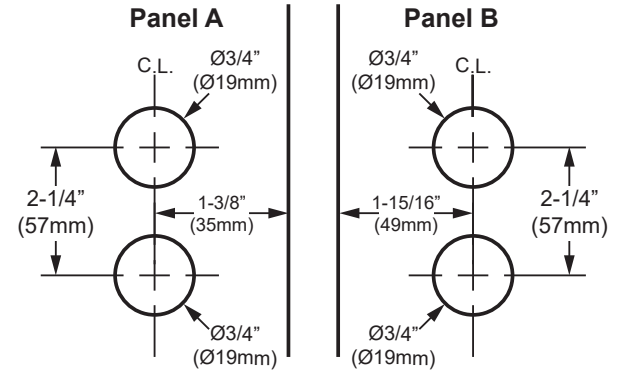

MODEXO
HARDWARE

GLASS CUT OUT

BEVELED 90° GLASS-TO-GLASS BRACKET

C1211-1000

Square Cut Glass
Glass Thickness: 3/8" (10mm)

Square Cut Glass
Glass Thickness: 1/2" (12mm)

45° Mitered Glass
Glass Thickness: 3/8" (10mm)

45° Mitered Glass
Glass Thickness: 1/2" (12mm)