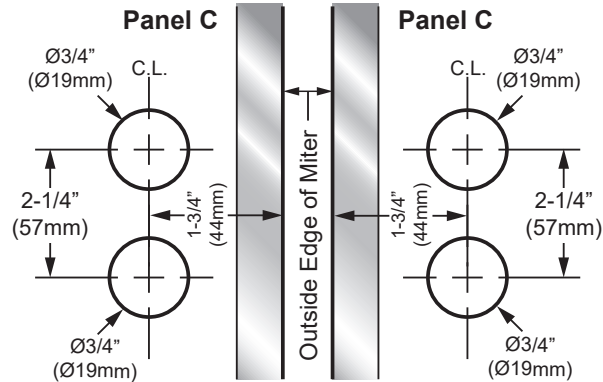

MODEXO
HARDWARE

GLASS CUT OUT

BEVELED 90° GLASS-TO-GLASS BRACKET

C1211-1000

Square Cut Glass
Glass Thickness: 3/8" (10mm)

Square Cut Glass
Glass Thickness: 1/2" (12mm)

45° Mitered Glass
Glass Thickness: 3/8" (10mm)

45° Mitered Glass
Glass Thickness: 1/2" (12mm)