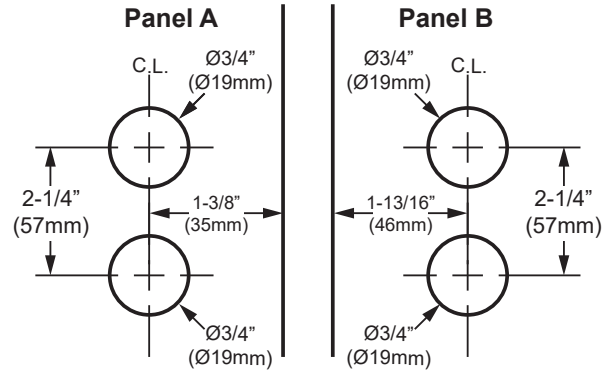

MODEXO
HARDWARE

GLASS CUT OUT

BEVELED 90° GLASS-TO-GLASS BRACKET

C1211-1000

Square Cut Glass
Glass Thickness: 3/8" (10mm)

Square Cut Glass
Glass Thickness: 1/2" (12mm)

45° Mitered Glass
Glass Thickness: 3/8" (10mm)

45° Mitered Glass
Glass Thickness: 1/2" (12mm)