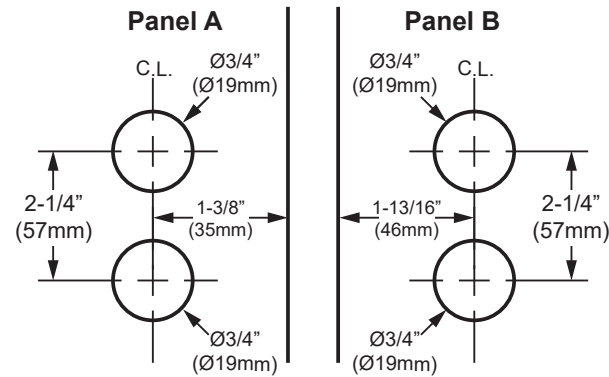

MODEXO
HARDWARE

GLASS CUT OUT

SQUARE 90° GLASS-TO-GLASS BRACKET

C1111-1000

Square Cut Glass
Glass Thickness: 3/8" (10mm)

Square Cut Glass
Glass Thickness: 1/2" (12mm)

45° Mitered Glass
Glass Thickness: 3/8" (10mm)

45° Mitered Glass
Glass Thickness: 1/2" (12mm)