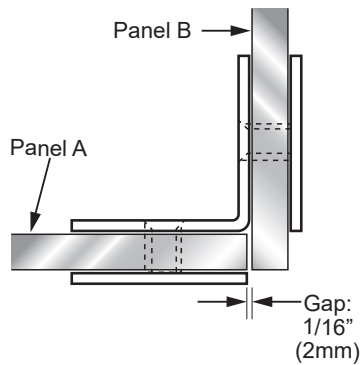

MODEXO
HARDWARE

GLASS CUT OUT

SQUARE 90° GLASS-TO-GLASS BRACKET

C1111-1000

Square Cut Glass
Glass Thickness: 3/8" (10mm)

Square Cut Glass
Glass Thickness: 1/2" (12mm)

45° Mitered Glass
Glass Thickness: 3/8" (10mm)

45° Mitered Glass
Glass Thickness: 1/2" (12mm)