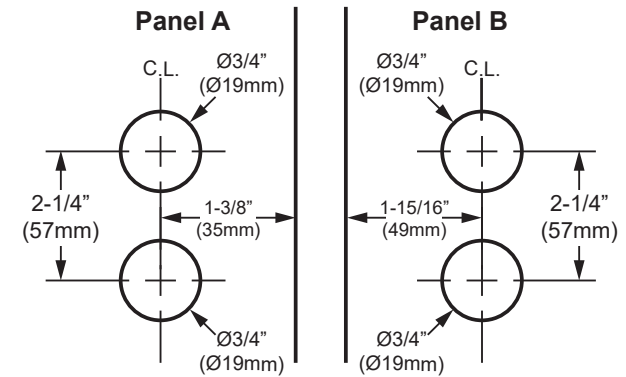

MODEXO
HARDWARE

GLASS CUT OUT

SQUARE 90° GLASS-TO-GLASS BRACKET

C1111-1000

Square Cut Glass
Glass Thickness: 3/8" (10mm)

Square Cut Glass
Glass Thickness: 1/2" (12mm)

45° Mitered Glass
Glass Thickness: 3/8" (10mm)

45° Mitered Glass
Glass Thickness: 1/2" (12mm)