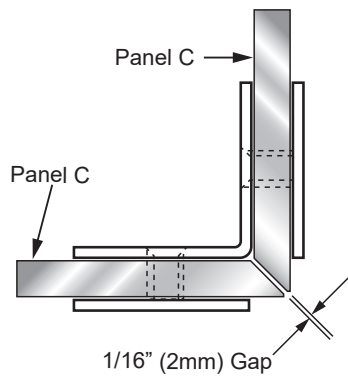

MODEXO
HARDWARE

GLASS CUT OUT

SQUARE 90° GLASS-TO-GLASS BRACKET

C1111-1000

Square Cut Glass
Glass Thickness: 3/8" (10mm)

Square Cut Glass
Glass Thickness: 1/2" (12mm)

45° Mitered Glass
Glass Thickness: 3/8" (10mm)

45° Mitered Glass
Glass Thickness: 1/2" (12mm)