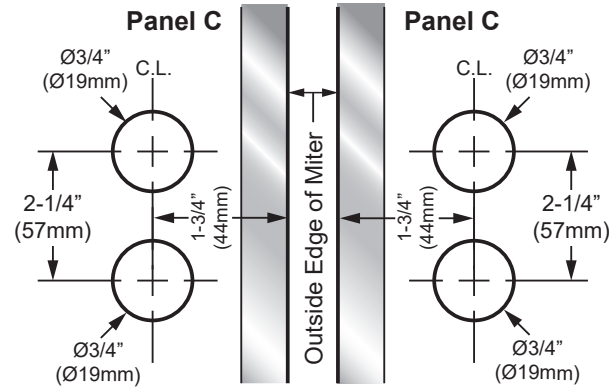

MODEXO
HARDWARE

GLASS CUT OUT

SQUARE 90° GLASS-TO-GLASS BRACKET

C1111-1000

Square Cut Glass
Glass Thickness: 3/8" (10mm)

Square Cut Glass
Glass Thickness: 1/2" (12mm)

45° Mitered Glass
Glass Thickness: 3/8" (10mm)

45° Mitered Glass
Glass Thickness: 1/2" (12mm)