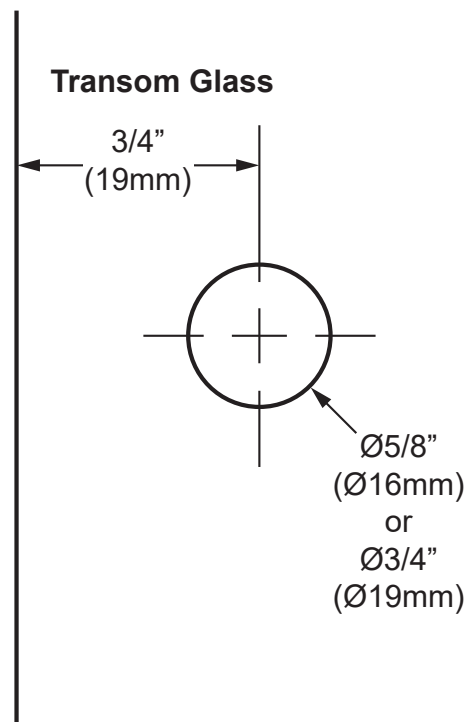

## SQUARE WALL MOUNT MOVEABLE TRANSOM CLAMP

### Wall to Movable Transom Glass

Important: Project measurements from the edge of glass.