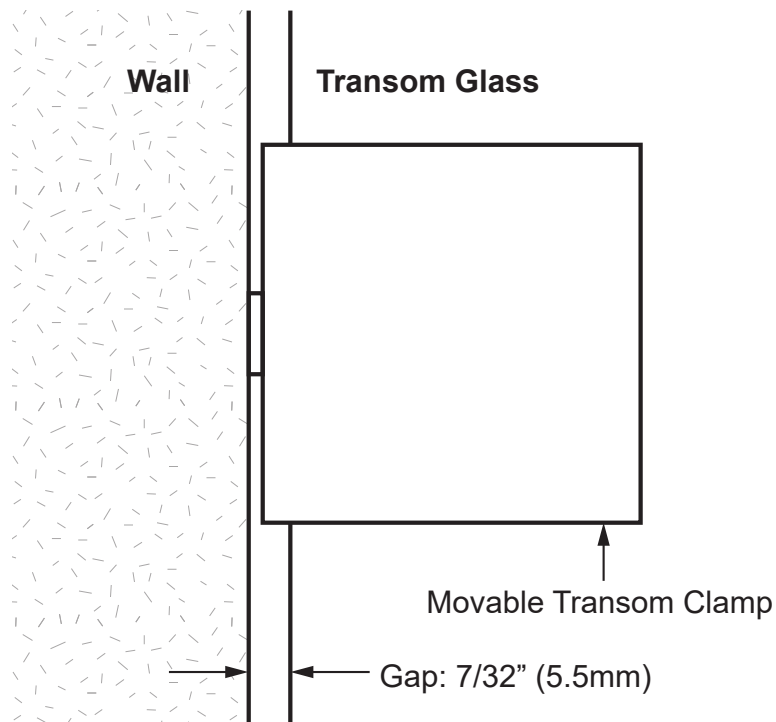

MODEXO
H A R D W A R E

GLASS CUT OUT

SQUARE WALL MOUNT MOVEABLE TRANSOM CLAMP

C1106-1000

Typical Installation