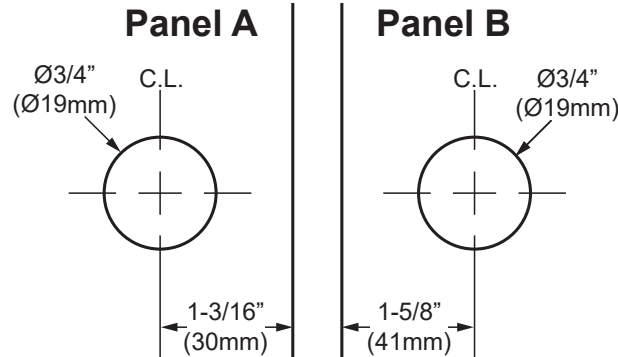

MODEXO
HARDWARE

GLASS CUT OUT

SQUARE 90° GLASS-TO-GLASS CLAMP

C1105-1000

Square Cut Glass
Glass Thickness: 3/8" (10mm)

Square Cut Glass
Glass Thickness: 1/2" (12mm)

45° Mitered Glass
Glass Thickness: 3/8" (10mm)

45° Mitered Glass
Glass Thickness: 1/2" (12mm)