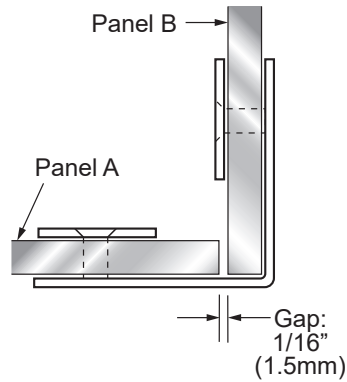

MODEXO
HARDWARE

GLASS CUT OUT

SQUARE 90° GLASS-TO-GLASS CLAMP

C1105-1000

Square Cut Glass
Glass Thickness: 3/8" (10mm)

Square Cut Glass
Glass Thickness: 1/2" (12mm)

45° Mitered Glass
Glass Thickness: 3/8" (10mm)

45° Mitered Glass
Glass Thickness: 1/2" (12mm)