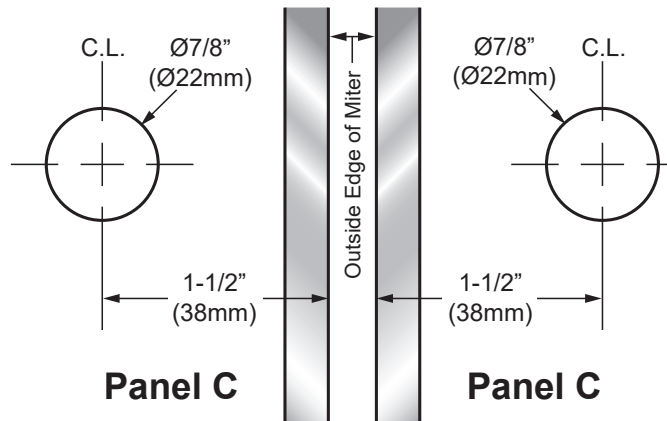

MODEXO
HARDWARE

GLASS CUT OUT

SQUARE 90° GLASS-TO-GLASS CLAMP

C1105-1000

Square Cut Glass
Glass Thickness: 3/8" (10mm)

Square Cut Glass
Glass Thickness: 1/2" (12mm)

45° Mitered Glass
Glass Thickness: 3/8" (10mm)

45° Mitered Glass
Glass Thickness: 1/2" (12mm)