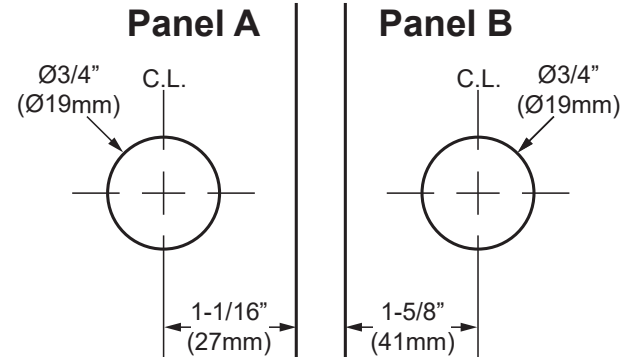

MODEXO
HARDWARE

GLASS CUT OUT

SQUARE 90° GLASS-TO-GLASS CLAMP

C1105-1000

Square Cut Glass
Glass Thickness: 3/8" (10mm)

Square Cut Glass
Glass Thickness: 1/2" (12mm)

45° Mitered Glass
Glass Thickness: 3/8" (10mm)

45° Mitered Glass
Glass Thickness: 1/2" (12mm)