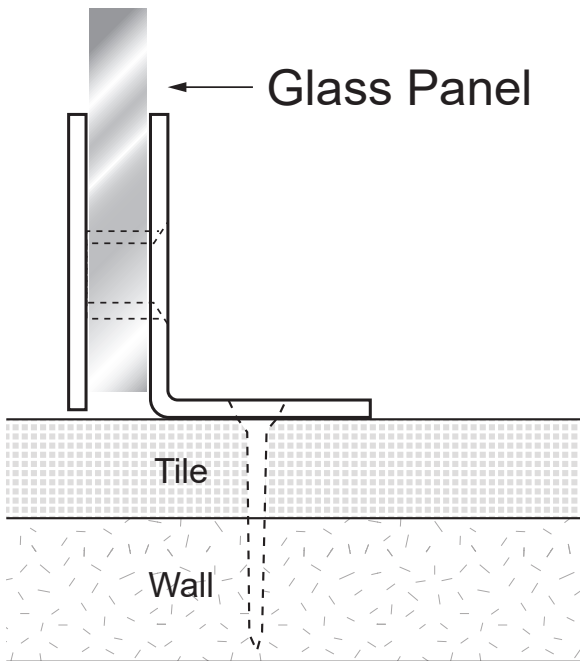

MODEXO
H A R D W A R E

GLASS CUT OUT

SQUARE FIXED PANEL CLAMP WITH SMALL LEG

C1102-1000

Typical Installation

IMPORTANT: Project measurements from the edge of the glass.