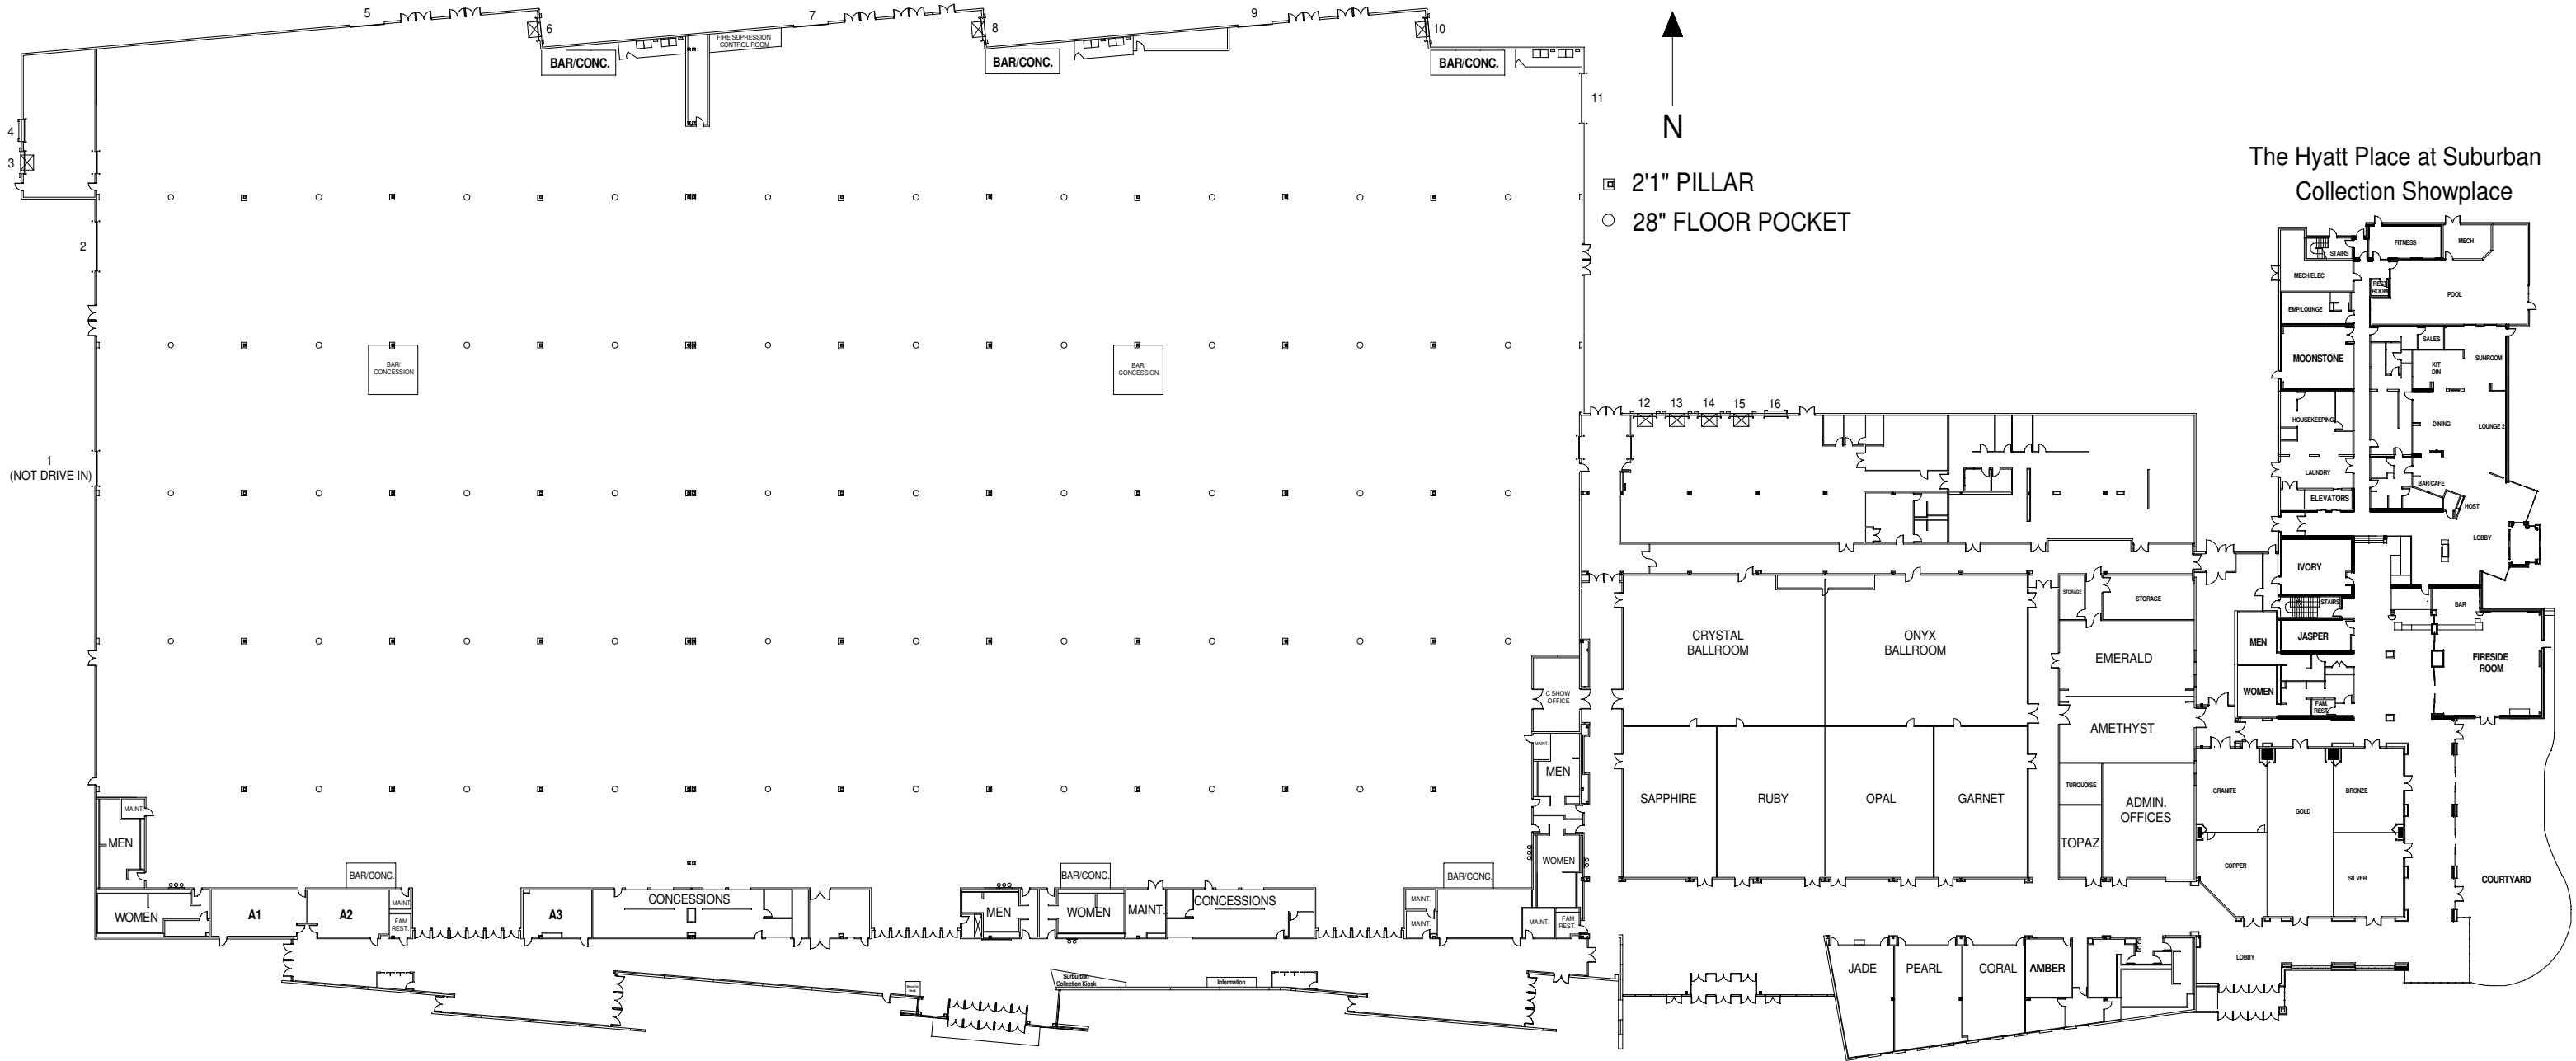

SUBURBAN COLLECTION SHOWPLACE

HALL A

HALL B

HALL C

- ▣ 2'1" PILLAR
- 28" FLOOR POCKET

The Hyatt Place at Suburban Collection Showplace