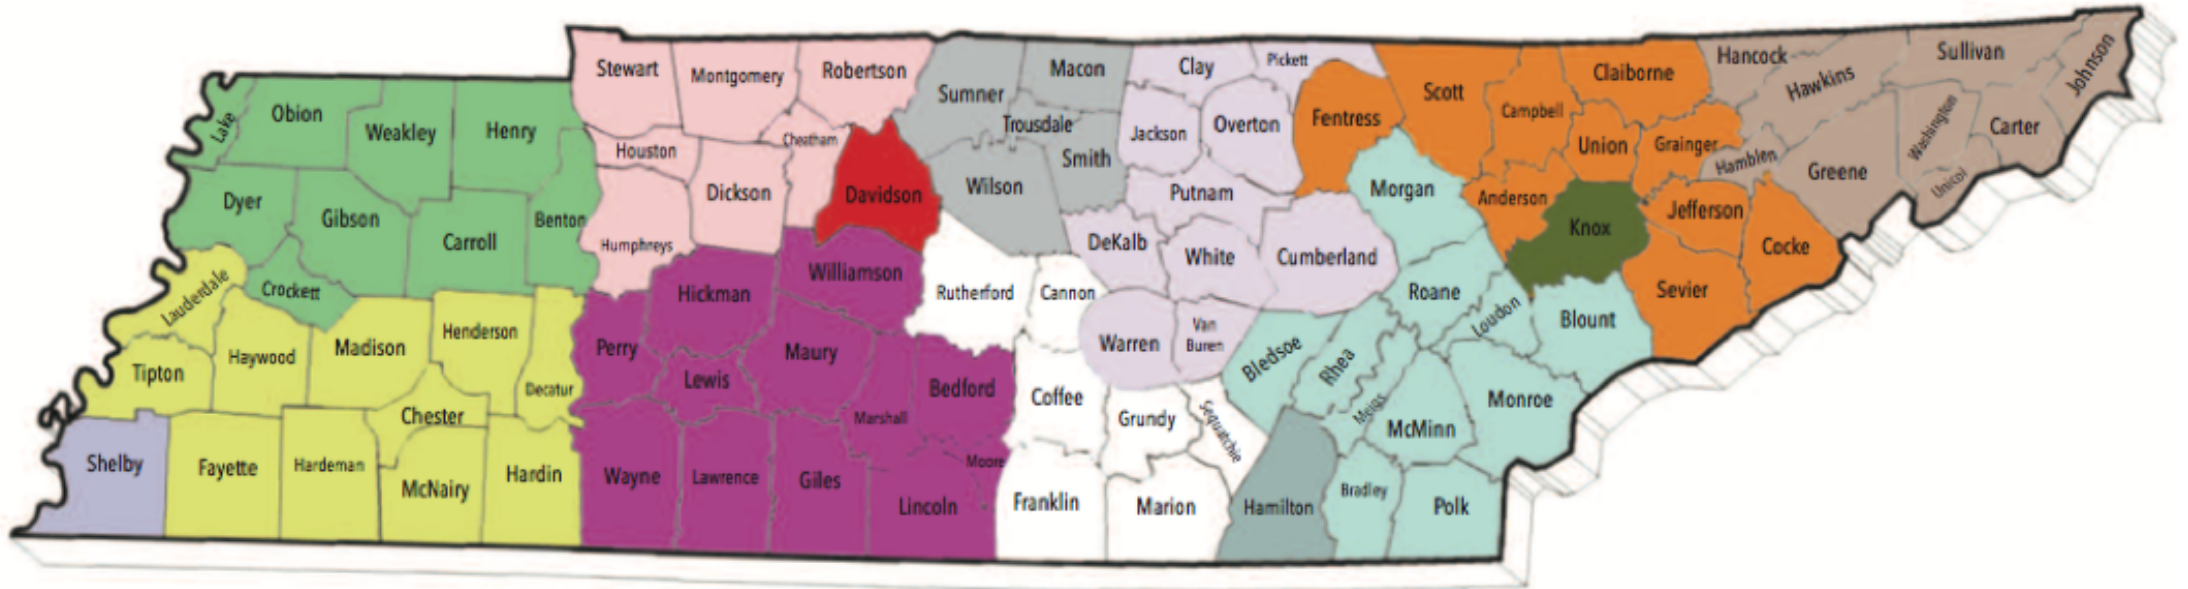

2020-2021 District Map

- | | | | | | |
|---|---|------------------|----|--|-------------------|
| 1 |  | Curt Collins | 8 |  | Tiffani Hagar |
| 2 |  | Amanda Howard | 9 |  | Ann Ralls Niewold |
| 3 |  | Luke Ihnen | 10 |  | Paige Barbeauld |
| 4 |  | Matthew Knable | 11 |  | Sean Aiello |
| 5 |  | Logan Threadgill | 12 |  | Fredrick Culver |
| 6 |  | Amber Vargas | 13 |  | Austin Stokes |
| 7 |  | Kelly Gray | 14 |  | Kent Francis |

West TN Governor:

Kortney Simmons

Middle TN Governor:

Nina Kumar

East TN Governor:

Alex McVeagh