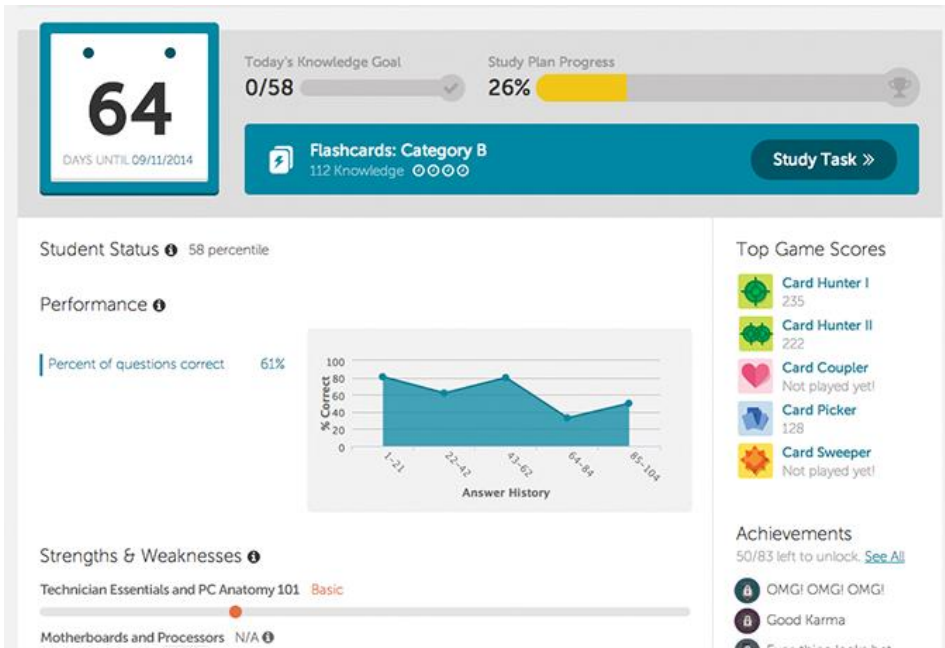

# Practice Questions

Test your knowledge with review questions.

Attempting practice questions will help you improve in a particular category.

Our charts and data show you your strengths and weaknesses so you can focus more on your weak spots.

# Dashboard

Visit the dashboard to see personalized information.

View your progress, performance and next study task.

See how you're doing compared to others in your course and follow users to see their study strategies.