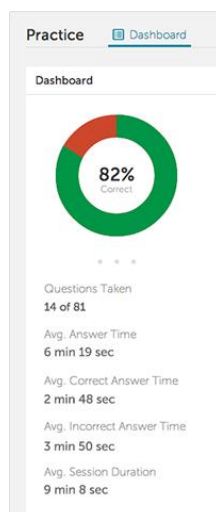

Pro Tip: You can use your computer's arrow keys to scroll through flashcards.

# Dashboard

Visit the dashboard to see personalized information.

View your progress, performance and next study task.

See how you're doing compared to others in your course and follow users to see their study strategies.