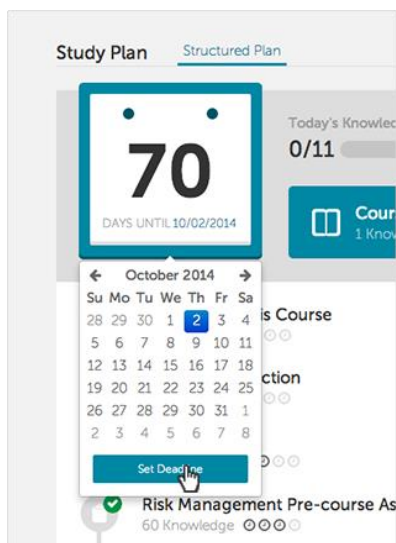

To get started, select your confidence level on these lessons and click 'Continue.'

# Study Plan

The best way to stay on track.

Stay organized - your Study Plan will guide you through the course in the most optimal way.

Make a Study Plan that works for you - you can adjust your end date at any time.

# Knowledge

Earn points to reach your daily knowledge goal.