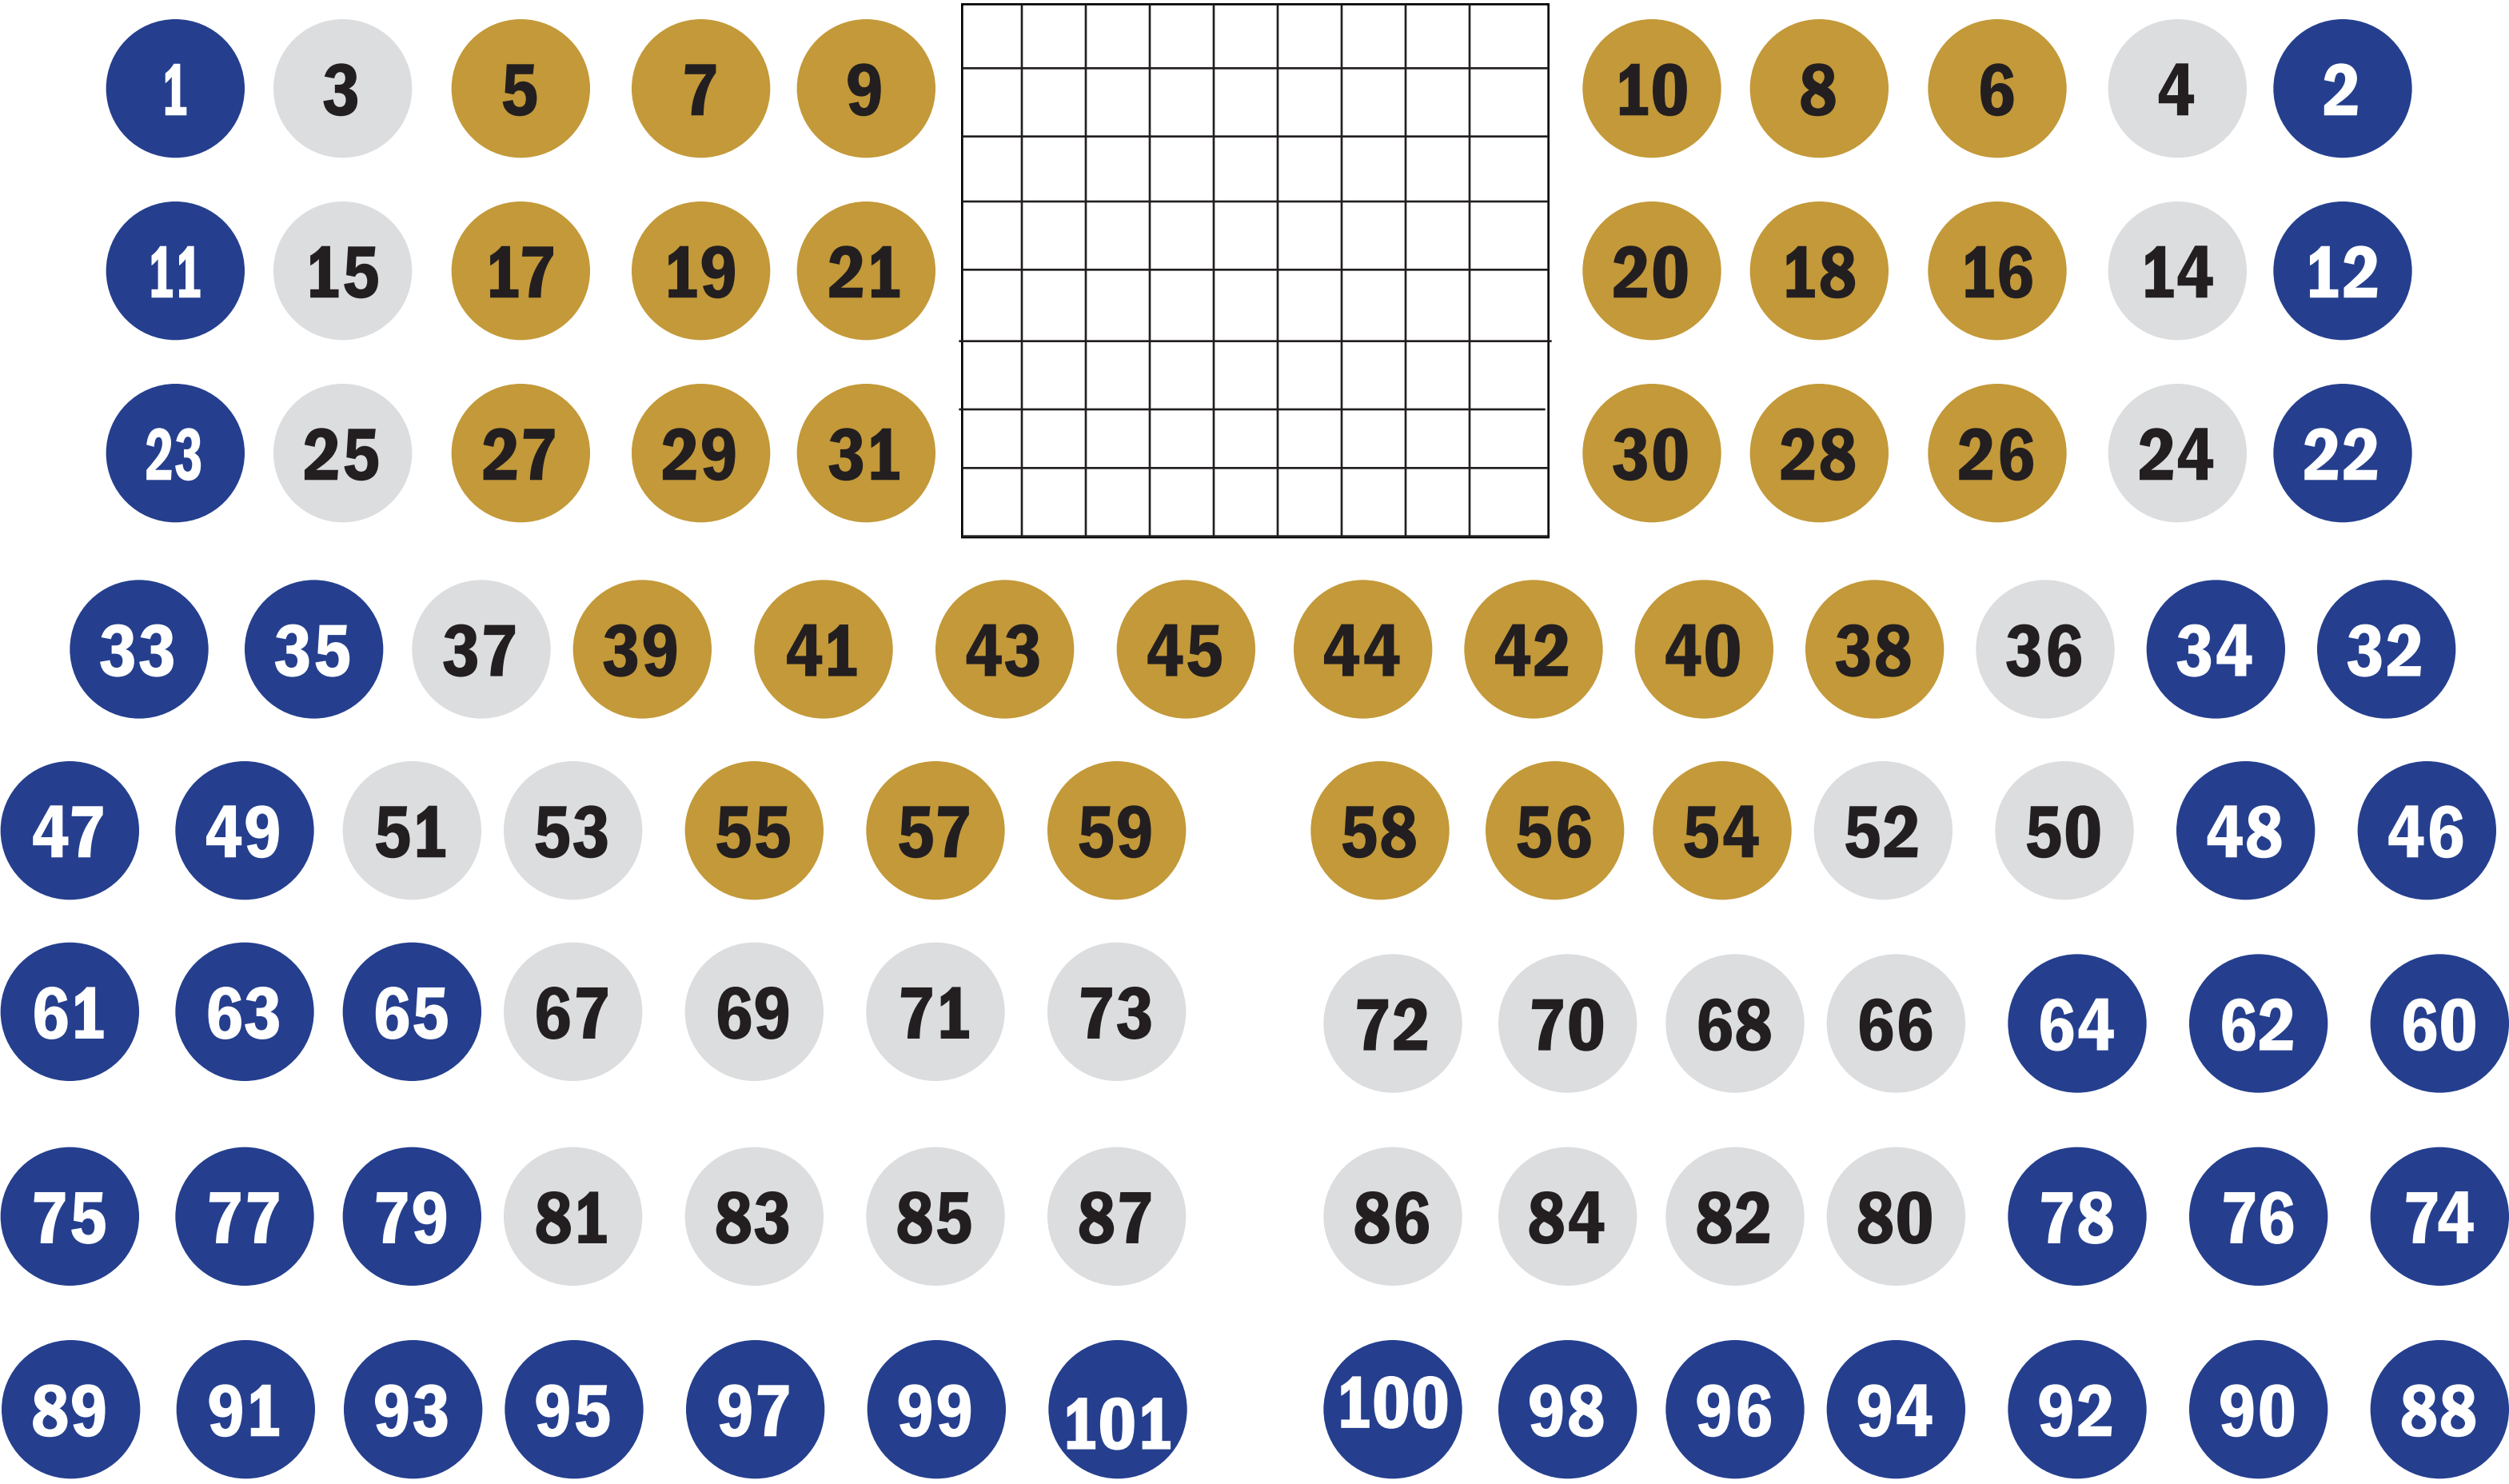

Stage

CAAL GALA
2020

TABLES

- GOLD TABLES (10 seats, full-page ad in program)
- SILVER TABLES (10 seats, half-page ad in program)
- STANDARD TABLES (10 seats, name listed in program)

INDIVIDUAL TICKETS

- INDIVIDUAL TICKET PURCHASES (limited 6 seats, standard tables only)