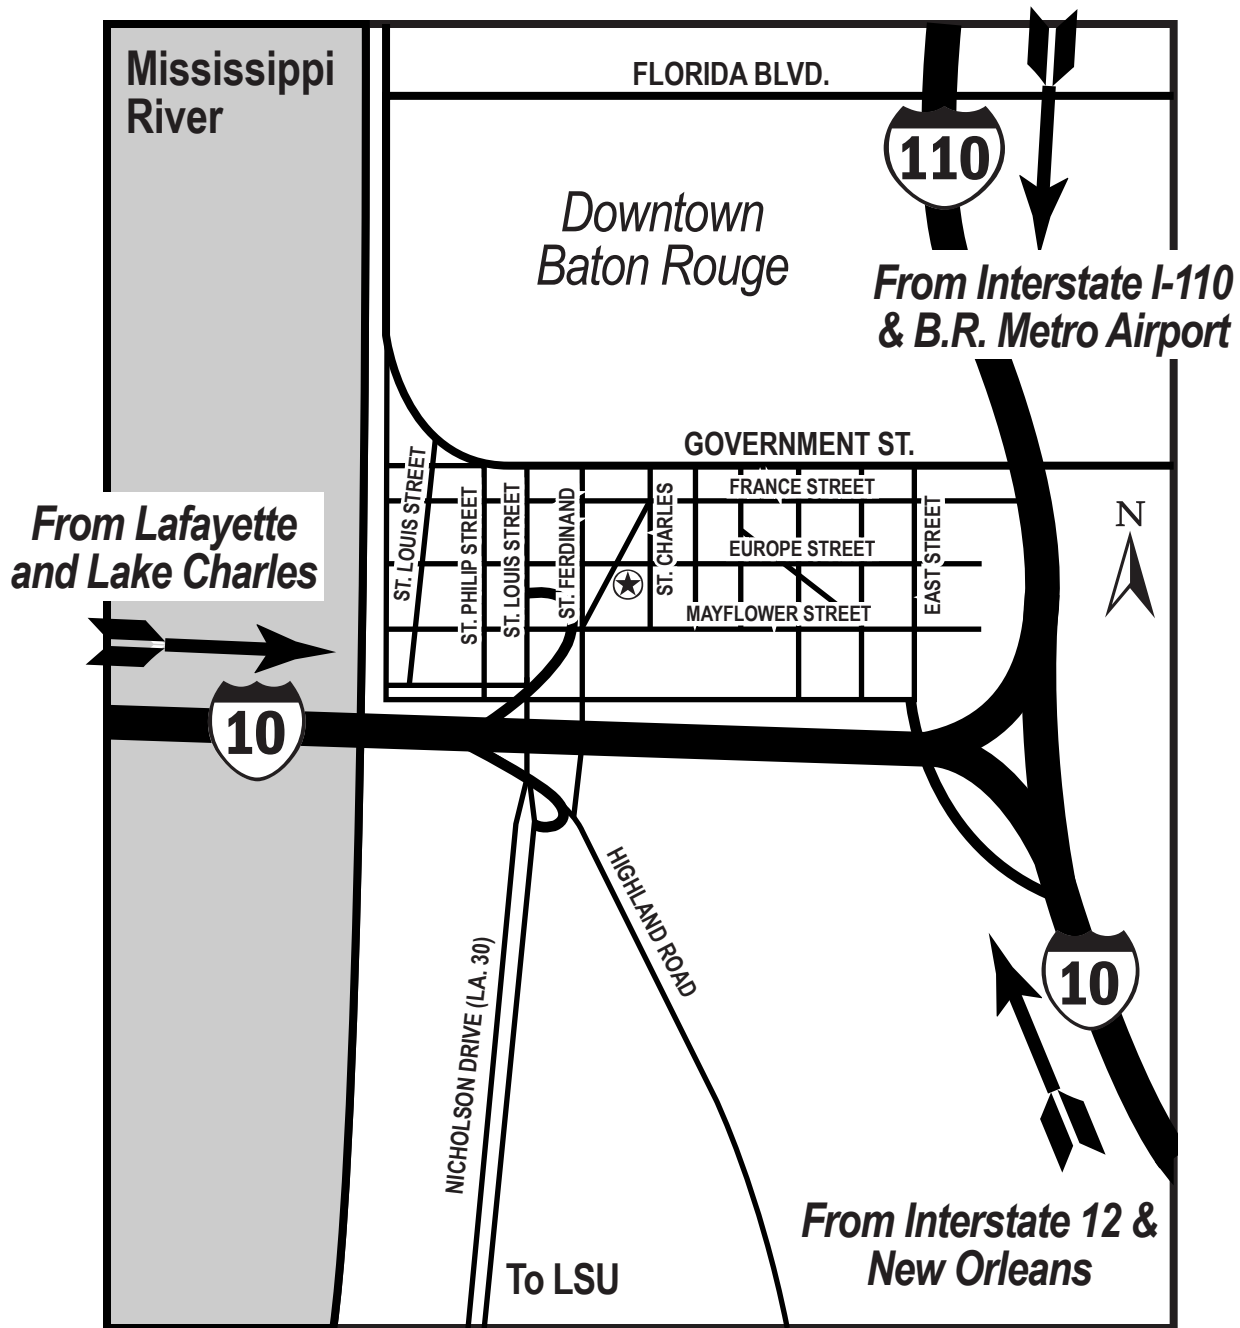

Directions to Louisiana Association for Justice

From Lake Charles and Lafayette

From I-10 East: Take the Highland/Nicholson exit, 155A, (just over the top of the Mississippi River Bridge) and veer right around the circle to Nicholson (head north). Take a right on Europe, go three blocks to St. Charles and then take a right. The LAJ parking lot is on the right, behind the building.

From New Orleans and Interstate 12

From I-10 West: Stay to the right at the I-10/I-110 split, then exit 1A onto Government Street (toward the River Center). Go left to St. Ferdinand Street (Frostop on the left corner) and take a left. Go to Europe Street (second on left) and take another left. Go two blocks to St. Charles Street and take a right. The LAJ parking lot is on the right, behind the building.

From B.R. Metropolitan Airport and Interstate I-110

From I-110 South: Take exit 1A on the left (Government Street toward the River Center). Go right to St. Ferdinand Street (Frostop on the left corner) and take a left. Go to Europe Street (second on left) and take another left. Go two blocks to St. Charles Street and take a right. The LAJ parking lot is on the right, behind the building.