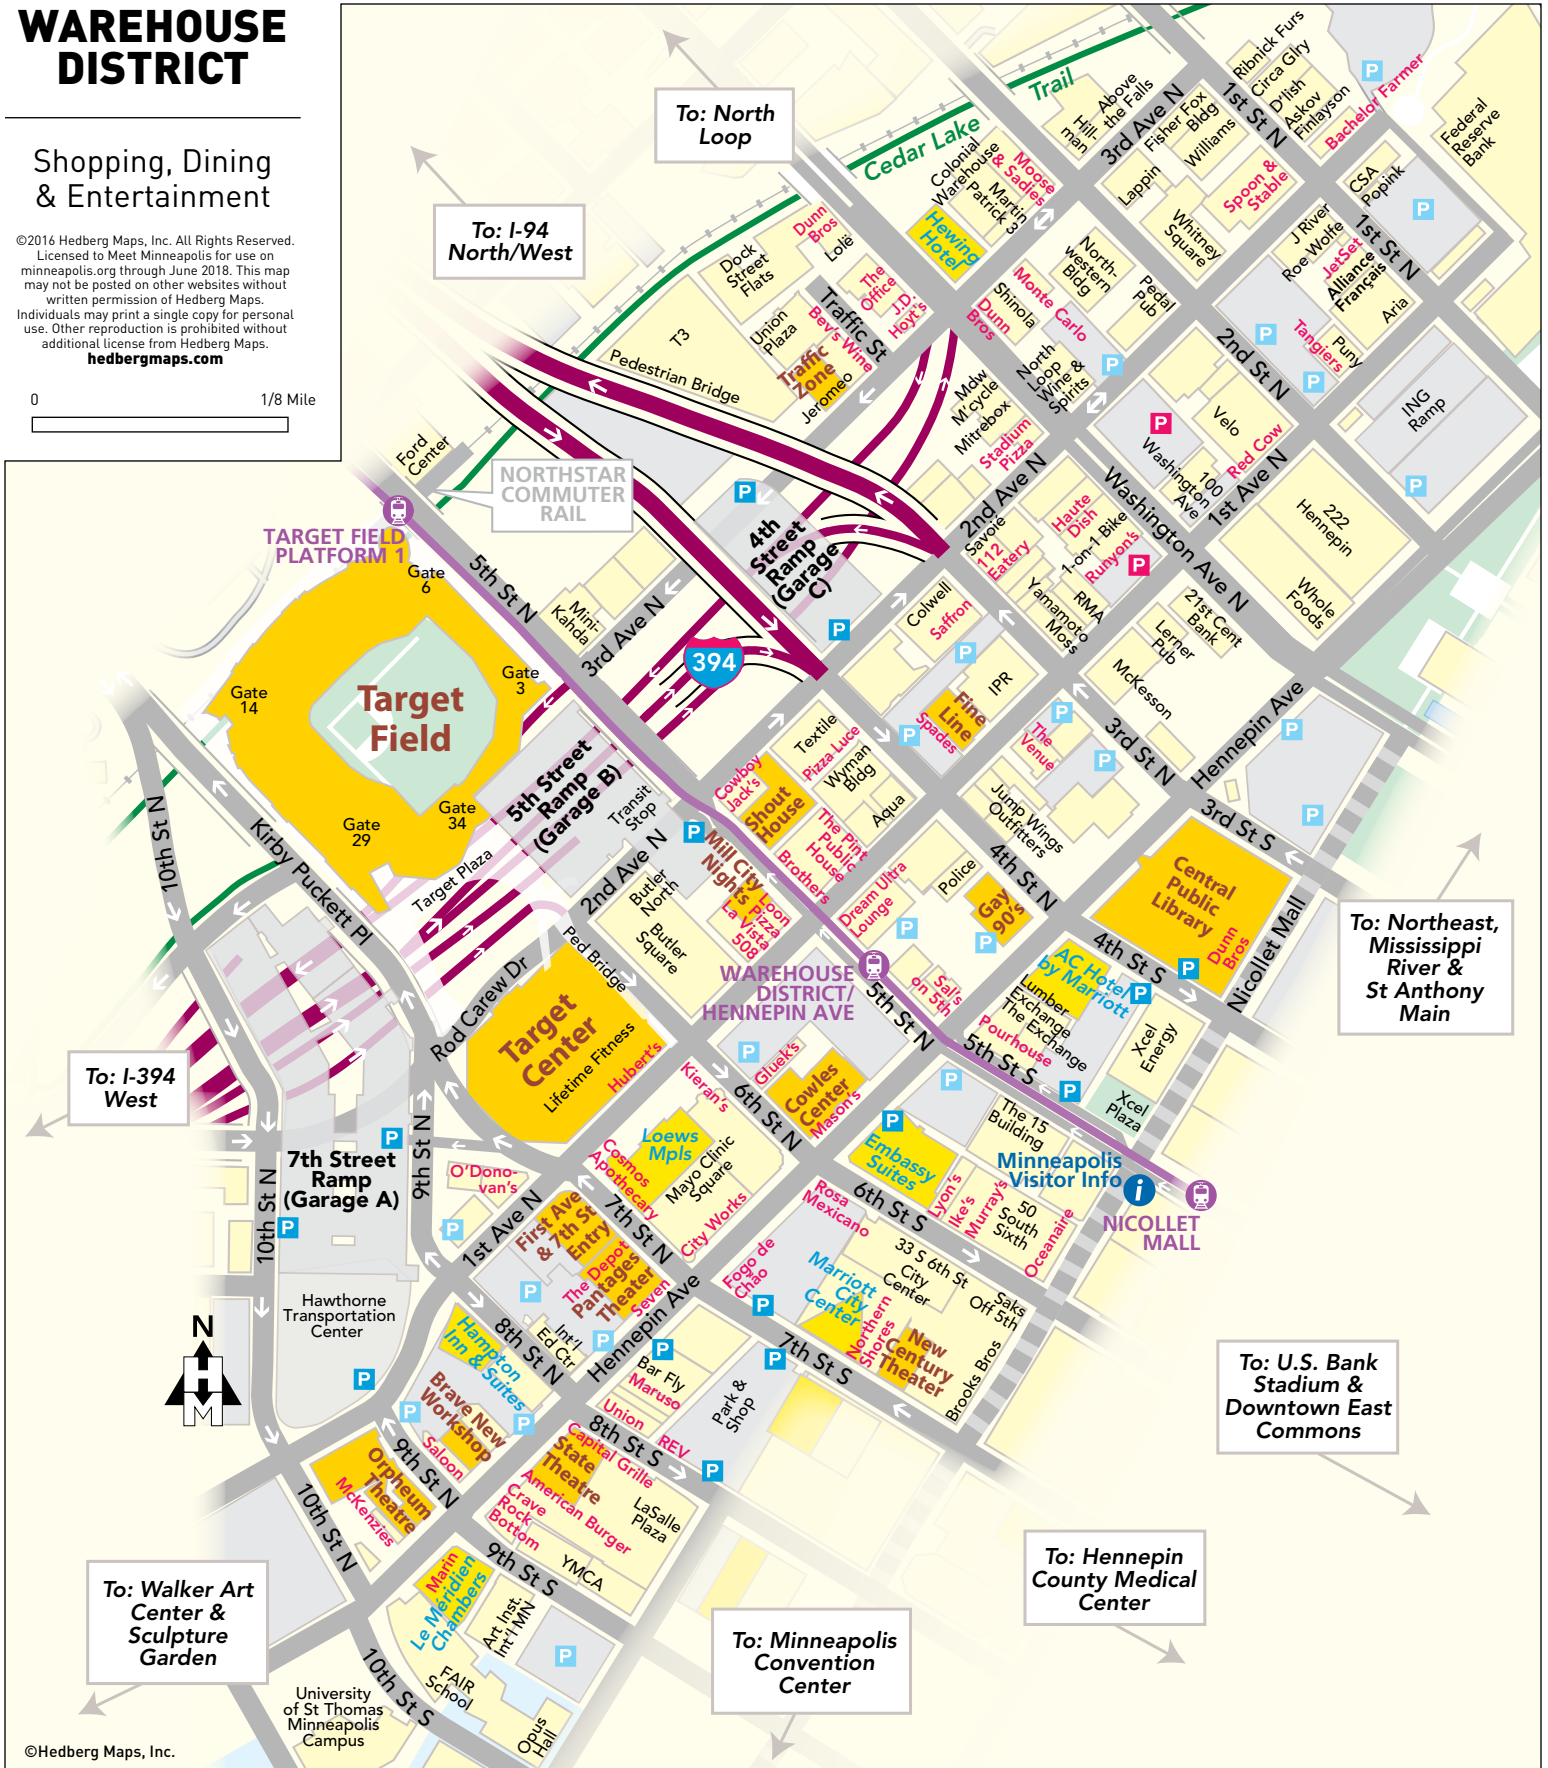

WAREHOUSE DISTRICT

Shopping, Dining & Entertainment

©Hedberg Maps, Inc.

KEY

- Food/Drink - Shopping/Business
- Hotels
- Attractions
- Parks & Plazas
- PARKING P Lots P Ramps
- METRO LIGHT RAIL
- Minneapolis Visitor Info