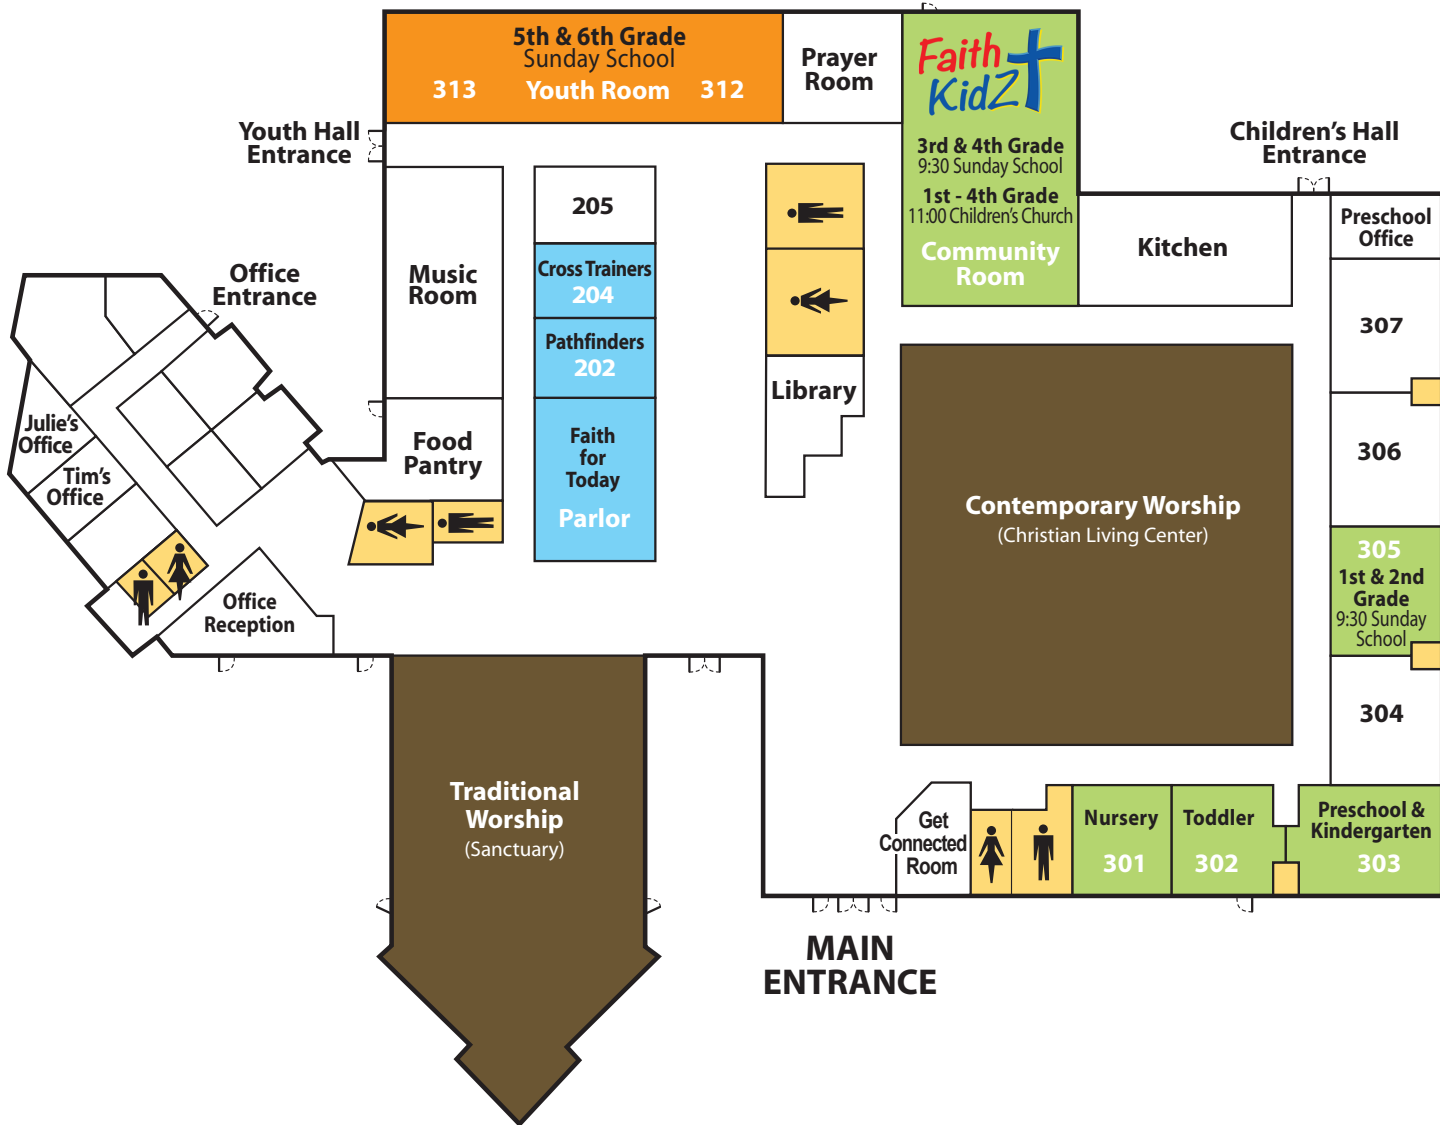

SUNDAY MORNING CLASSES

Fall 2018 - Spring 2019

■	Adult Sunday Classes	
	• Cross Trainers	8:15 am
	• Pathfinders	8:15 am
	• Faith for Today	9:30 am
■	Birth - Kindergarten	9:30 & 11:00 am
■	1st - 4th Grade Sunday School	9:30 am
■	1st - 4th Grade Children's Church	11:00 am
■	5th & 6th Grade Sunday School	9:30 & 11:00 am