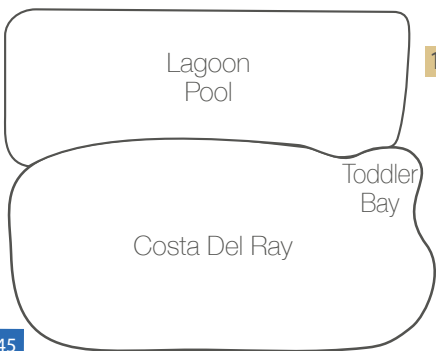

Patriot

Blueper Looper

34 33 32 31 30 29 28 27 26 25 24 23 22 21 20

Key

- RIVER
- TORTUGA
- RIPTIDE
- TODDLER BAY
- LAGOON
- WAVE
- LOCO

*INDICATES PREMIUM CABANA

- GROUP SEATING
- FAMILY STYLE RESERVE SEATING

Loco Mono 49 48 47 46

Ray's Riptide

55 54 53 52 51

Beer Garden

60* 59* 58* 57* 56*

78 77 76 75 74 73 72 71 70

Wave Beach 2

Wave Pool 2

Summit Plummet

Texas Twist

Dueling Splash Blasters

COSTA DEL RAY ZONE

ISLAND ZONE

CIRCLE CABANA

RESTROOM 3

Beachside Pizzeria

Pirates of Kiddie Cove

Minnow Pond

Hurricane Hill

Criss ~N~ Cross

Tropical Storm

Wave Pool 1

Wave Beach 1

RAY'S PARTY PLACE