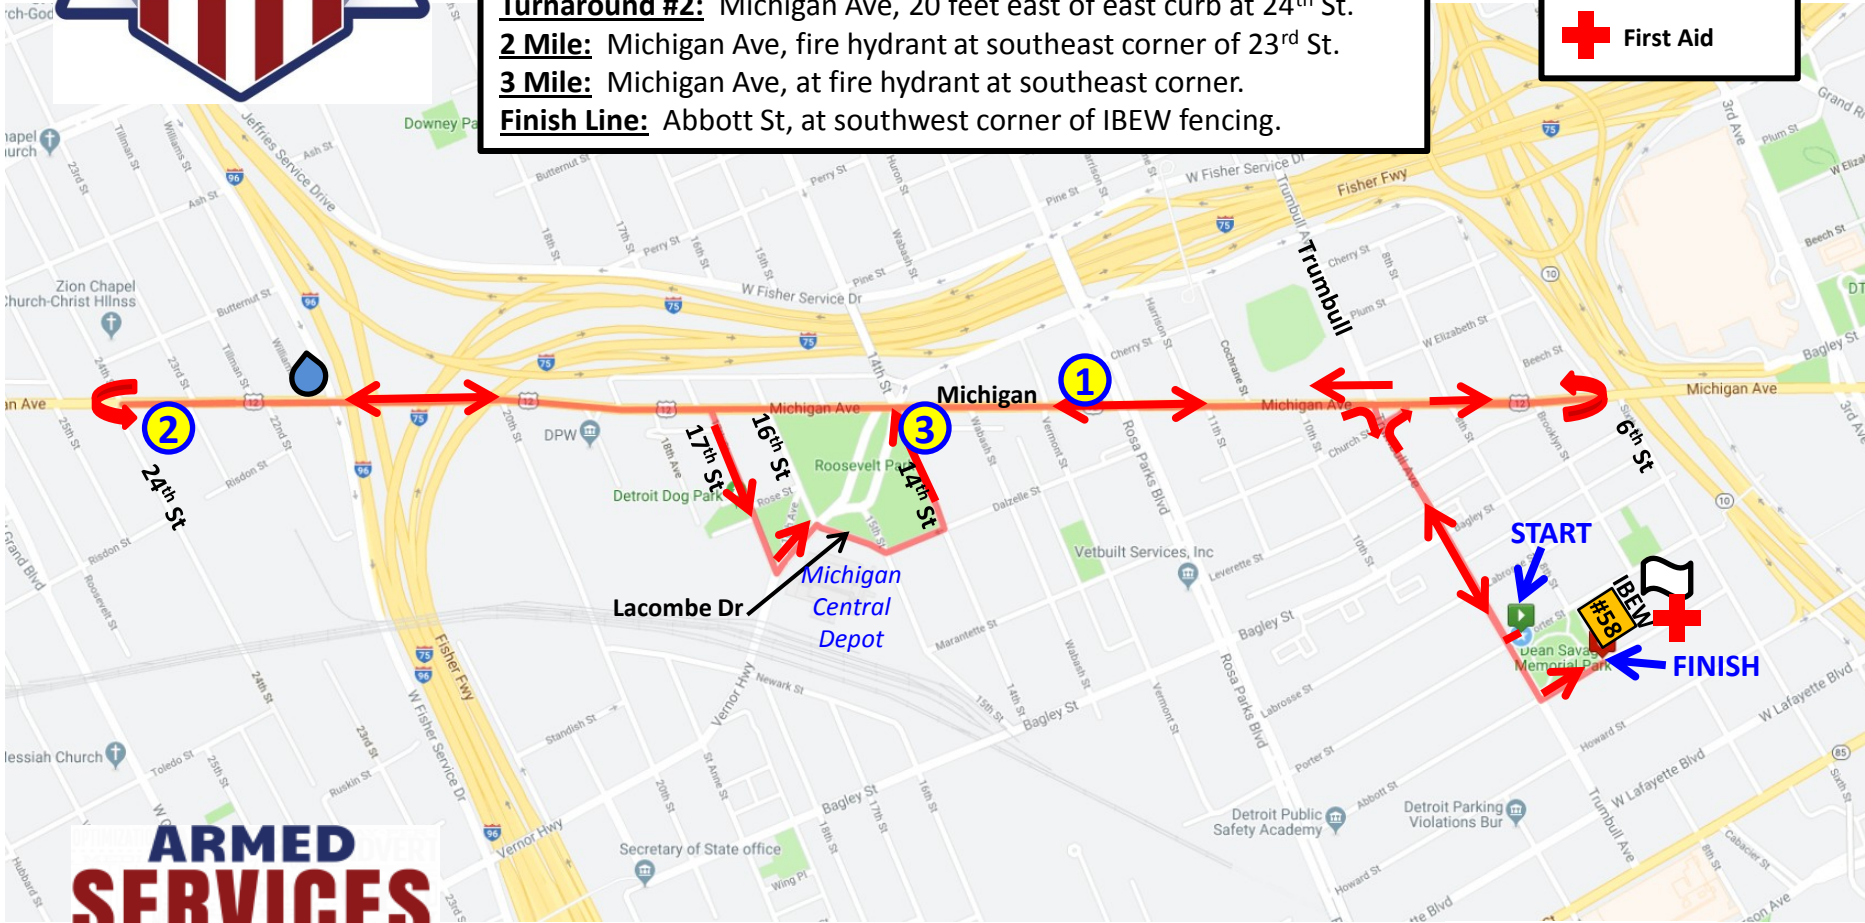

# 2019 4 STAR 4 MILE COURSE

**Start Line:** Porter St, at Bike Route sign on north curb.  
**Turnaround #1:** Michigan Ave,  
**1 Mile:** Michigan Ave, at Vermont St.  
**Turnaround #2:** Michigan Ave, 20 feet east of east curb at 24<sup>th</sup> St.  
**2 Mile:** Michigan Ave, fire hydrant at southeast corner of 23<sup>rd</sup> St.  
**3 Mile:** Michigan Ave, at fire hydrant at southeast corner.  
**Finish Line:** Abbott St, at southwest corner of IBEW fencing.

- Mile Marker
- Water Station
- Porta-John
- First Aid

#RunToHonor