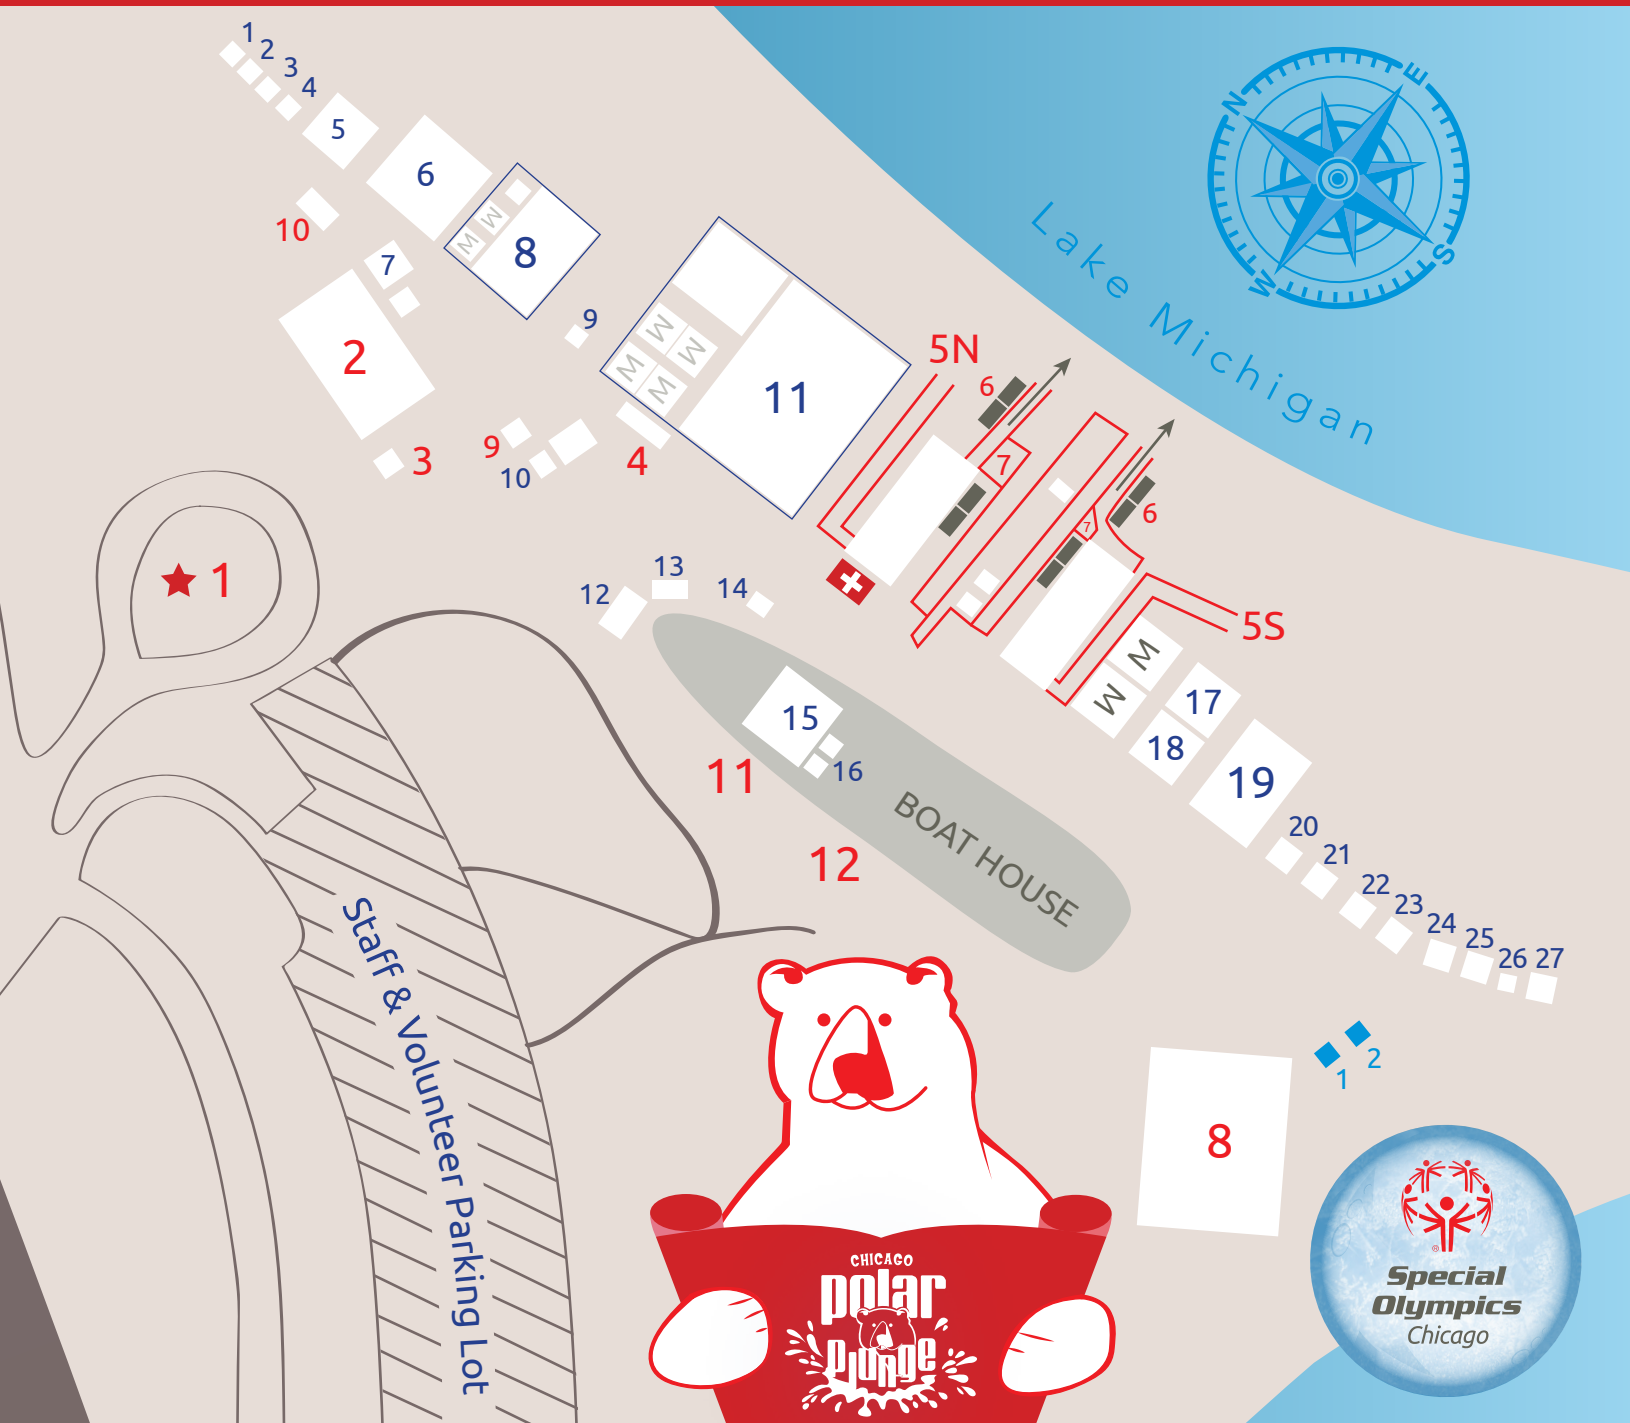

WELCOME TO CHICAGO POLAR PLUNGE

MARCH 4TH, 2018 | 10AM START | NORTH AVENUE BEACH

- 1 - Bus Drop-Off
- 2 - Registration
- 3 - Info/Media
- 4 - Souvenirs
- 5N - North Shoot
- 5S - South Shoot
- 6 - Bleachers
- 7 - Gear Drop
- 8 - Melt Down Party
- 9 - Costume Judging
- 10 - SOC Van

- 11 - VIP Entrance (Lower Level)
- 12 - Volunteer Entrance (Lower Level)
- 1 - High School Challenge
- 2 - Intersport
- 3 - PPM America
- 4 - Aecom
- 5 - Village Inn / Veteran Roasters
- 6 - Team Carden
- 7 - Subway
- 8 - Peoples Gas
- 9 - Spirit Fire

- 10 - Mariano's
- 11 - ComEd
- 12 - Thomas Coffee
- 13 - RAM/Hot Chocolate
- 14 - CFD
- 15 - NBC
- 16 - Telemundo
- 17 - Team Tang
- 18 - Dave's Divers
- 19 - Home Depot
- 20 - United

- 21 - CAC
- 22 - Team Kramer
- 23 - Chicagoland Chamber of Commerce
- 24 - Team Fahey
- 25 - Southside Plungers
- 26 - Citgo
- 27 - Crosstown Snowballs
- 1 - XRT
- 2 - The Score