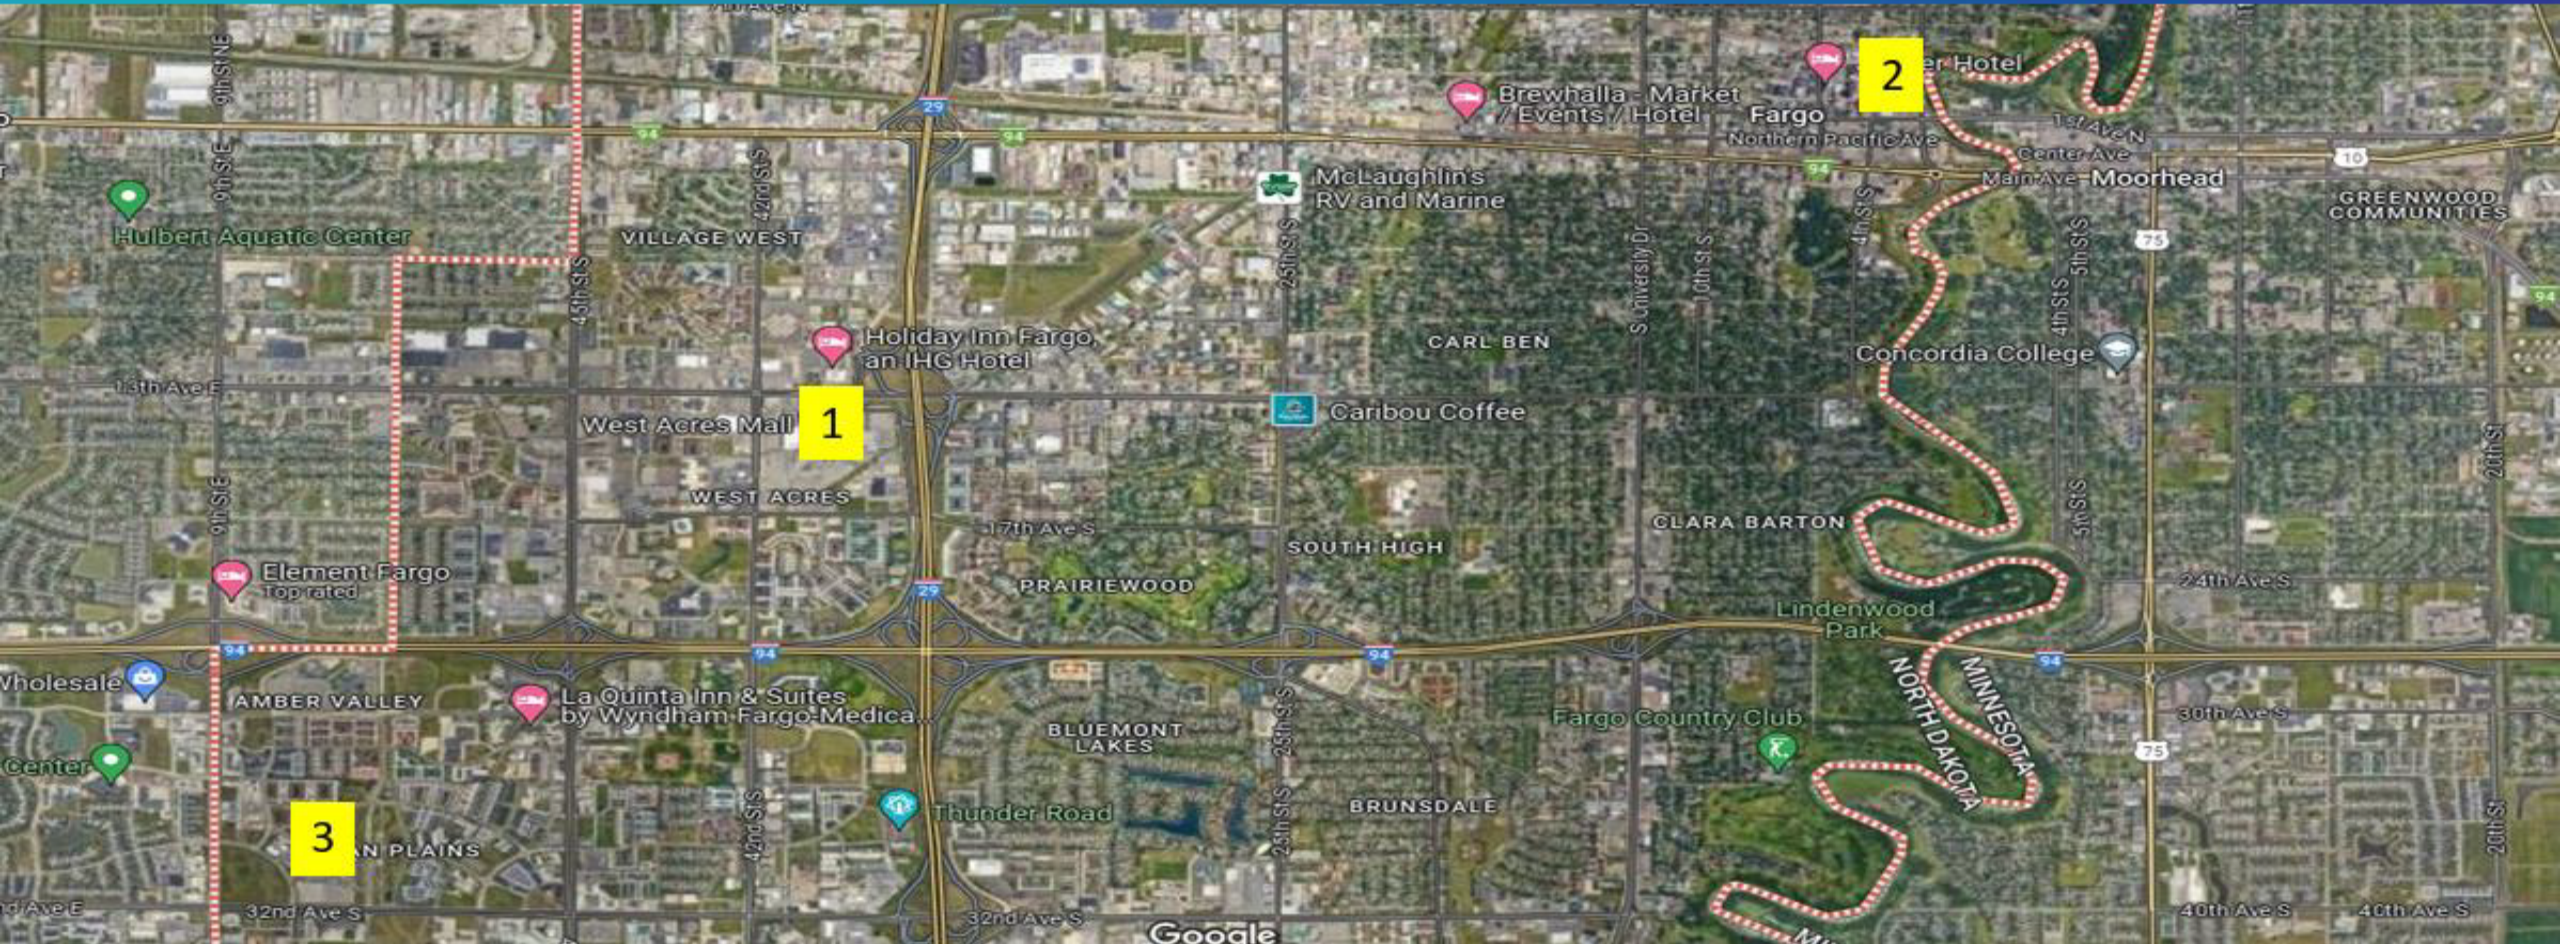

FARGO MARATHON SHUTTLE LOCATIONS

Fargo Shuttle Locations

Shuttles will run from 5:00am to approximately 2:30pm on May 30, 2026

1. West Acres Mall-overflow lot of SW JC Penney

2. Radisson Blu-205 5th St. N

3. SCHEELS Arena