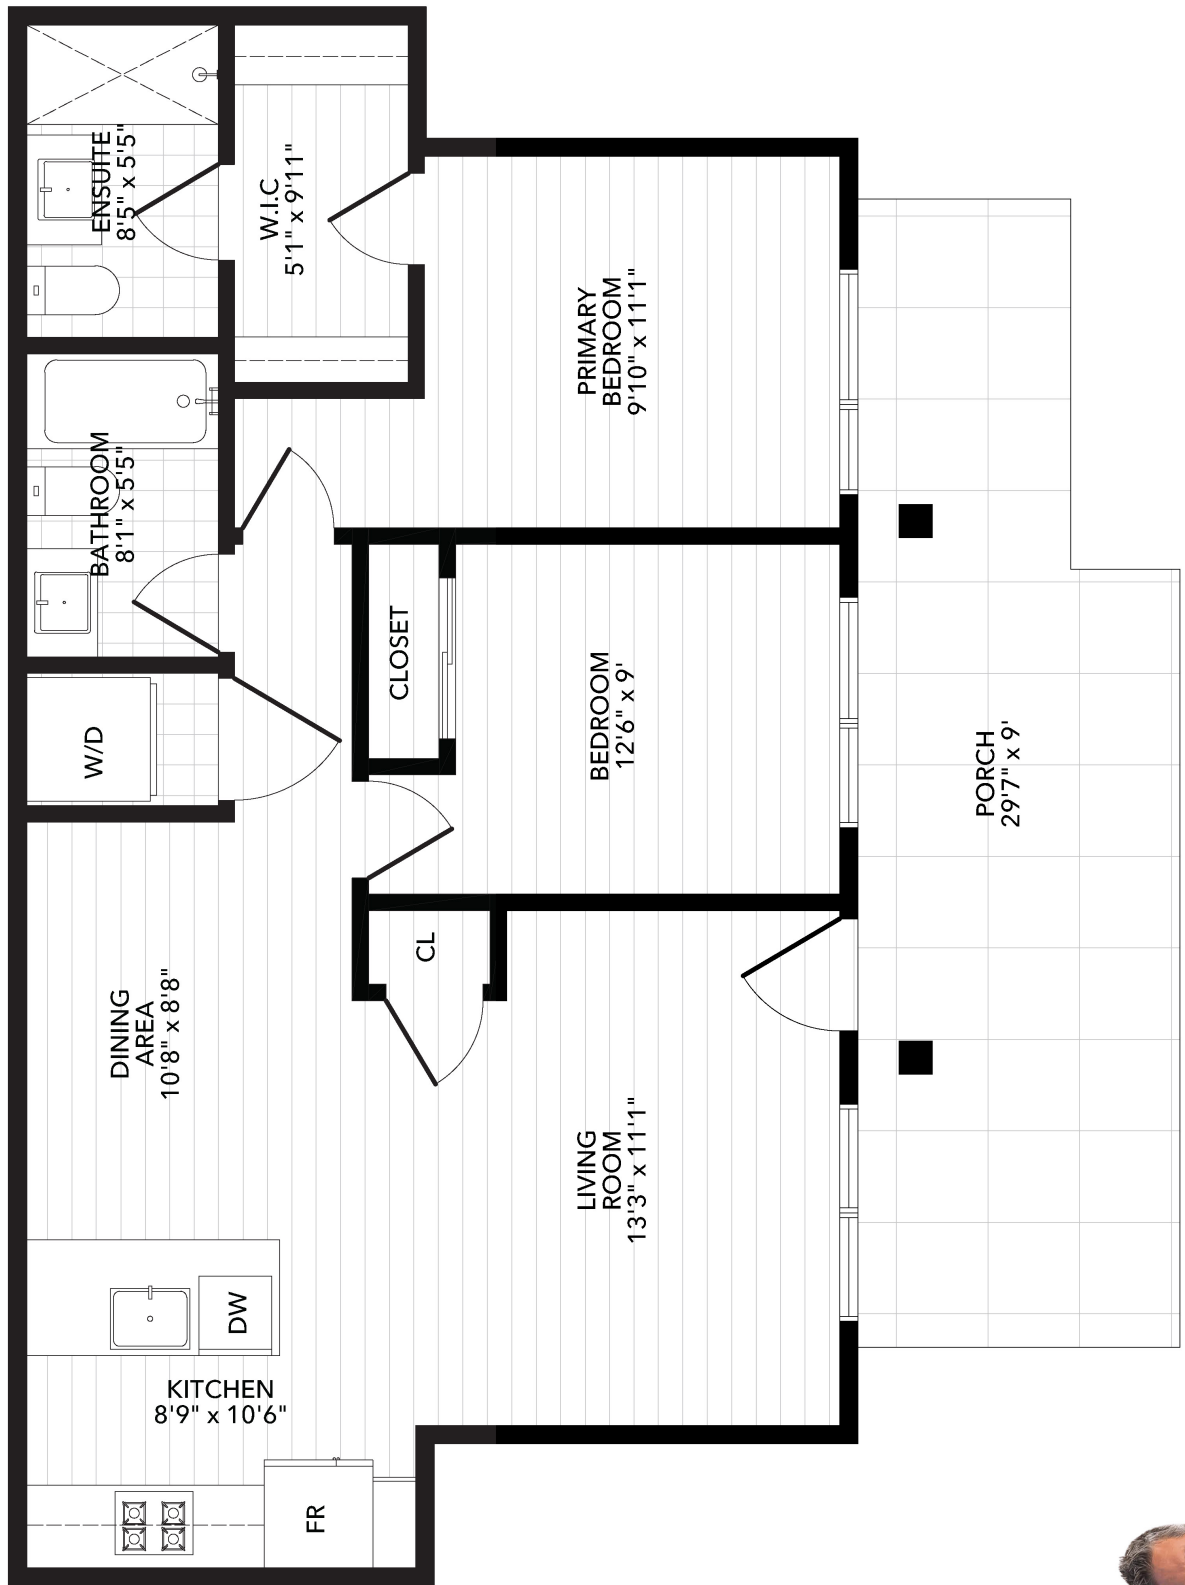

EVERY HOME DEMANDS  
 ITS OWN STRATEGY ...  
 THAT'S THE POINT ■

**GROSS INTERNAL AREA: 842 sq ft**  
**EXCLUDED PORCH: 236 sq ft**  
**CEILING HEIGHT: 9 ft**

The enclosed information while deemed to be correct, is not guaranteed. May include unfinished area. This is for marketing purposes only and is not intended for architectural/construction use.