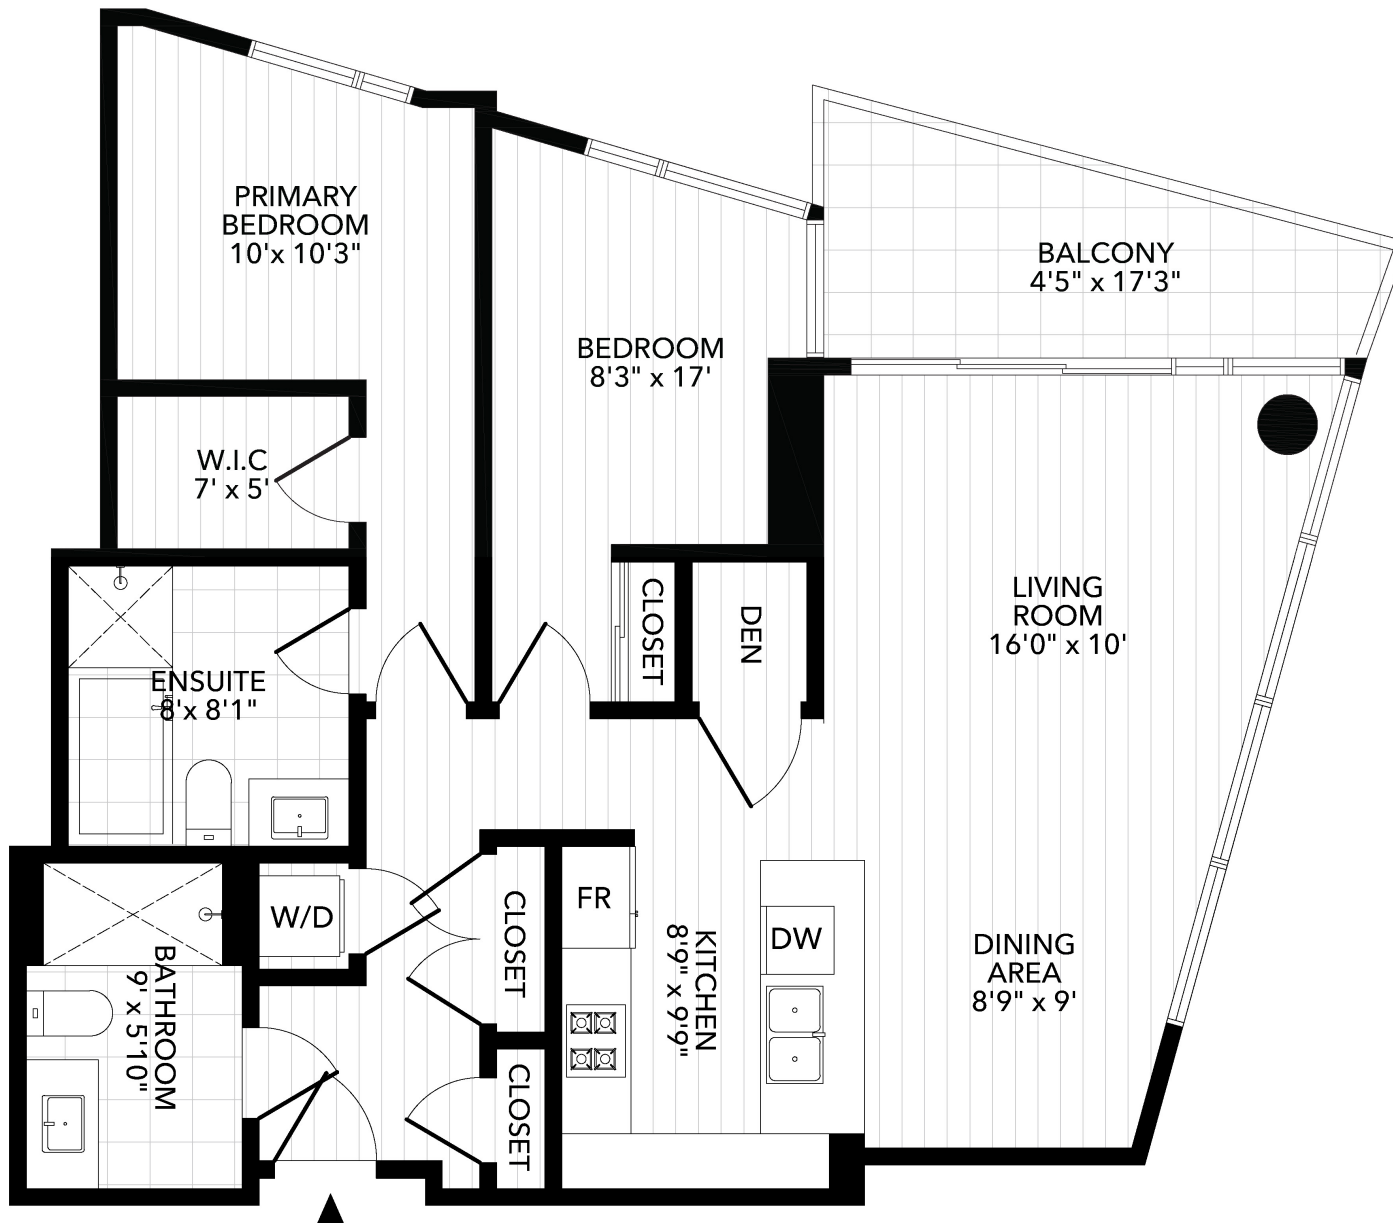

EVERY HOME DEMANDS
 ITS OWN STRATEGY ...
 THAT'S THE POINT

GROSS INTERNAL AREA: 1018 sq ft
 EXCLUDED BALCONY: 86 sq ft
 CEILING HEIGHT: 9 ft

The enclosed information while deemed to be correct, is not guaranteed. May include unfinished area.
 This is for marketing purposes only and is not intended for architectural/construction use.