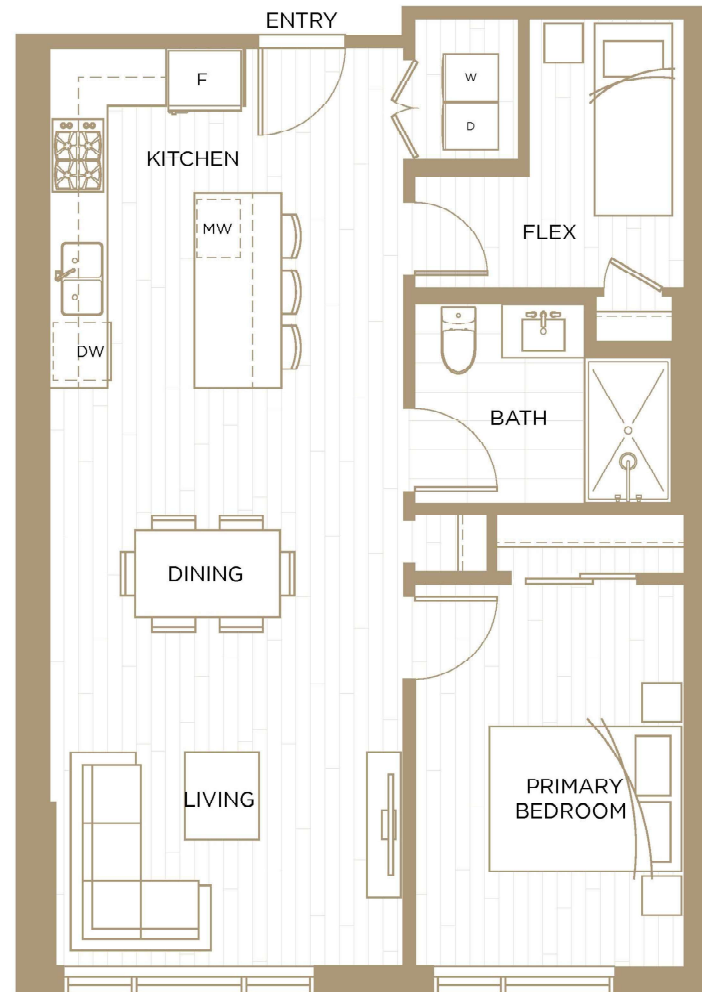

Plan G

205, 307, 407, 507, 607

1 BED + FLEX
1 BATH
786 SF. INTERIOR

THE PARTNERS REAL ESTATE

All renderings are representations only. The developer reserves the right to make changes to any information contained herein and make modifications to specifications, floor plans, features, sizes and measurements without further notice. This is not an offering for sale. Any such offering can only be made by way of a disclosure statement. E & O.E.